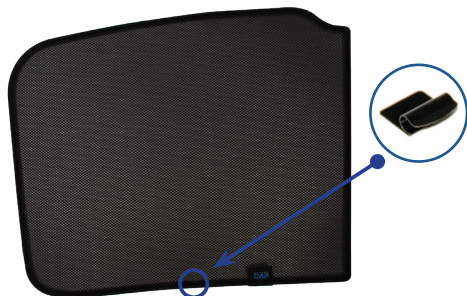

Installation

VW T-ROC 5DR
VW-TROC-5-A

Components Needed

Tailgate Shade Installation

STEP 1