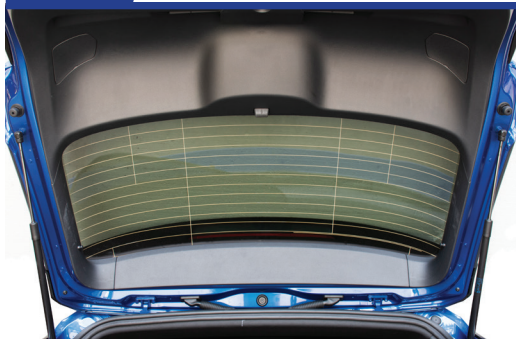

Installation

VW T-ROC 5DR
VW-TROC-5-A

Components Needed

Tailgate Shade Installation

STEP 1

STEP 2

STEP 3

STEP 4

STEP 5

STEP 6

Repeat this whole process for the other side.