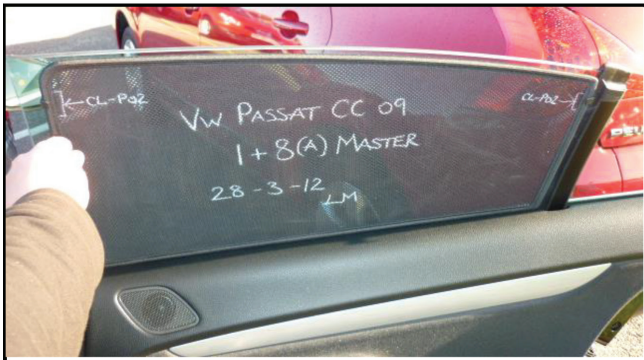

Installation Manual

VOLKSWAGEN PASSAT CC 4DR
VW-PASS-C-C

COMPONENTS INCLUDED

Installation

VOLKSWAGEN PASSAT CC 4DR

VW-PASS-C-C

SIDE SHADE INSTALLATION

Installation