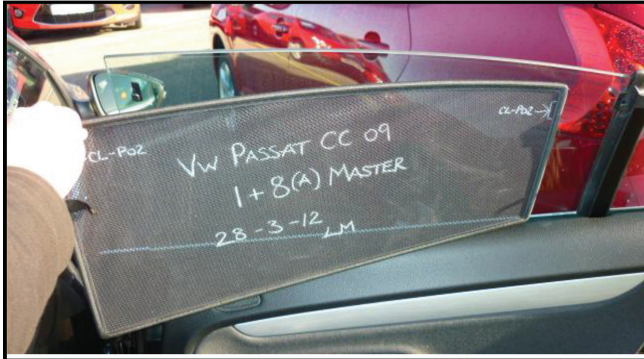

Installation Manual

VOLKSWAGEN PASSAT CC 4DR
VW-PASS-C-C

COMPONENTS INCLUDED

Installation

VOLKSWAGEN PASSAT CC 4DR

VW-PASS-C-C

SIDE SHADE INSTALLATION

Installation