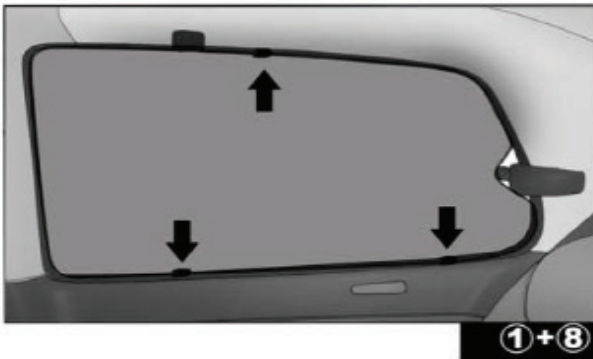

## SIDE SHADE INSTALLATION

CL-W01 x 1

CL-PO2