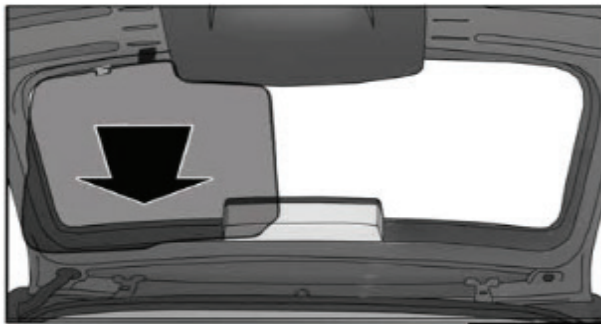

Installation

VOLKSWAGEN FOX 3DR

VW-FOX-3-A

REAR SHADE INSTALLATION

4+5

4+5

4+5