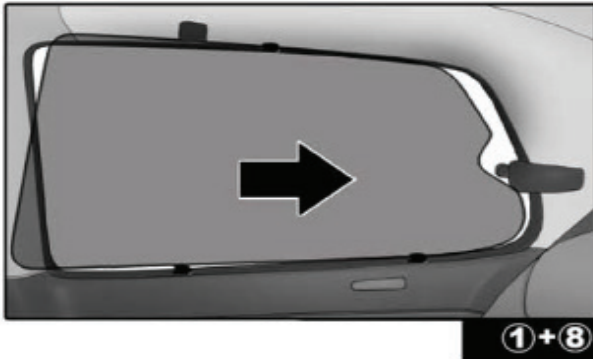

## SIDE SHADE INSTALLATION

CL-W01 x 1

CL-PO2