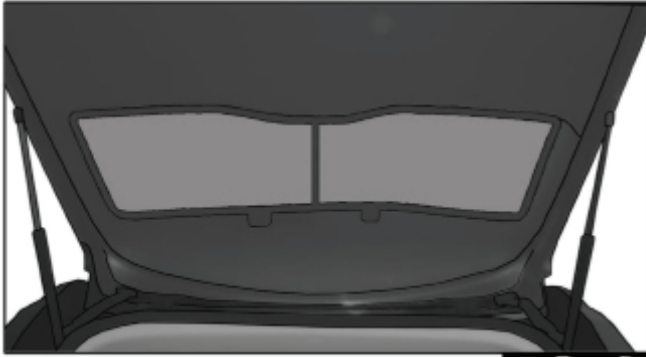

SIDE SHADE INSTALLATION

Installation

VOLKSWAGEN BORA 4DR
VW-BORA-4-A

REAR SHADE INSTALLATION

Installation

VOLKSWAGEN BORA 4DR
VW-BORA-4-A

REAR SHADE INSTALLATION

4 + 5