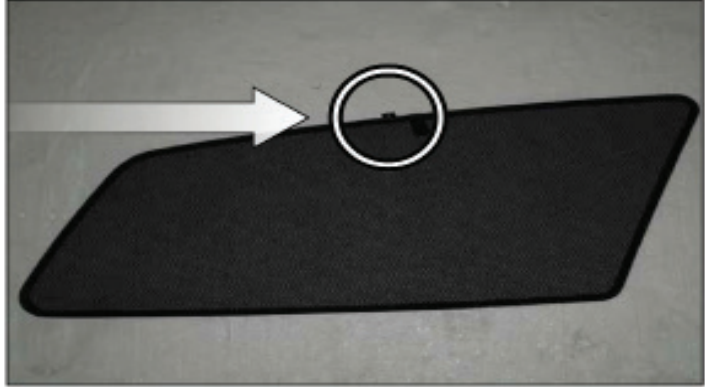

SIDE SHADE INSTALLATION

Installation

VOLVO V50 ESTATE
VOL-V50-E-A

SIDE SHADE INSTALLATION

Installation

VOLVO V50 ESTATE
VOL-V50-E-A

PORT/LOAD AREA SHADE INSTALLATION

x2