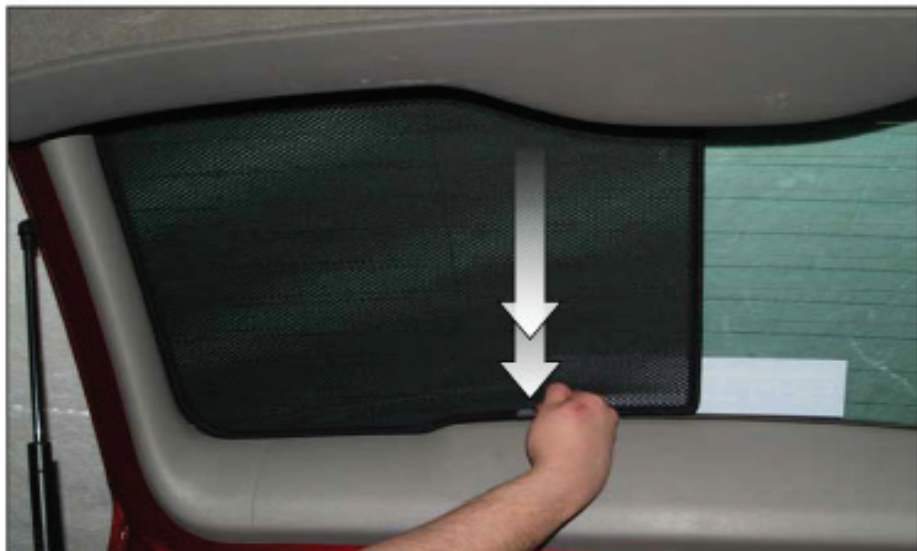

REAR SHADE INSTALLATION

X2

Installation

VOLVO V50 ESTATE
VOL-V50-E-A

REAR SHADE INSTALLATION

Installation

VOLVO V50 ESTATE
VOL-V50-E-A

REAR SHADE INSTALLATION