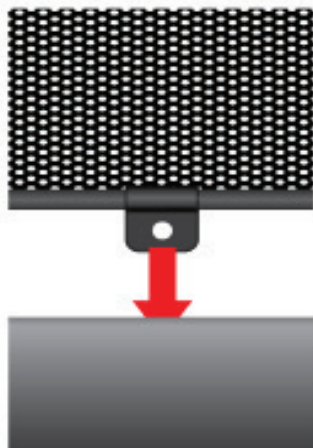

REAR SHADE INSTALLATION

X2

Installation

VOLVO V50 ESTATE
VOL-V50-E-A

REAR SHADE INSTALLATION

Installation

VOLVO V50 ESTATE
VOL-V50-E-A

REAR SHADE INSTALLATION