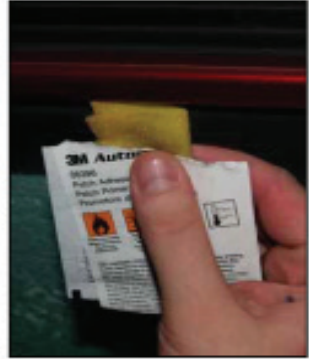

SIDE SHADE INSTALLATION