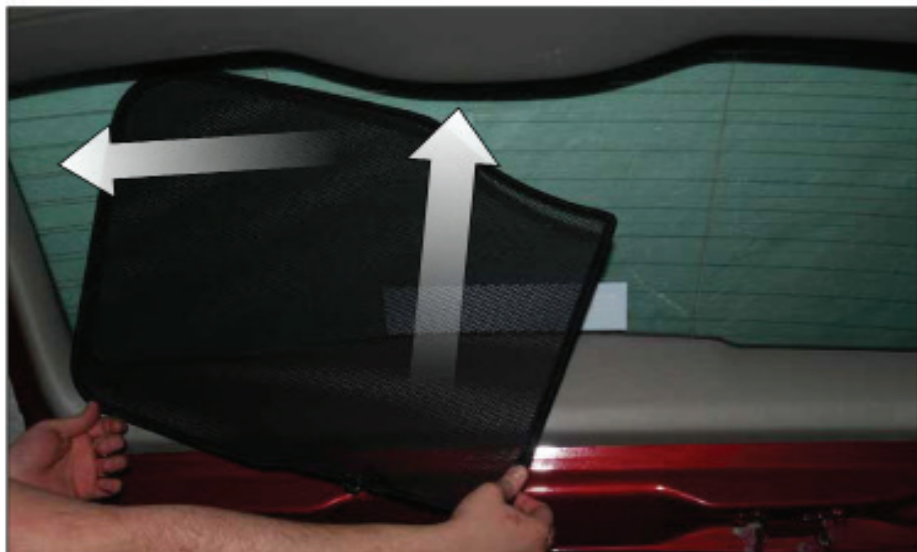

REAR SHADE INSTALLATION

X2

Installation

VOLVO V50 ESTATE
VOL-V50-E-A

REAR SHADE INSTALLATION

Installation

VOLVO V50 ESTATE
VOL-V50-E-A

REAR SHADE INSTALLATION