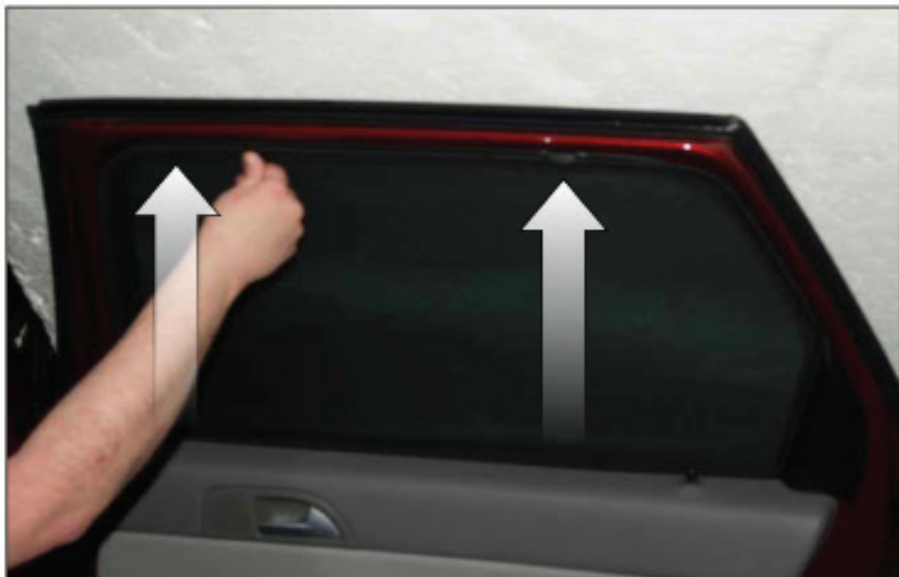

SIDE SHADE INSTALLATION

Installation

VOLVO V50 ESTATE
VOL-V50-E-A

SIDE SHADE INSTALLATION

Installation

VOLVO V50 ESTATE
VOL-V50-E-A

PORT/LOAD AREA SHADE INSTALLATION

x2