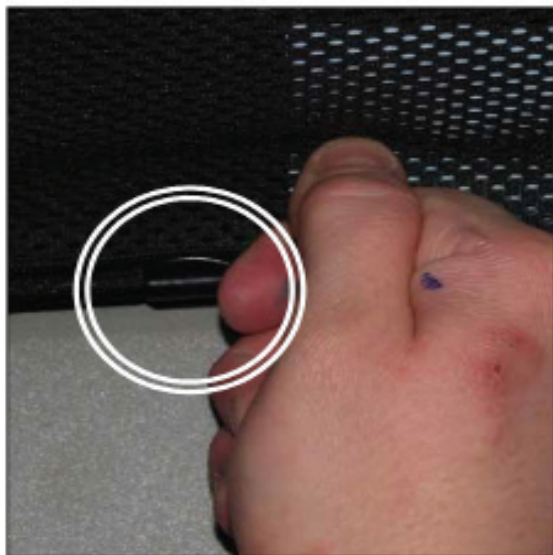

REAR SHADE INSTALLATION

X2

Installation

VOLVO V50 ESTATE
VOL-V50-E-A

REAR SHADE INSTALLATION

Installation

VOLVO V50 ESTATE
VOL-V50-E-A

REAR SHADE INSTALLATION