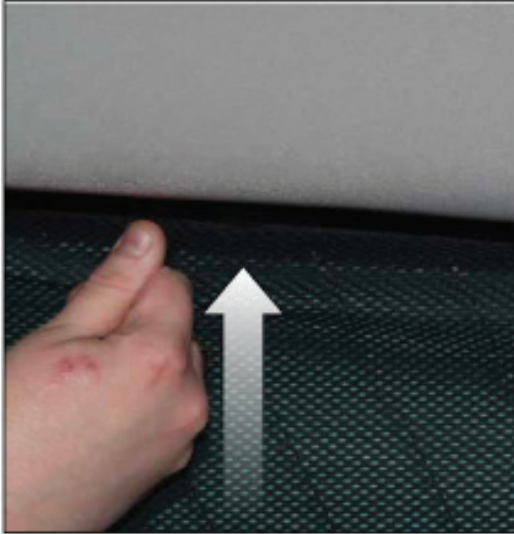

Installation

VOLVO V50 ESTATE
VOL-V50-E-A

PORT/LOAD AREA SHADE INSTALLATION

Installation

VOLVO V50 ESTATE
VOL-V50-E-A

PORT/LOAD AREA SHADE INSTALLATION

Installation

VOLVO V50 ESTATE
VOL-V50-E-A