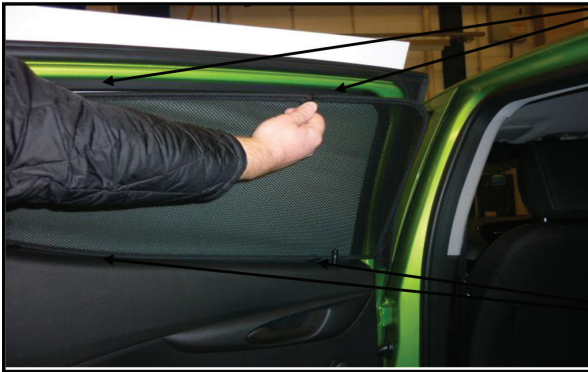

Installation Manual

VAUXHALL VIVA 5DR
VAU-VIVA-5-A

COMPONENTS INCLUDED

Installation

VAUXHALL VIVA 5DR

VAU-VIVA-5-A

SIDE SHADE INSTALLATION

Installation

VAUXHALL VIVA 5DR

VAU-VIVA-5-A

REAR SHADE INSTALLATION

Repeat the above on the opposite side of the rears to complete

Installation

VAUXHALL VIVA 5DR

VAU-VIVA-5-A

REAR SHADE INSTALLATION