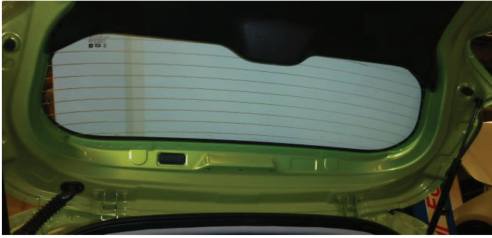

Installation Manual

VAUXHALL VIVA 5DR
VAU-VIVA-5-A

COMPONENTS INCLUDED

Installation

VAUXHALL VIVA 5DR

VAU-VIVA-5-A

SIDE SHADE INSTALLATION

Installation

VAUXHALL VIVA 5DR

VAU-VIVA-5-A

REAR SHADE INSTALLATION

Repeat the above on the opposite side of the rears to complete

Installation

VAUXHALL VIVA 5DR

VAU-VIVA-5-A

REAR SHADE INSTALLATION