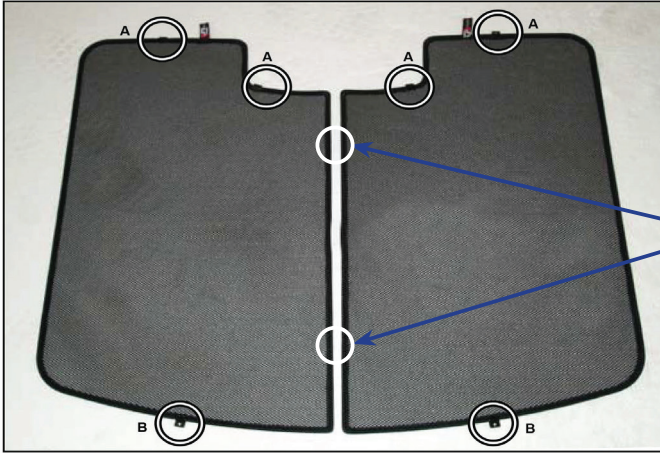

SIDE SHADE INSTALLATION

Installation

VAUXHALL VECTRA 5DR
VAU-VECT-5-A

PORT/LOAD AREA SHADE INSTALLATION

Installation

VAUXHALL VECTRA 5DR
VAU-VECT-5-A

REAR SHADE INSTALLATION

X4 (A)