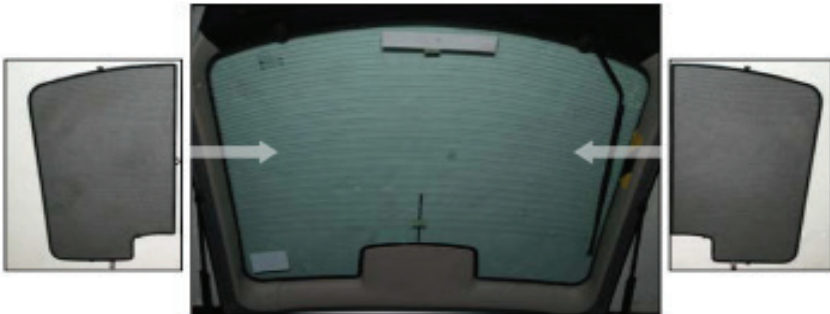

Installation

VAUXHALL VECTRA 5DR
VAU-VECT-5-A

REAR SHADE INSTALLATION

X4 (A)

X2 (B)