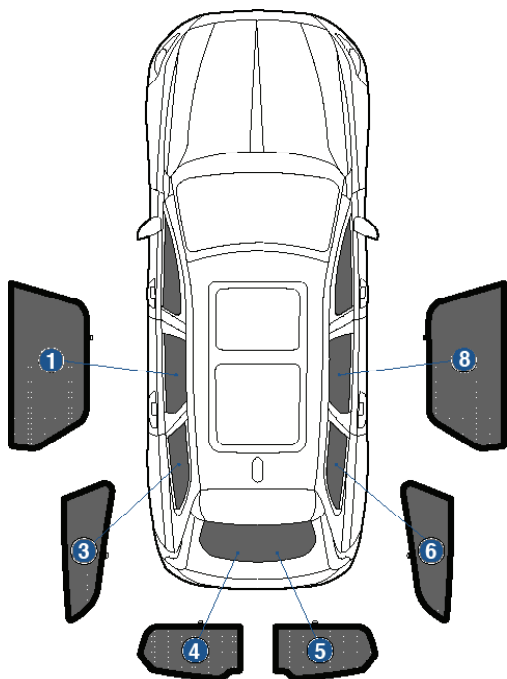

# Installation Manual

GM GRANDLAND 5DR  
VAU-GRAN-5-A

COMPONENTS INCLUDED

SHADES

FIXING CLIPS

CL-M02 x 4

CL-M05 x 4

CL-M14 x 1