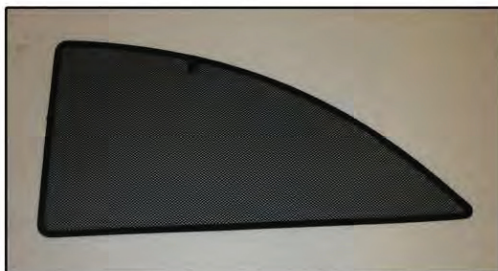

Installation Manual

VAUXHALL CORSA 3DR

VAU-CORS-3-A

COMPONENTS INCLUDED

SIDE WINDOWS X2

TAILGATE WINDOW X2

CL-M02 x 4

CAR
SHADES

Installation

VAUXHALL CORSA 3DR

VAU-CORS-3-A

SIDE SHADE INSTALLATION

Installation

VAUXHALL CORSA 3DR

VAU-CORS-3-A

SIDE SHADE INSTALLATION