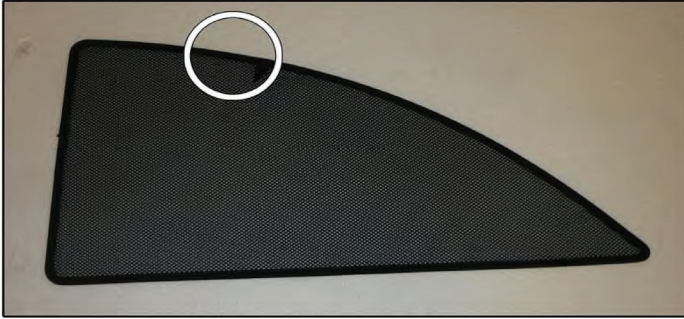

Installation Manual

VAUXHALL CORSA 3DR

VAU-CORS-3-A

COMPONENTS INCLUDED

SIDE WINDOWS X2

TAILGATE WINDOW X2

CL-M02 x 4

CAR
SHADES

Installation

VAUXHALL CORSA 3DR

VAU-CORS-3-A

SIDE SHADE INSTALLATION

Installation

VAUXHALL CORSA 3DR

VAU-CORS-3-A

SIDE SHADE INSTALLATION