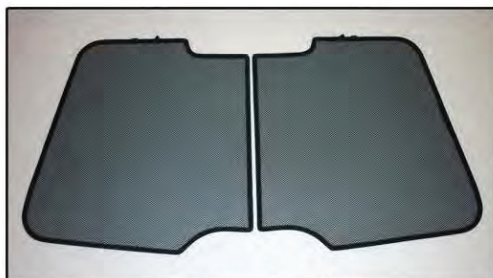

Installation Manual

VAUXHALL CORSA 3DR

VAU-CORS-3-A

COMPONENTS INCLUDED

SIDE WINDOWS X2

TAILGATE WINDOW X2

CL-M02 x 4

CAR
SHADES

Installation

VAUXHALL CORSA 3DR

VAU-CORS-3-A

SIDE SHADE INSTALLATION

Installation

VAUXHALL CORSA 3DR

VAU-CORS-3-A

SIDE SHADE INSTALLATION