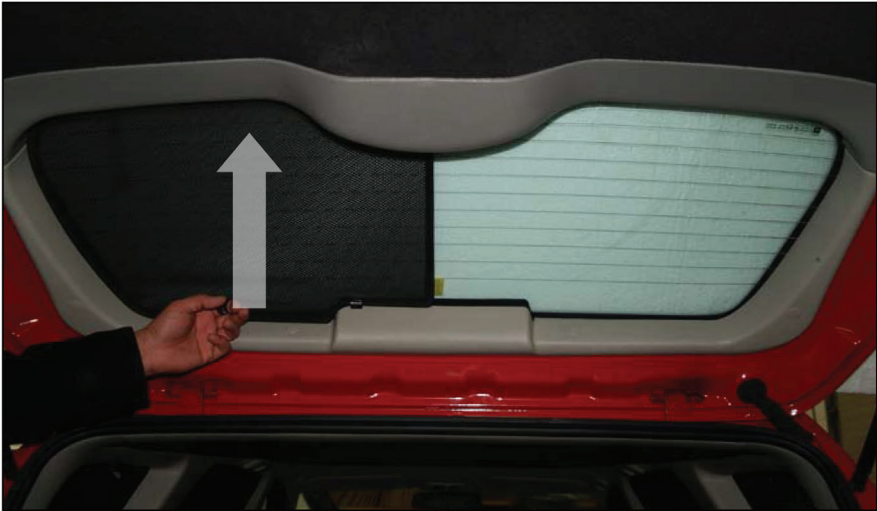

LOAD AREA SHADE INSTALLATION

X2

LOAD AREA SHADE INSTALLATION

X2

Installation

VAUXHALL ASTRA ESTATE
VAU-ASTR-E-A

REAR SHADE INSTALLATION

X2