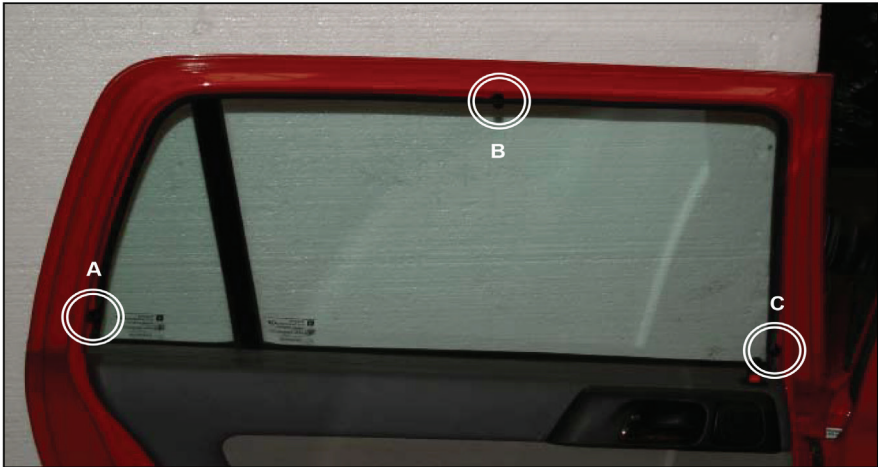

SIDE SHADE INSTALLATION

X3

SIDE SHADE INSTALLATION

SIDE SHADE INSTALLATION

X2

Installation

VAUXHALL ASTRA ESTATE

VAU-ASTR-E-A