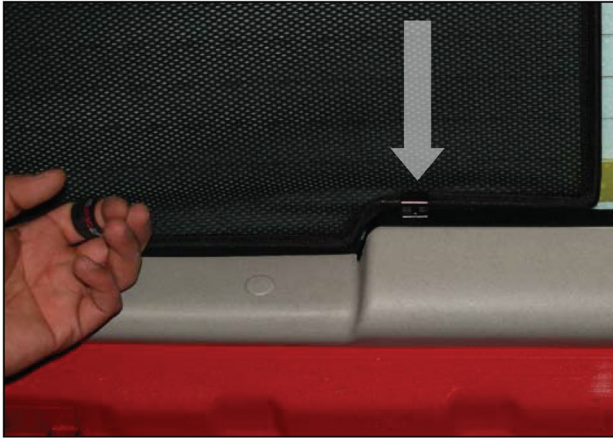

Installation

VAUXHALL ASTRA ESTATE
VAU-ASTR-E-A

REAR SHADE INSTALLATION

X2