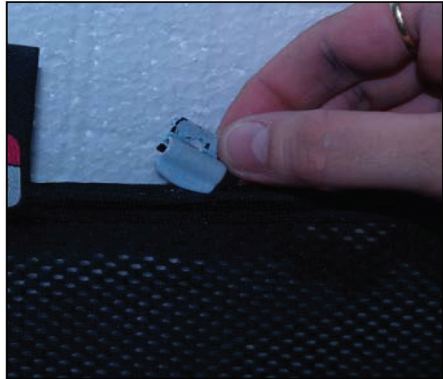

Installation

VAUXHALL ASTRA ESTATE

VAU-ASTR-E-A

LOAD AREA SHADE INSTALLATION