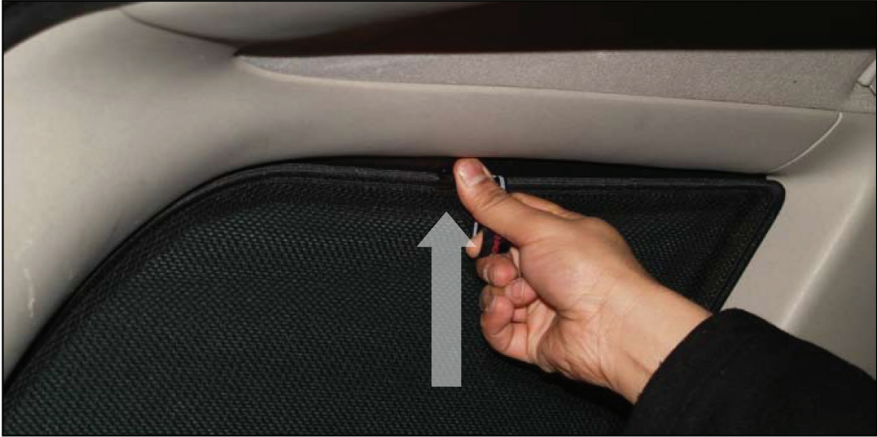

LOAD AREA SHADE INSTALLATION

X2