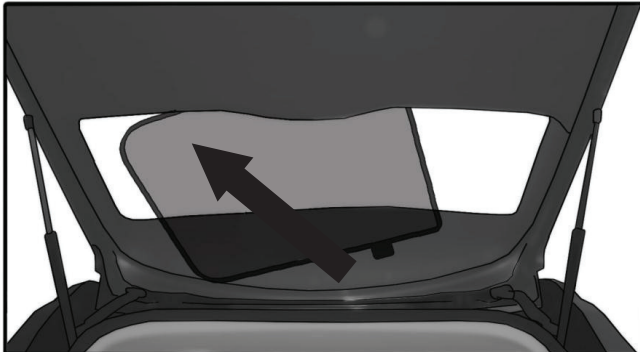

VAUXHALL ASTRA 3DR

VAU-ASTR-3-C

SIDE SHADE INSTALLATION

Installation

VAUXHALL ASTRA 3DR

VAU-ASTR-3-C

TAILGATE SHADE INSTALLATION

Installation