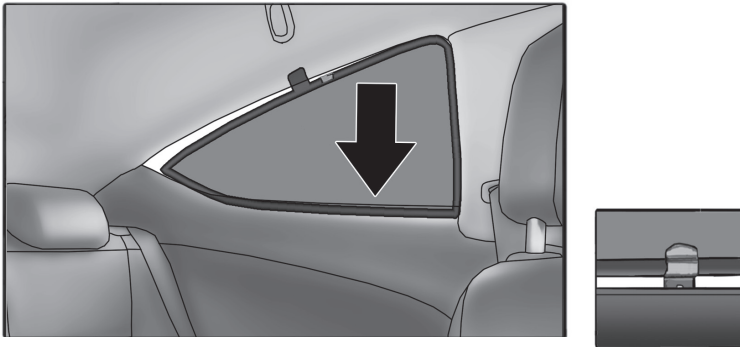

Installation

VAUXHALL ASTRA 3DR

VAU-ASTR-3-C

SIDE SHADE INSTALLATION