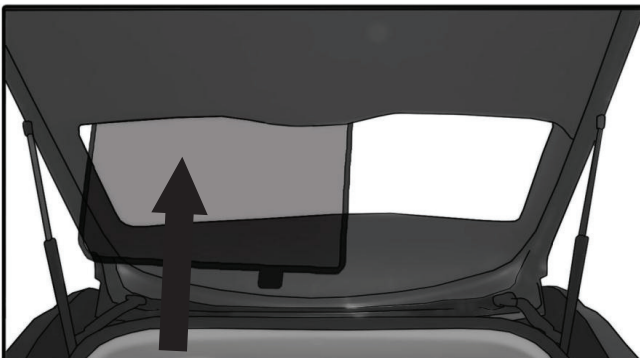

VAUXHALL ASTRA 3DR

VAU-ASTR-3-C

SIDE SHADE INSTALLATION

Installation

VAUXHALL ASTRA 3DR

VAU-ASTR-3-C

TAILGATE SHADE INSTALLATION

Installation