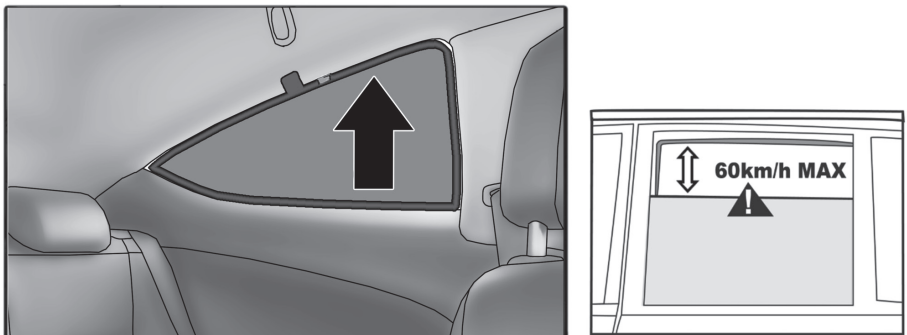

Installation

VAUXHALL ASTRA 3DR

VAU-ASTR-3-C

SIDE SHADE INSTALLATION