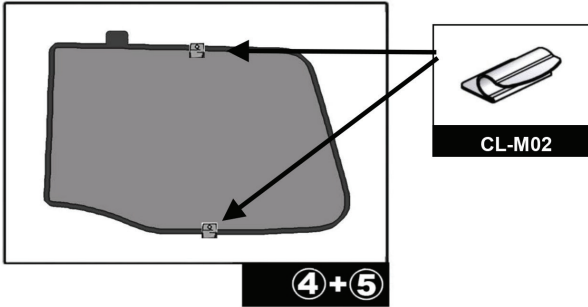

Installation

TOYOTA HILUX DOUBLE CAB (N70)

TOY-HILU-4-D

REAR SHADE INSTALLATION