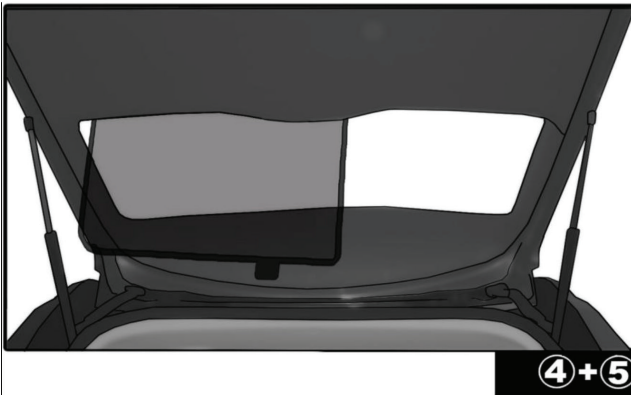

Installation

TOYOTA HILUX DOUBLE CAB (N70)

TOY-HILU-4-D

REAR SHADE INSTALLATION