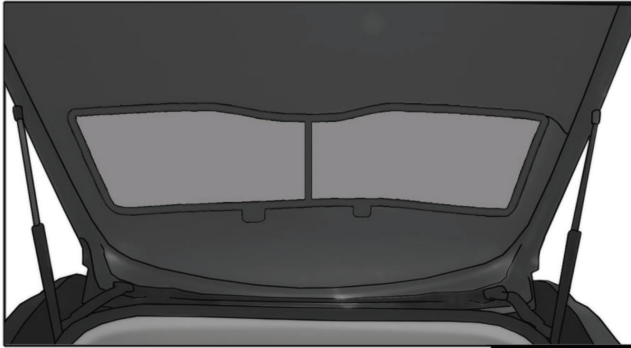

TOYOTA HILUX DOUBLE CAB (N70)

TOY-HILU-4-D

REAR SHADE INSTALLATION

Installation

TOYOTA HILUX DOUBLE CAB (N70)

TOY-HILU-4-D

REAR SHADE INSTALLATION

④+⑤