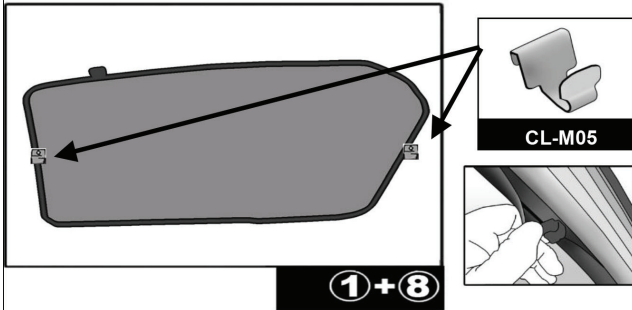

Installation Manual

TOYOTA HILUX DOUBLE CAB (N70)
TOY-HILU-4-D

COMPONENTS INCLUDED

Installation

TOYOTA HILUX DOUBLE CAB (N70)

TOY-HILU-4-D

SIDE SHADE INSTALLATION

Installation