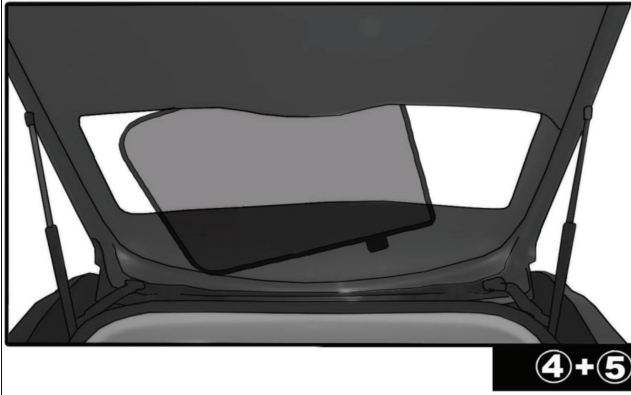

Installation

TOYOTA HILUX DOUBLE CAB (N70)

TOY-HILU-4-D

REAR SHADE INSTALLATION