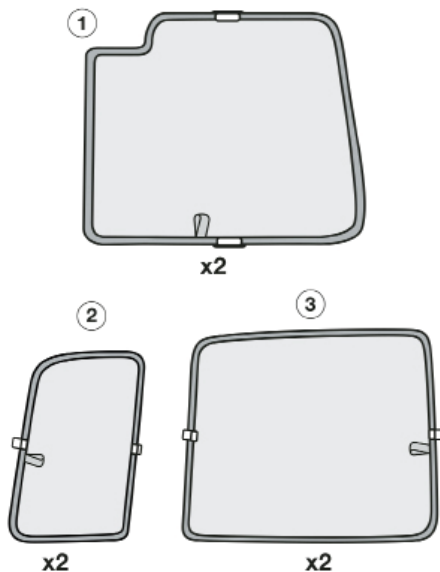

Installation Manual

SUZUKI WAGON R 5DR
SUZ-WGNR-5-A

COMPONENTS INCLUDED

CL-M02 x 2

CL-M01 x 2

CL-P02 x 4

CL-M03 x 4

CL-W01 x 1