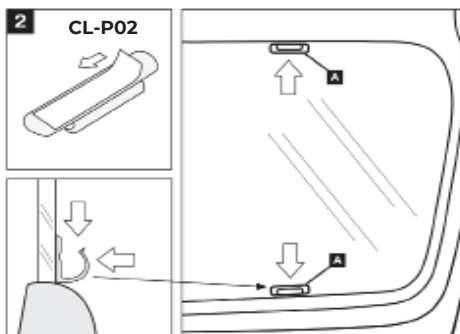

Installation Manual

SUZUKI WAGON R 5DR
SUZ-WGNR-5-A

COMPONENTS INCLUDED

CL-M02 x 2

CL-M01 x 2

CL-P02 x 4

CL-M03 x 4

CL-W01 x 1

Installation

SUZUKI WAGON R 5DR
SUZ-WGNR-5-A

WARNING:

Read these fitting instructions carefully before you start the installation. Rear passenger windows must not be lowered more than 1/3 whilst the blinds are fitted and the vehicle is in motion. On installation care must be taken not to scratch any paintwork with clips.