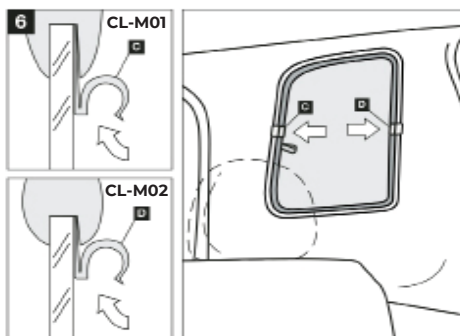

Installation Manual

SUZUKI WAGON R 5DR
SUZ-WGNR-5-A

COMPONENTS INCLUDED

CL-M02 x 2

CL-M01 x 2

CL-P02 x 4

CL-M03 x 4

CL-W01 x 1

Installation

SUZUKI WAGON R 5DR
SUZ-WGNR-5-A

WARNING:

Read these fitting instructions carefully before you start the installation. Rear passenger windows must not be lowered more than 1/3 whilst the blinds are fitted and the vehicle is in motion. On installation care must be taken not to scratch any paintwork with clips.