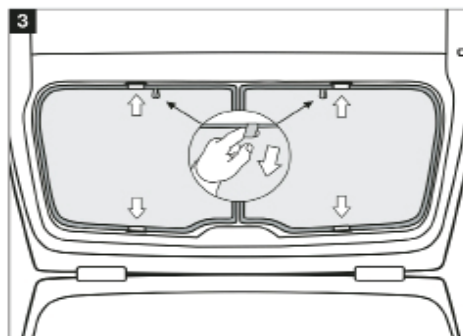

Installation Manual

SUZUKI WAGON R 5DR
SUZ-WGNR-5-A

COMPONENTS INCLUDED

CL-M02 x 2

CL-M01 x 2

CL-P02 x 4

CL-M03 x 4

CL-W01 x 1

Installation

SUZUKI WAGON R 5DR
SUZ-WGNR-5-A

WARNING:

Read these fitting instructions carefully before you start the installation. Rear passenger windows must not be lowered more than 1/3 whilst the blinds are fitted and the vehicle is in motion. On installation care must be taken not to scratch any paintwork with clips.