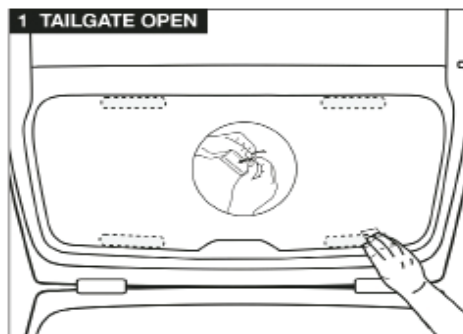

Installation Manual

SUZUKI WAGON R 5DR
SUZ-WGNR-5-A

COMPONENTS INCLUDED

CL-M02 x 2

CL-M01 x 2

CL-P02 x 4

CL-M03 x 4

CL-W01 x 1

Installation

SUZUKI WAGON R 5DR
SUZ-WGNR-5-A

WARNING:

Read these fitting instructions carefully before you start the installation. Rear passenger windows must not be lowered more than 1/3 whilst the blinds are fitted and the vehicle is in motion. On installation care must be taken not to scratch any paintwork with clips.