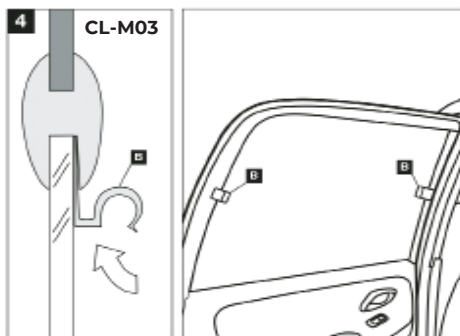

Installation Manual

SUZUKI WAGON R 5DR
SUZ-WGNR-5-A

COMPONENTS INCLUDED

CL-M02 x 2

CL-M01 x 2

CL-P02 x 4

CL-M03 x 4

CL-W01 x 1

Installation

SUZUKI WAGON R 5DR
SUZ-WGNR-5-A

WARNING:

Read these fitting instructions carefully before you start the installation. Rear passenger windows must not be lowered more than 1/3 whilst the blinds are fitted and the vehicle is in motion. On installation care must be taken not to scratch any paintwork with clips.