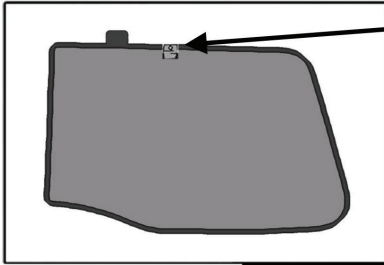

Installation Manual

SUBARU IMPREZA 5DR
SUB-IMPR-5-B

COMPONENTS INCLUDED

Installation

SUBARU IMPREZA 5DR

SUB-IMPR-5-B

SIDE SHADE INSTALLATION

Installation

SUBARU IMPREZA 5DR

SUB-IMPR-5-B

QUARTER LIGHT SHADE INSTALLATION

③+⑥

Installation

SUBARU IMPREZA 5DR

SUB-IMPR-5-B

REAR SHADE INSTALLATION