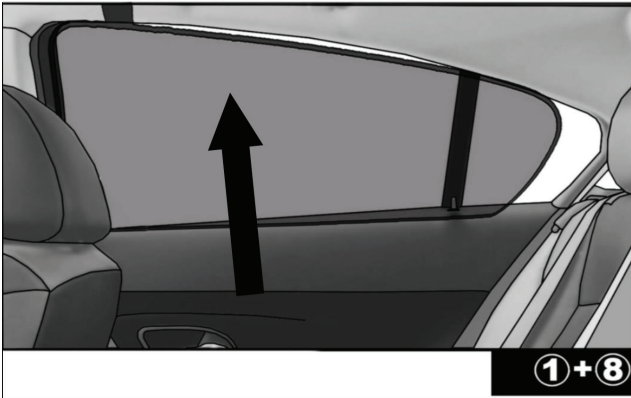

Installation Manual

SUBARU IMPREZA 5DR
SUB-IMPR-5-B

COMPONENTS INCLUDED

Installation

SUBARU IMPREZA 5DR

SUB-IMPR-5-B

SIDE SHADE INSTALLATION

Installation