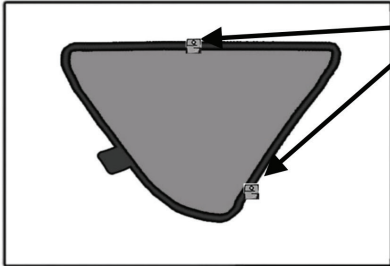

Installation Manual

SUBARU IMPREZA 5DR
SUB-IMPR-5-B

COMPONENTS INCLUDED

Installation

SUBARU IMPREZA 5DR

SUB-IMPR-5-B

SIDE SHADE INSTALLATION

Installation

SUBARU IMPREZA 5DR

SUB-IMPR-5-B

QUARTER LIGHT SHADE INSTALLATION

③+⑥

Installation

SUBARU IMPREZA 5DR

SUB-IMPR-5-B

REAR SHADE INSTALLATION