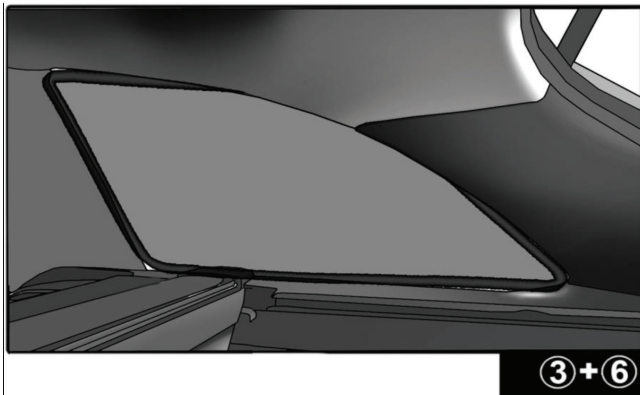

Installation Manual

SUBARU IMPREZA 5DR
SUB-IMPR-5-B

COMPONENTS INCLUDED

Installation

SUBARU IMPREZA 5DR

SUB-IMPR-5-B

SIDE SHADE INSTALLATION

Installation

SUBARU IMPREZA 5DR

SUB-IMPR-5-B

QUARTER LIGHT SHADE INSTALLATION

③+⑥

Installation

SUBARU IMPREZA 5DR

SUB-IMPR-5-B

REAR SHADE INSTALLATION