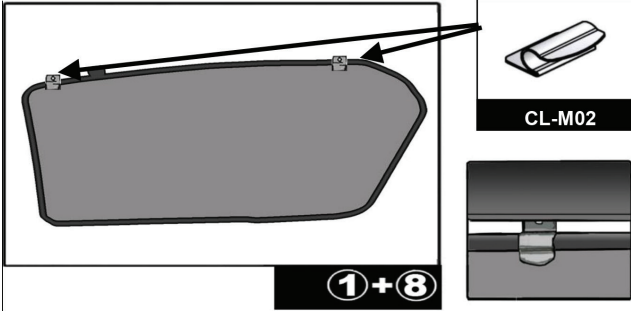

Installation Manual

SUBARU IMPREZA 5DR
SUB-IMPR-5-B

COMPONENTS INCLUDED

Installation

SUBARU IMPREZA 5DR

SUB-IMPR-5-B

SIDE SHADE INSTALLATION

Installation

SUBARU IMPREZA 5DR

SUB-IMPR-5-B

QUARTER LIGHT SHADE INSTALLATION

③+⑥

Installation

SUBARU IMPREZA 5DR

SUB-IMPR-5-B

REAR SHADE INSTALLATION