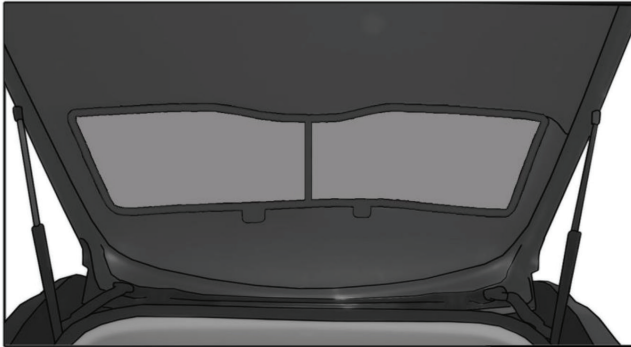

Installation Manual

SUBARU IMPREZA 5DR
SUB-IMPR-5-B

COMPONENTS INCLUDED

Installation

SUBARU IMPREZA 5DR

SUB-IMPR-5-B

SIDE SHADE INSTALLATION

Installation

SUBARU IMPREZA 5DR

SUB-IMPR-5-B

QUARTER LIGHT SHADE INSTALLATION

③+⑥

Installation

SUBARU IMPREZA 5DR

SUB-IMPR-5-B

REAR SHADE INSTALLATION

CL-M02

4+5

4+5

4+5

Installation

SUBARU IMPREZA 5DR

SUB-IMPR-5-B

REAR SHADE INSTALLATION