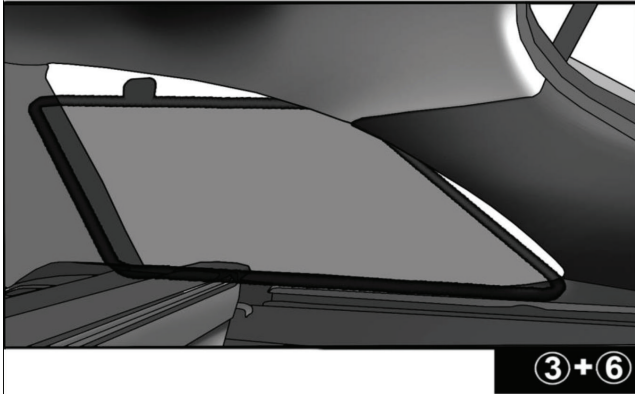

Installation

SUBARU IMPREZA 5DR

SUB-IMPR-5-B

QUARTER LIGHT SHADE INSTALLATION

③+⑥