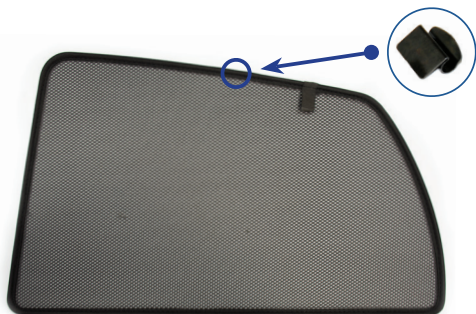

Installation

SEAT MII 3DR
SEA-MII-3-A

Components Needed

Side Shade Installation

STEP 1