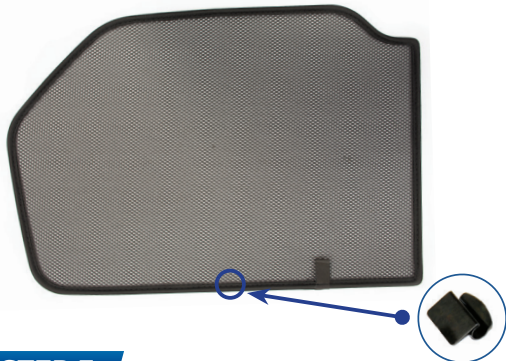

Installation

SEAT MII 3DR
SEA-MII-3-A

Components Needed

Tailgate Shade Installation

STEP 1