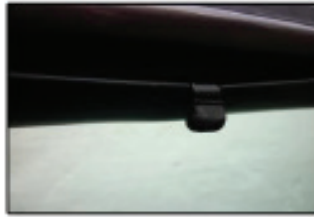

Installation Manual

RENAULT LAGUNA 5DR
REN-LAGU-5-A

COMPONENTS INCLUDED

Side Windows x 4

Tailgate Window x 2

FIXING CLIPS

CL-M01 x 2

CL-M11 x 4

CL-M14 x 1

Installation

RENAULT LAGUNA 5DR

REN-LAGU-5-A

SIDE SHADE INSTALLATION

Installation

RENAULT LAGUNA 5DR

REN-LAGU-5-A