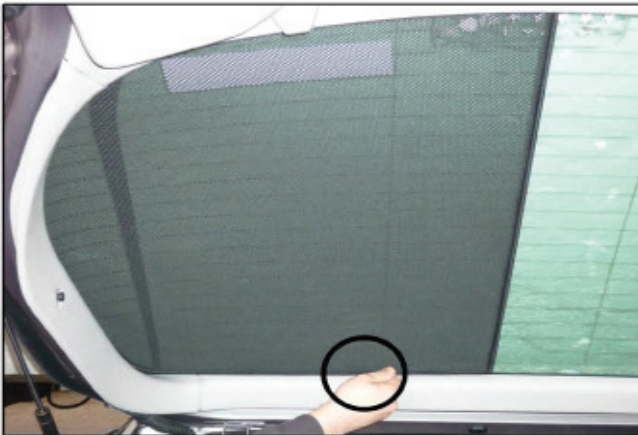

TAILGATE SHADE INSTALLATION

Installation

RENAULT LAGUNA 5DR

REN-LAGU-5-A

TAILGATE SHADE INSTALLATION

Installation

RENAULT LAGUNA 5DR

REN-LAGU-5-A