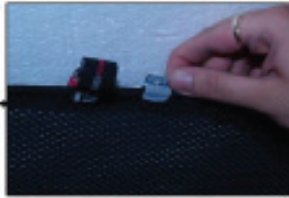

Installation

RENAULT LAGUNA 5DR

REN-LAGU-5-A

TAILGATE SHADE INSTALLATION