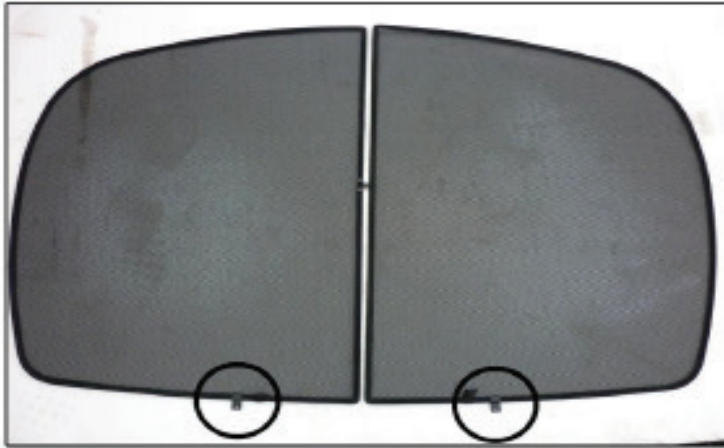

Installation

RENAULT LAGUNA 5DR

REN-LAGU-5-A

TAILGATE SHADE INSTALLATION