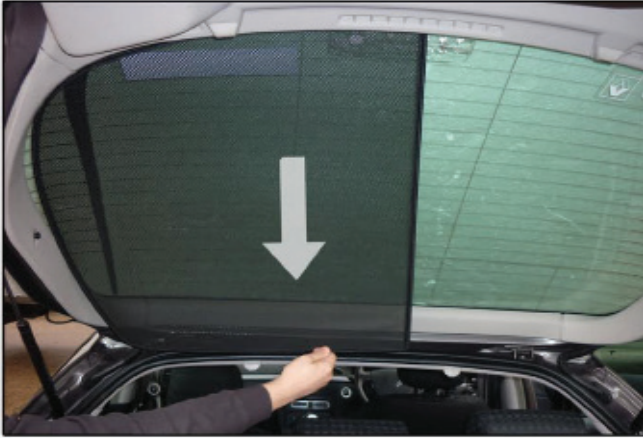

TAILGATE SHADE INSTALLATION

Installation

RENAULT LAGUNA 5DR

REN-LAGU-5-A

TAILGATE SHADE INSTALLATION

Installation

RENAULT LAGUNA 5DR

REN-LAGU-5-A