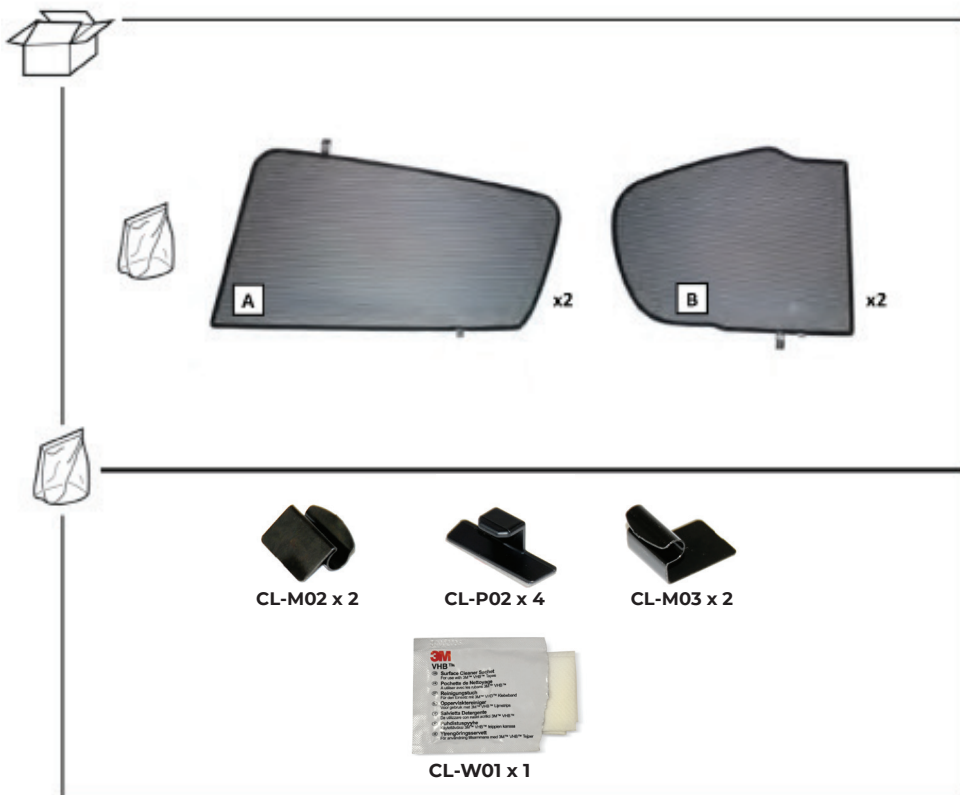

Installation Manual

RENAULT CLIO (MKIII) 5DR
REN-CLIO-5-B

COMPONENTS INCLUDED

Installation

RENAULT CLIO (MKIII) 5DR
REN-CLIO-5-B

Installation

RENAULT CLIO (MKIII) 5DR

REN-CLIO-5-B