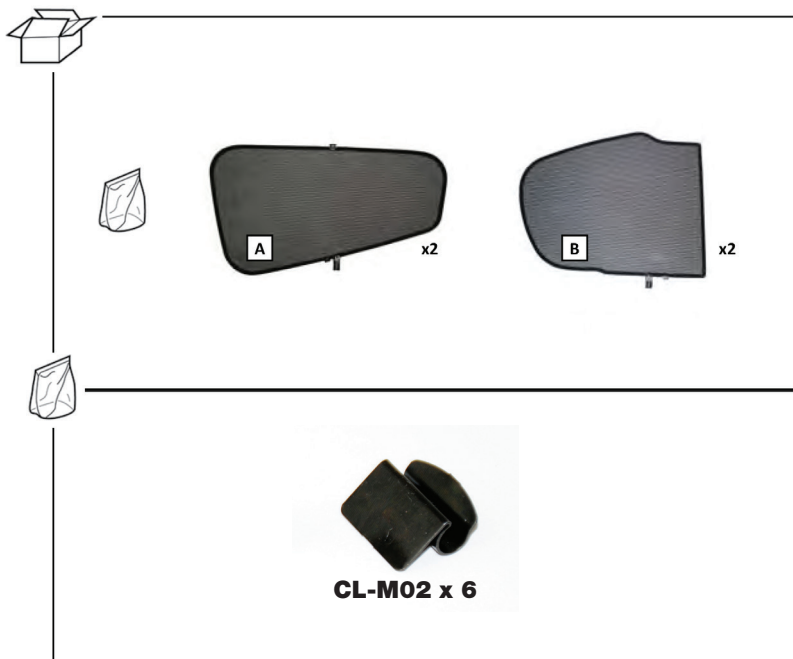

# Installation Manual

RENAULT CLIO (MKIII) 3DR  
REN-CLIO-3-B

## COMPONENTS INCLUDED