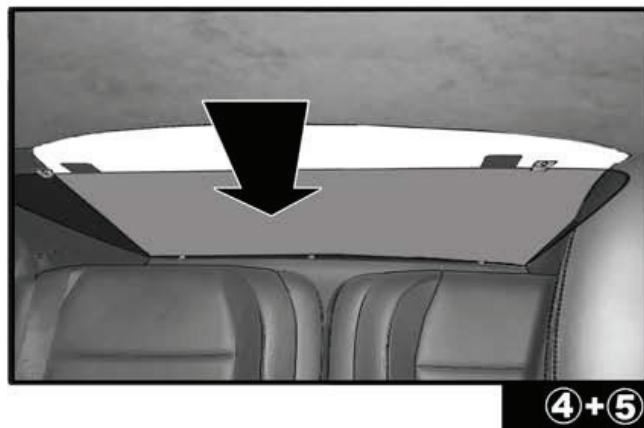

REAR SHADE INSTALLATION