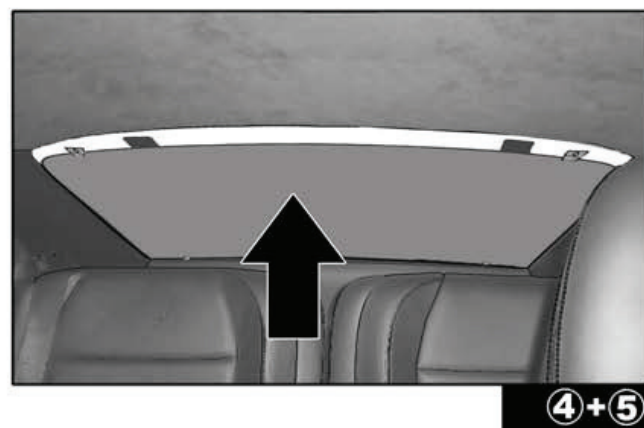

REAR SHADE INSTALLATION