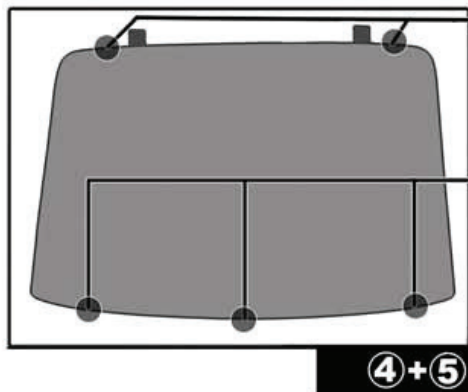

INSTALLATION INSTRUCTIONS

PORSCHE CARRERA 4

POR-996-2-A

COMPONENTS INCLUDED

SHADES

FIXING CLIPS

SIDE SHADE INSTALLATION

①+⑧

①+⑧

①+⑧

REAR SHADE INSTALLATION

REAR SHADE INSTALLATION

④+⑤