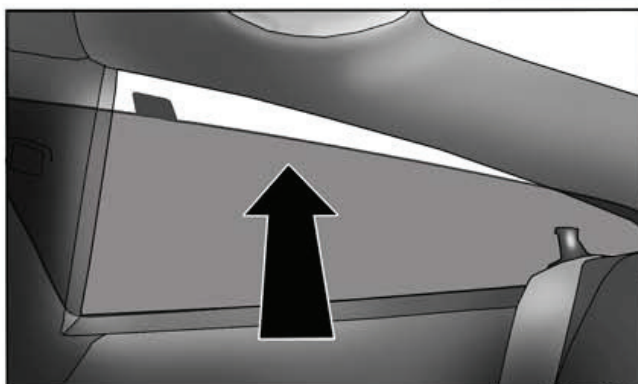

SIDE SHADE INSTALLATION

①+⑧

①+⑧

①+⑧