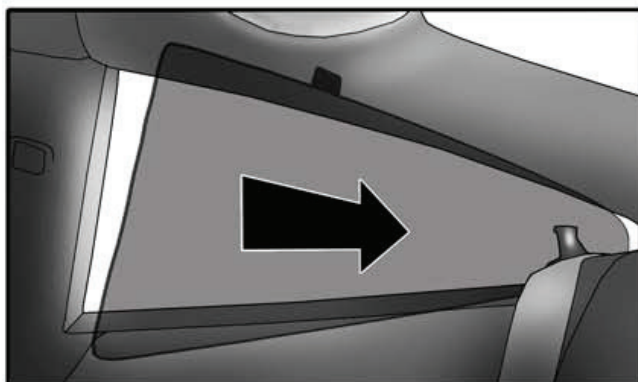

INSTALLATION INSTRUCTIONS

PORSCHE CARRERA 4

POR-996-2-A

COMPONENTS INCLUDED

SHADES

FIXING CLIPS

SIDE SHADE INSTALLATION

①+⑧