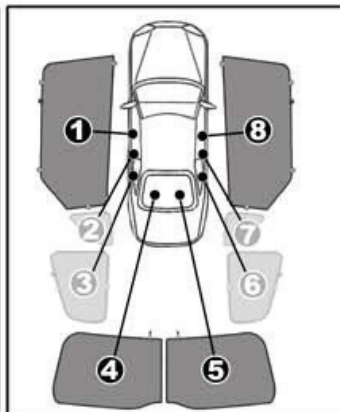

INSTALLATION INSTRUCTIONS

PORSCHE CARRERA 4

POR-996-2-A

COMPONENTS INCLUDED

SHADES

FIXING CLIPS

SIDE SHADE INSTALLATION

①+⑧