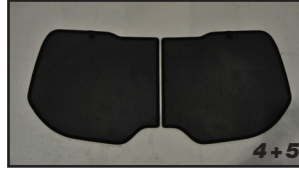

STEP #4

ENSURE SECURELY FITTED IN PLACE

CAR
SHADES

Quarter Light Shade Installation

NISSAN X-TRAIL
NIS-XTRL-5-C

COMPONENTS NEEDED:

STEP #1

ATTACH CLIPS ON SHADE EDGES

STEP #2

INSERT CLIPS BEHIND INTERIOR TRIM

STEP #3

ENSURE SECURELY FITTED IN PLACE

Rear Shade Installation

NISSAN X-TRAIL
NIS-XTRL-5-C

COMPONENTS NEEDED:

STEP #1