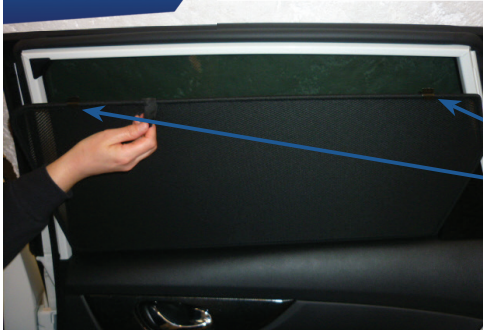

NISSAN X-TRAIL
NIS-XTRL-5-C

COMPONENTS NEEDED:

STEP #1

ATTACH CLIPS ON SHADE EDGES

STEP #2

POSITION THE SIDE SHADE

STEP #3

INSERT CLIPS INSIDE WEATHERSTRIP

STEP #4

ENSURE SECURELY FITTED IN PLACE

CAR
SHADES

Quarter Light Shade Installation

NISSAN X-TRAIL
NIS-XTRL-5-C

COMPONENTS NEEDED:

STEP #1

ATTACH CLIPS ON SHADE EDGES