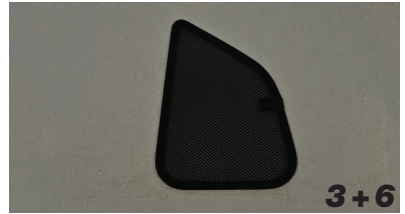

Installation Manual

NISSAN X-TRAIL
NIS-XTRL-5-C

COMPONENTS INCLUDED

SHADES

FIXING CLIPS

CL-M02 x 12

CL-M14 x 1

Side Shade Installation

NISSAN X-TRAIL
NIS-XTRL-5-C

COMPONENTS NEEDED:

STEP #1

ATTACH CLIPS ON SHADE EDGES

STEP #2

POSITION THE SIDE SHADE

STEP #3

INSERT CLIPS INSIDE WEATHERSTRIP