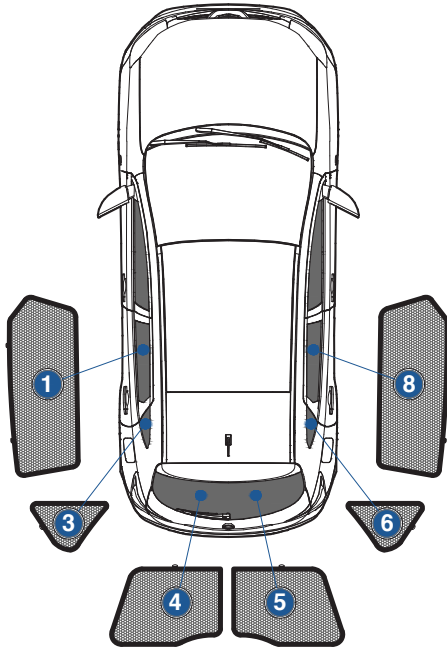

Installation Manual

NISSAN X-TRAIL
NIS-XTRL-5-C

COMPONENTS INCLUDED

SHADES

FIXING CLIPS

CL-M02 x 12

CL-M14 x 1

Side Shade Installation

NISSAN X-TRAIL
NIS-XTRL-5-C

COMPONENTS NEEDED:

STEP #1

ATTACH CLIPS ON SHADE EDGES

STEP #2

POSITION THE SIDE SHADE

STEP #3

INSERT CLIPS INSIDE WEATHERSTRIP