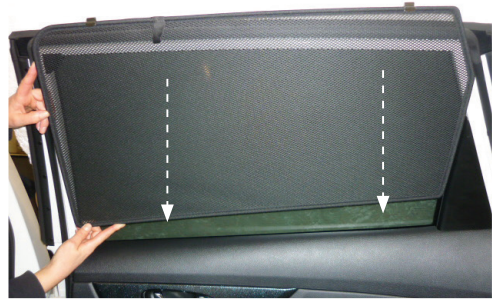

NISSAN X-TRAIL
NIS-XTRL-5-C

COMPONENTS NEEDED:

STEP #1

ATTACH CLIPS ON SHADE EDGES

STEP #2

POSITION THE SIDE SHADE

STEP #3

INSERT CLIPS INSIDE WEATHERSTRIP

STEP #4

ENSURE SECURELY FITTED IN PLACE

CAR
SHADES

Quarter Light Shade Installation

NISSAN X-TRAIL
NIS-XTRL-5-C

COMPONENTS NEEDED:

STEP #1

ATTACH CLIPS ON SHADE EDGES