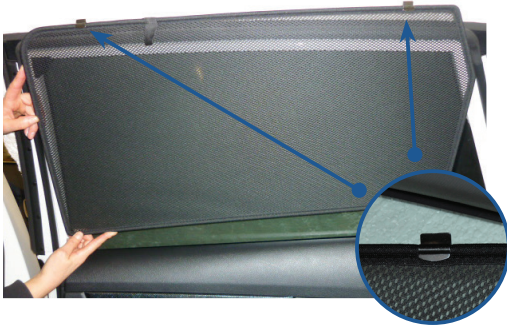

Installation Manual

NISSAN X-TRAIL
NIS-XTRL-5-C

COMPONENTS INCLUDED

SHADES

FIXING CLIPS

CL-M02 x 12

CL-M14 x 1

Side Shade Installation

NISSAN X-TRAIL
NIS-XTRL-5-C

COMPONENTS NEEDED:

STEP #1

ATTACH CLIPS ON SHADE EDGES

STEP #2

POSITION THE SIDE SHADE

STEP #3

INSERT CLIPS INSIDE WEATHERSTRIP