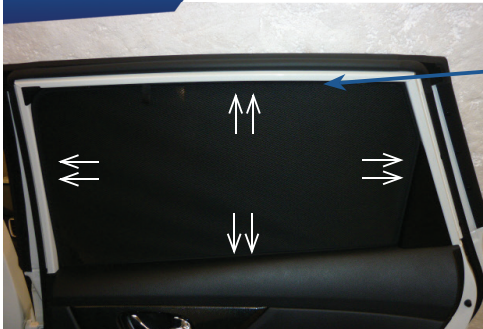

NISSAN X-TRAIL
NIS-XTRL-5-C

COMPONENTS NEEDED:

STEP #1

ATTACH CLIPS ON SHADE EDGES

STEP #2

POSITION THE SIDE SHADE

STEP #3

INSERT CLIPS INSIDE WEATHERSTRIP

STEP #4

ENSURE SECURELY FITTED IN PLACE

CAR
SHADES

Quarter Light Shade Installation

NISSAN X-TRAIL
NIS-XTRL-5-C

COMPONENTS NEEDED:

STEP #1

ATTACH CLIPS ON SHADE EDGES