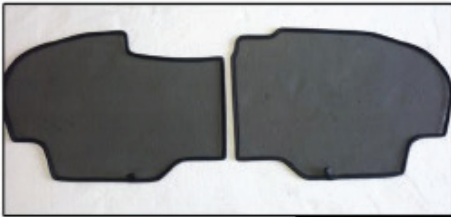

Installation Manual

NISSAN PATHFINDER 5DR
NIS-PATH-5-A

COMPONENTS INCLUDED

SIDE WINDOWS X2

PORT WINDOWS X2

TAILGATE WINDOW X2

CL-M02 x 2

CL-M05 x 4