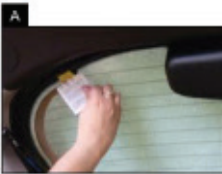

Installation

NISSAN PATHFINDER 5DR
NIS-PATH-5-A

PORT SHADE INSTALLATION

X2

Installation

NISSAN PATHFINDER 5DR
NIS-PATH-5-A

TAILGATE SHADE INSTALLATION

Installation