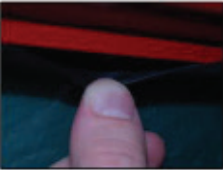

CL-P02 x 4

CL-W01 x 1

CL-T01 x 1

Installation

NISSAN PATHFINDER 5DR
NIS-PATH-5-A

SIDE SHADE INSTALLATION

Installation

NISSAN PATHFINDER 5DR
NIS-PATH-5-A