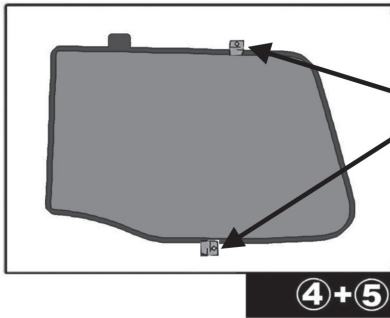

CL-M12

Please ensure the area is cleaned with wipes before sticking the clip

Installation

NISSAN NAVARA DOUBLE CAB

NIS-NADC-4-B

TAILGATE SHADE INSTALLATION

Installation

NISSAN NAVARA DOUBLE CAB