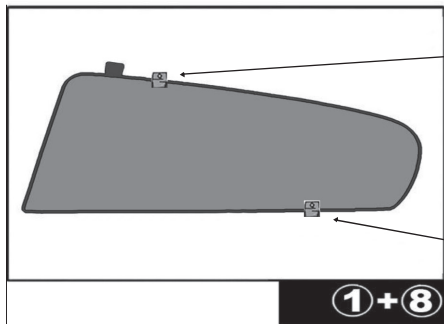

CL-P02 x 2

CL-W01 x 1

CAR
SHADES

Installation

NISSAN NAVARA DOUBLE CAB

NIS-NADC-4-B

SIDE SHADE INSTALLATION

CL-P02