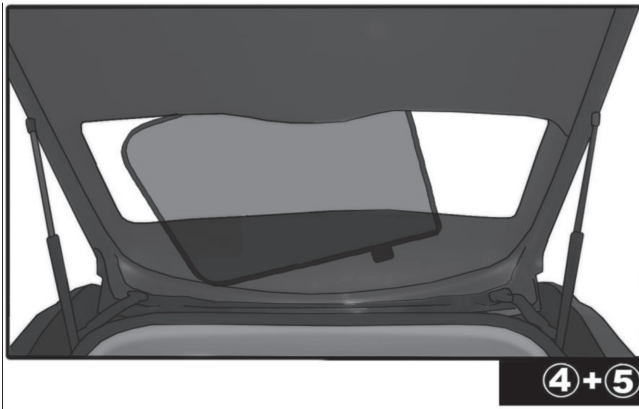

CL-M12

Please ensure the area is cleaned with wipes before sticking the clip

Installation

NISSAN NAVARA DOUBLE CAB

NIS-NADC-4-B

TAILGATE SHADE INSTALLATION

Installation

NISSAN NAVARA DOUBLE CAB