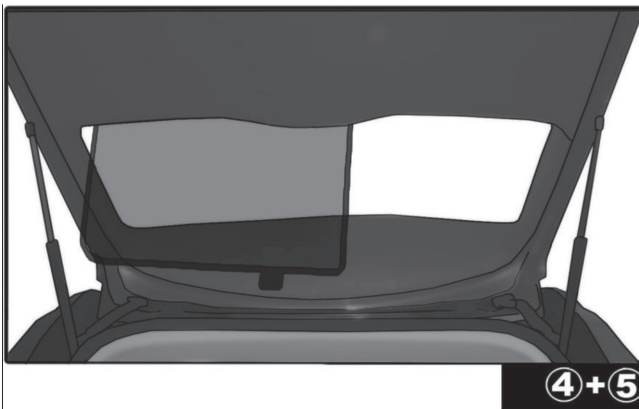

CL-M12

Please ensure the area is cleaned with wipes before sticking the clip

Installation

NISSAN NAVARA DOUBLE CAB

NIS-NADC-4-B

TAILGATE SHADE INSTALLATION

Installation

NISSAN NAVARA DOUBLE CAB