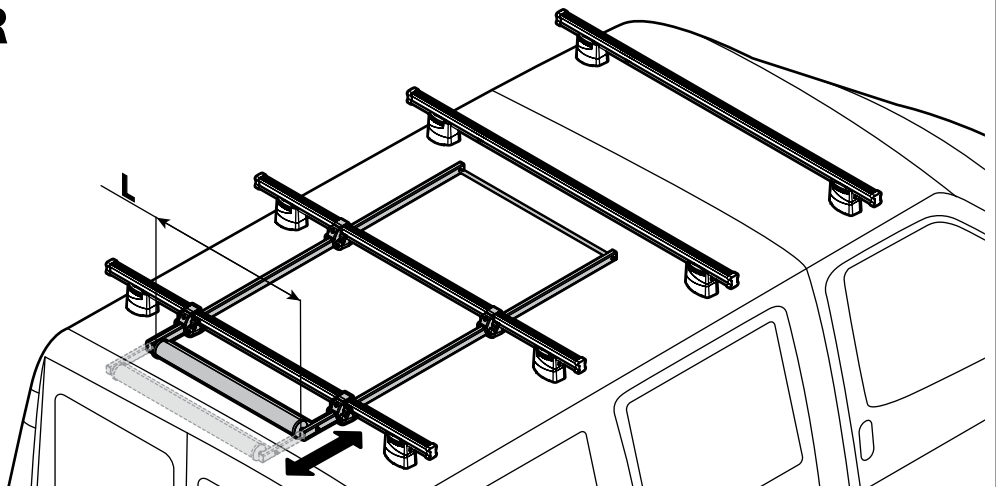

EXTENSION ROLLER

N11020	U-0	L = 64 cm
N11021	U-7	L = 96 cm

- (I) Lotto di produzione da comunicare per eventuali ricambi
- (GB) Production lot number to be communicated for any spare parts
- (F) Lot de production à communiquer pour toute pièce de rechange
- (D) Produktionscharge für eventuelle Ersatzteile
- (E) Lote de producción a comunicar por cualquier repuesto

Lot.

NORDRIVE®
TRANSPORT SOLUTIONS

NORDRIVE® is a registered trademark of
LAMPA S.p.A.
Via G. Rossa 53/55, 46019 Viadana (MN) ITALY
Tel. +39 0375 820700
UNI EN ISO 9001:2008 Certified Company
www.nordrive.it
www.lampa.it