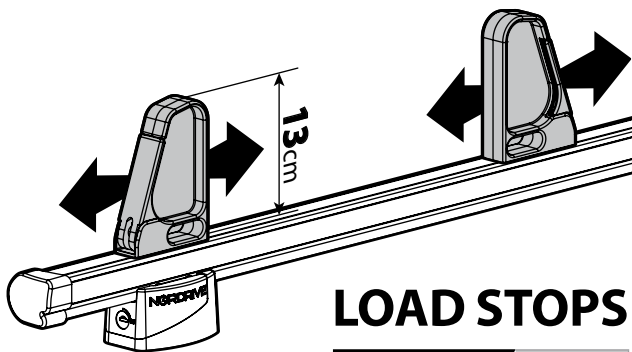

OPTIONALS PER / FOR / FÜR:

Kargo-Plus series

Alluminio / Aluminium

KARGO ROLLER

N11030	KP-0	L = 64 cm
N11034	KP-7	L = 96 cm

LOAD STOPS

N11031 KP-1

LOAD STOPS