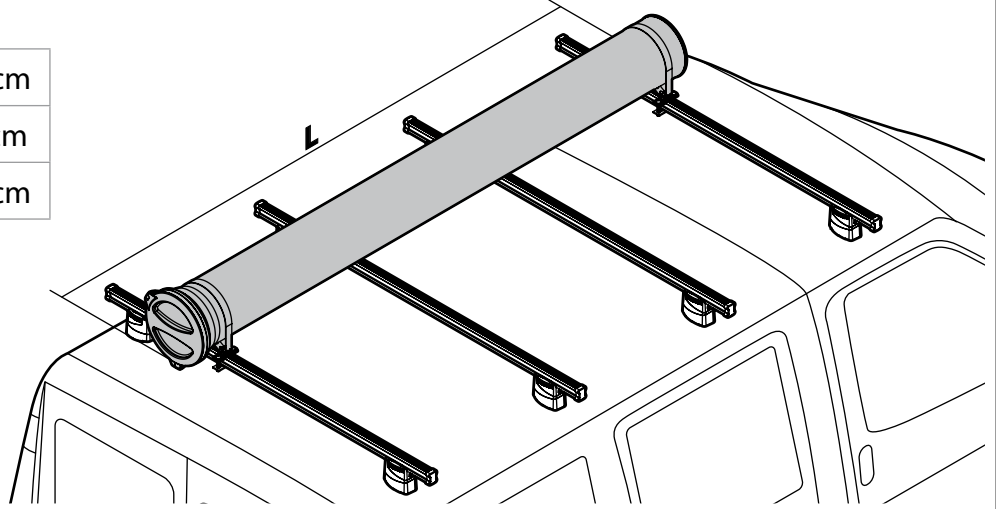

OPTIONALS PER / FOR / FÜR:

Kargo series

Acciaio / Steel

Kargo-Plus
series

Alluminio / Aluminium

KARGO-TUBE

N11050	T200	L = 205 cm
N11051	T300	L = 305 cm
N11052	T400	L = 405 cm

LADDER HOLDER STRAPS

N11065 U-5