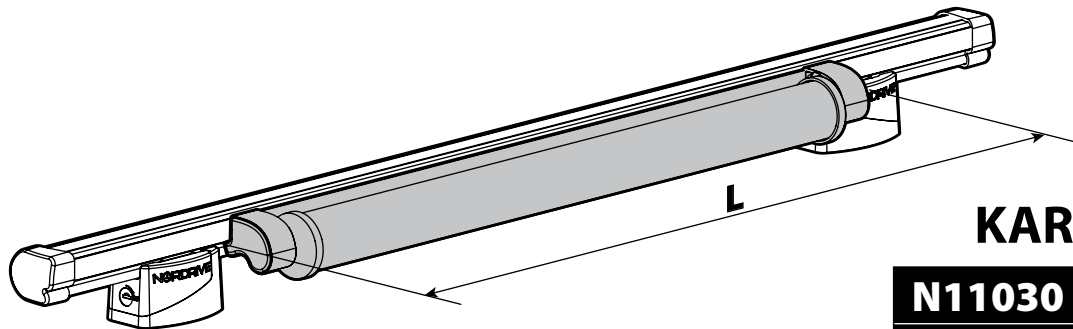

OPTIONALS PER / FOR / FÜR:

Kargo-Plus series

Alluminio / Aluminium

KARGO ROLLER

N11030	KP-0	L = 64 cm
N11034	KP-7	L = 96 cm