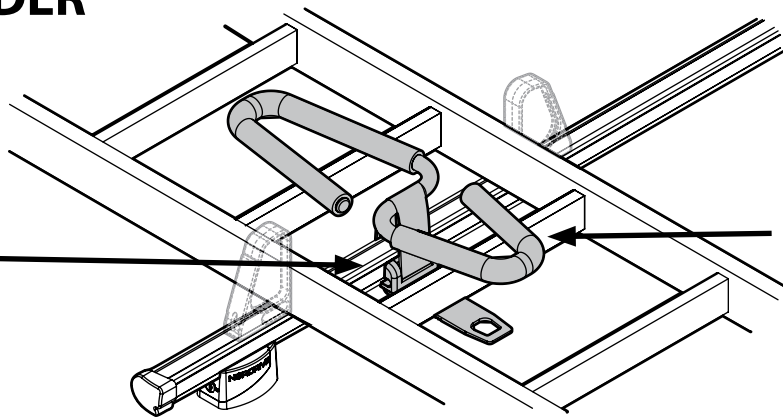

Kargo-Plus
series

Alluminio / Aluminium

KARGO-TUBE

N11050	T200	L = 205 cm
N11051	T300	L = 305 cm
N11052	T400	L = 405 cm

LADDER HOLDER STRAPS

N11065 U-5

LADDER STEP ADAPTER

N11067 U-6