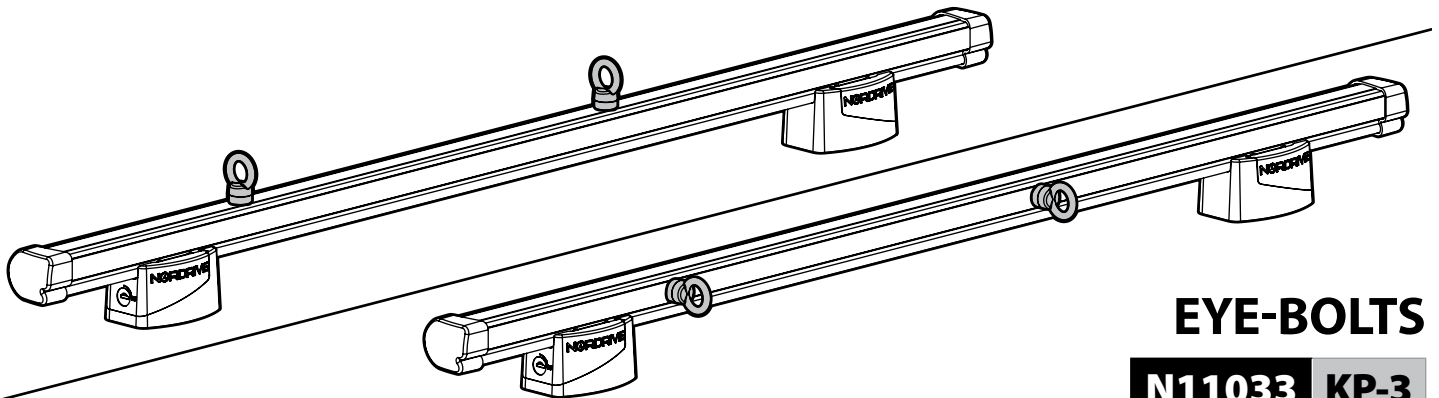

EYE-BOLTS

N11033 KP-3