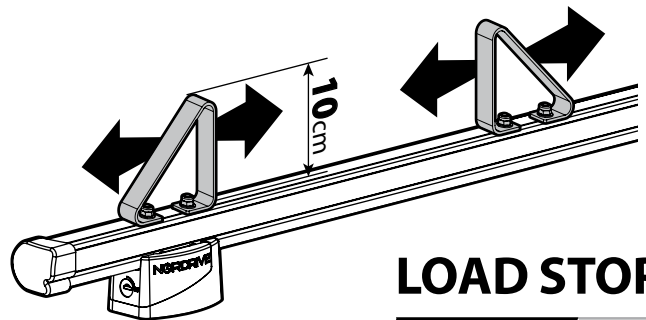

OPTIONALS PER / FOR / FÜR:

Kargo-Plus series

Alluminio / Aluminium

KARGO ROLLER

N11030	KP-0	L = 64 cm
N11034	KP-7	L = 96 cm

LOAD STOPS

N11031 KP-1

LOAD STOPS