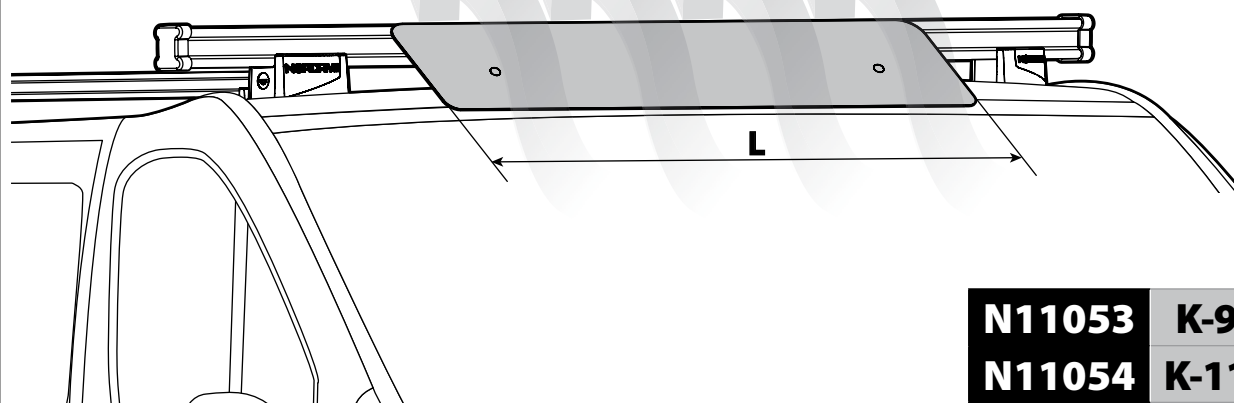

KARGO ROLLER

N11000	K-0	L = 64 cm
N11003	K-7	L = 96 cm

LOAD STOPS

N11001 K-1

LOAD STOPS

N11002 K-2

SPOILER

N11053	K-9	L = 95 cm
N11054	K-11	L = 110 cm