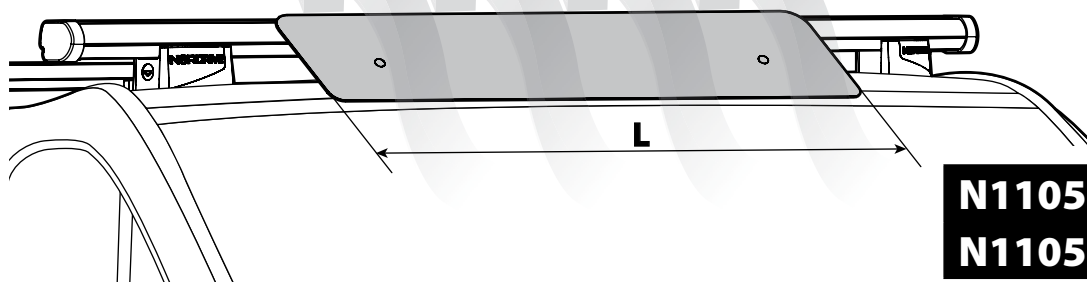

SPOILER

N11057	KP-9	L = 95 cm
N11058	KP-11	L = 110 cm