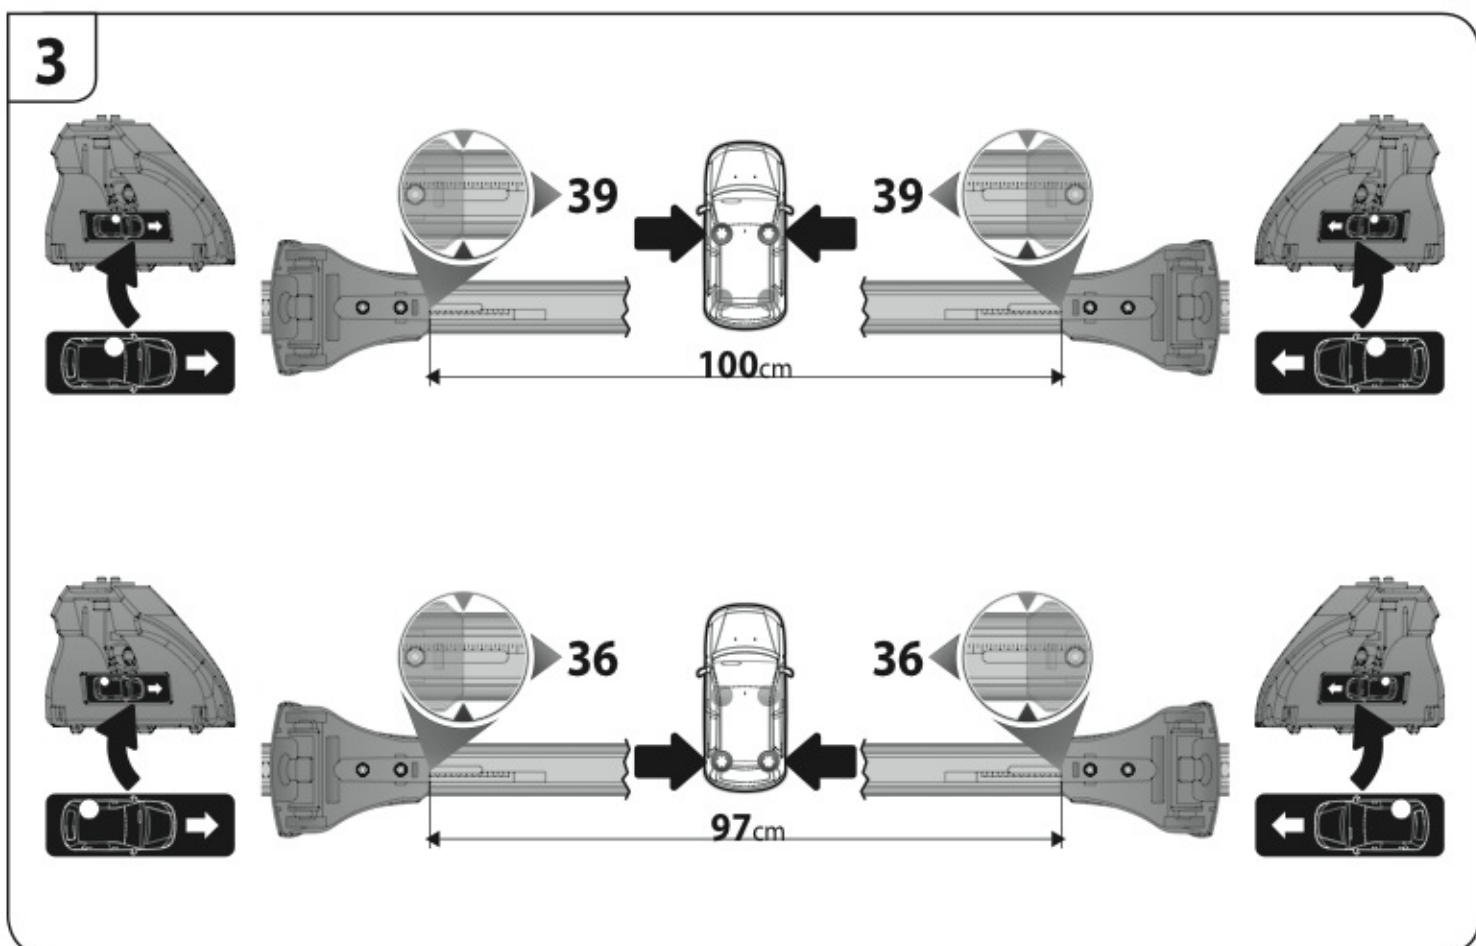

max: **???**kg

Safety Regulations

CITROËN
C4 PICASSO

6/13 →

Art. **N21157**

4

5

6