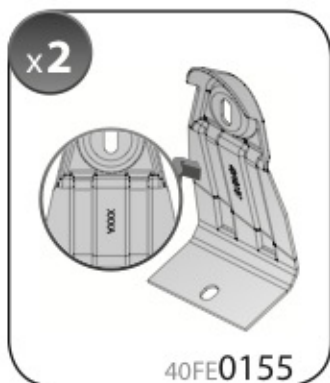

max: **???**kg

Safety Regulations

CITROËN
C4 PICASSO

6/13 →

Art. **N21157**

4

5

6