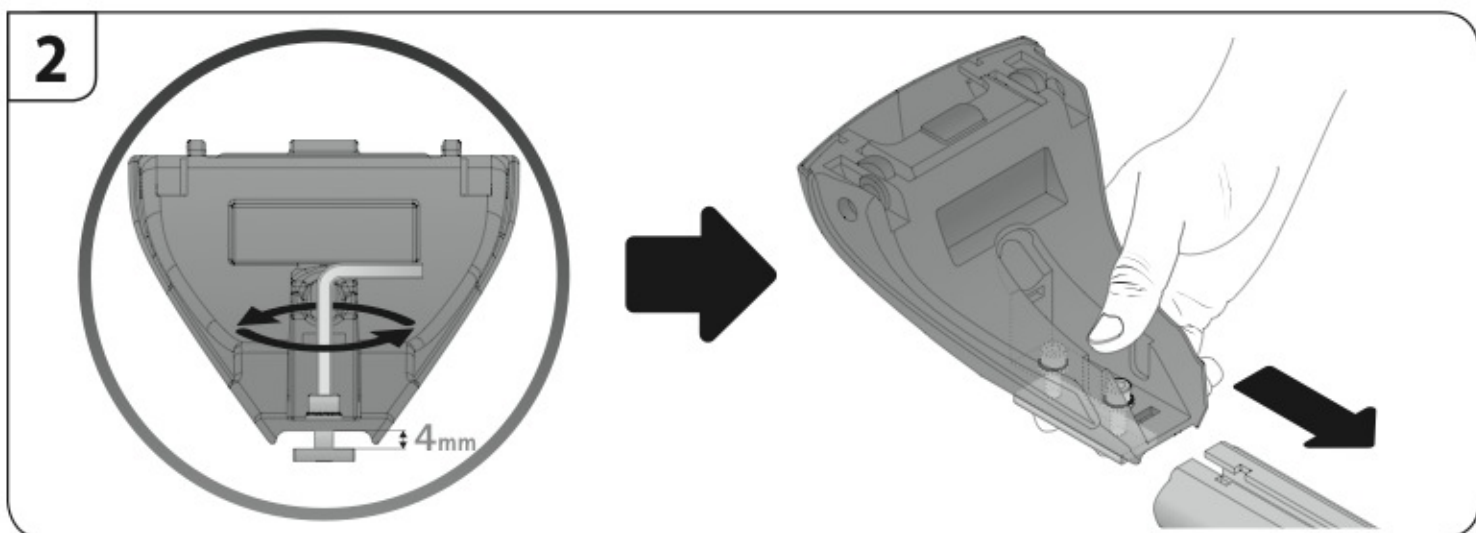

max: **???**kg

Safety Regulations

CITROËN
C4 PICASSO

6/13 →

Art. **N21157**

4

5

6