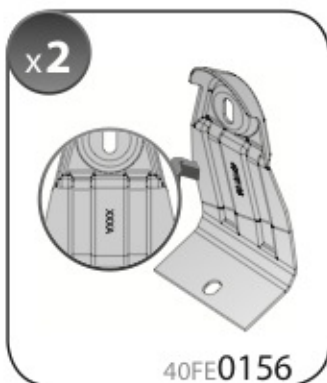

max: **???**kg

Safety Regulations

CITROËN
C4 PICASSO

6/13 →

Art. **N21157**

4

5

6