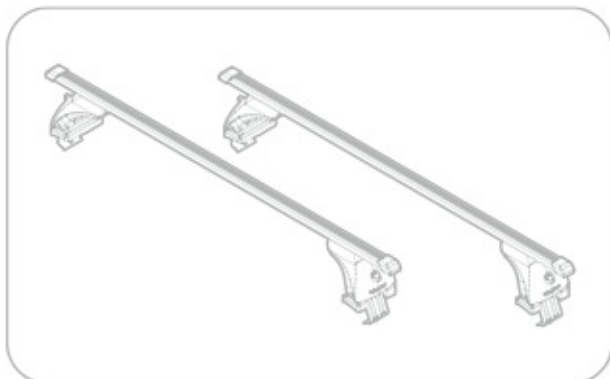

Art.
N21157

C

+

Art. **N20001**

B

+

Art. **N15021**

A

ACCIAIO
Steel

=

Art. **N15026**

A

ALLUMINIO
Aluminium

=

 +  +  = max: **75kg**

5,5kg