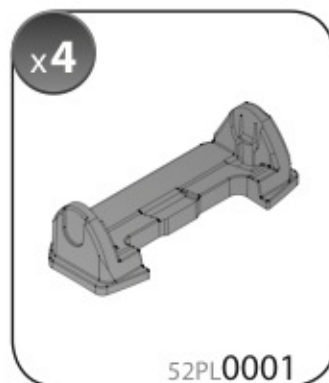

max: **???**kg

Safety Regulations

CITROËN
C4 PICASSO

6/13 →

Art. **N21157**

4

5

6