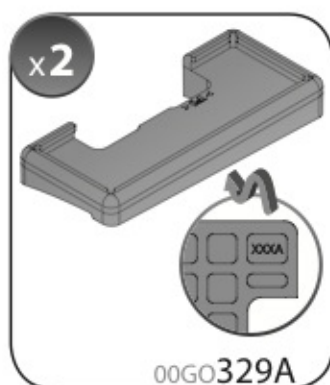

**A**

**ALLUMINIO**  
Aluminium

max: ???kg

Safety Regulations

HYUNDAI  
GETZ

5

6/02 → 3/08

Art. **N21047**