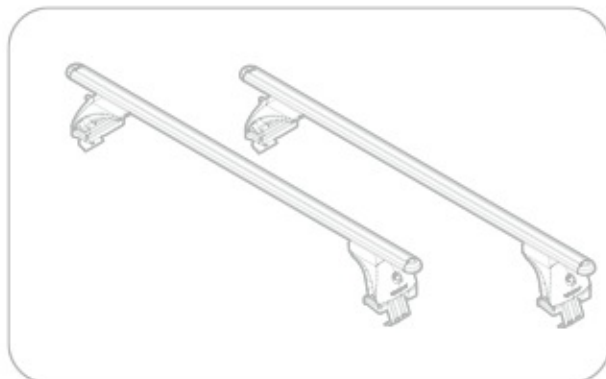

Art.  
**N21047**

**C**

Art. **N20001**

**B**

Art. **N15020**

**A**

**ACCIAIO**  
Steel

Art. **N15025**

**A**

**ALLUMINIO**  
Aluminium

max: ???kg

Safety Regulations

HYUNDAI  
GETZ

5

6/02 → 3/08

Art. **N21047**