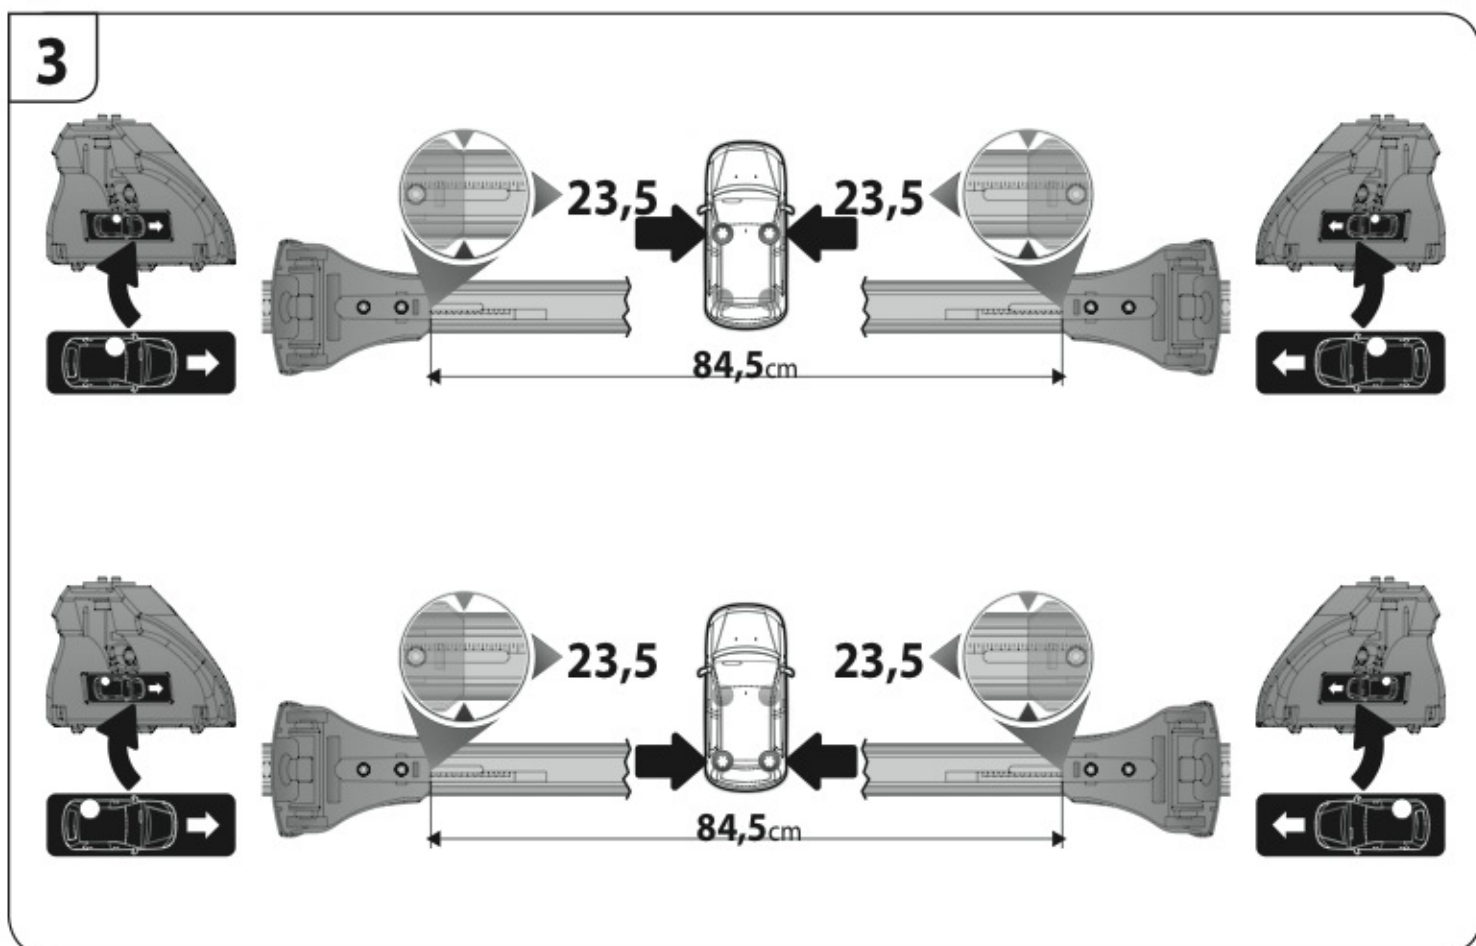

**A**

**ALLUMINIO**  
Aluminium

max: ???kg

Safety Regulations

HYUNDAI  
GETZ

5

6/02 → 3/08

Art. **N21047**