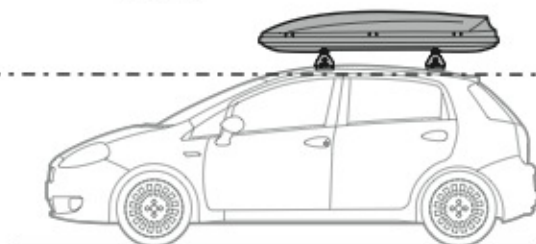

**A**

**ALLUMINIO**  
Aluminium

max: ???kg

Safety Regulations

HYUNDAI  
GETZ

5

6/02 → 3/08

Art. **N21047**