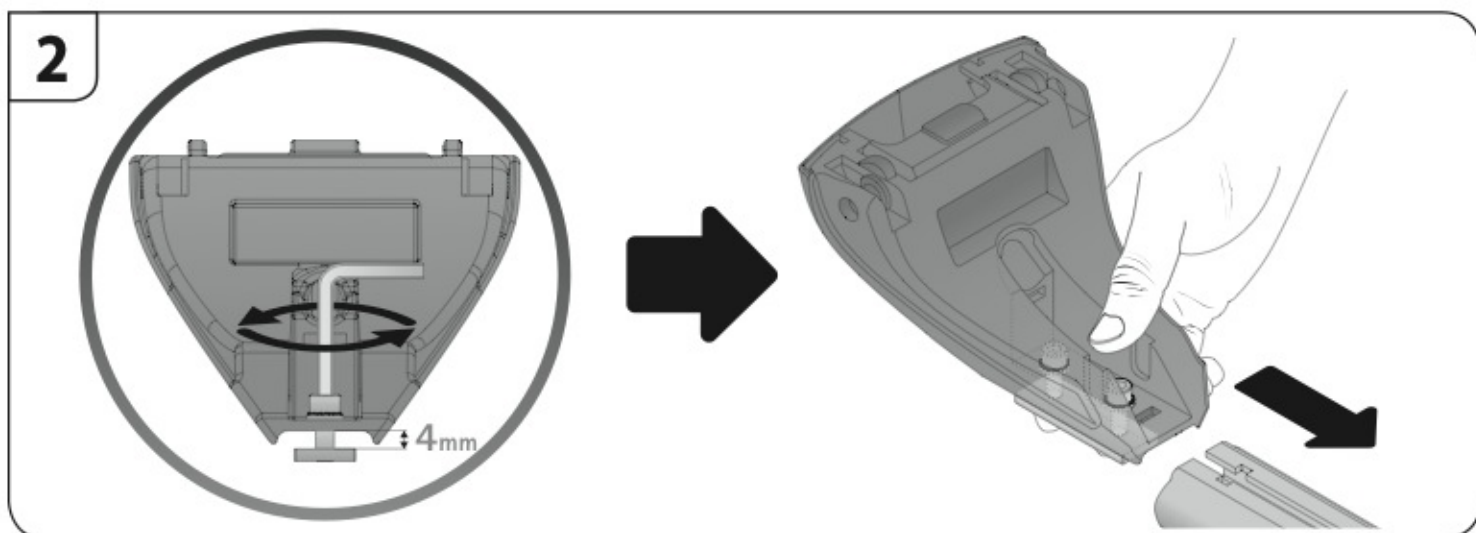

**A**

**ALLUMINIO**  
Aluminium

max: ???kg

Safety Regulations

HYUNDAI  
GETZ

5

6/02 → 3/08

Art. **N21047**