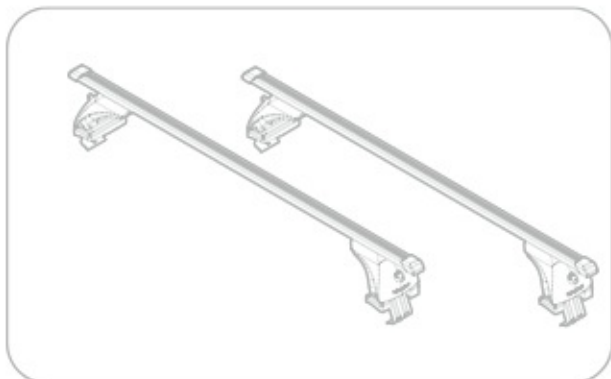

Art.  
**N21047**

**C**

Art. **N20001**

**B**

Art. **N15020**

**A**

**ACCIAIO**  
Steel

Art. **N15025**

**A**

**ALLUMINIO**  
Aluminium

max: ???kg

Safety Regulations

HYUNDAI  
GETZ

5

6/02 → 3/08

Art. **N21047**