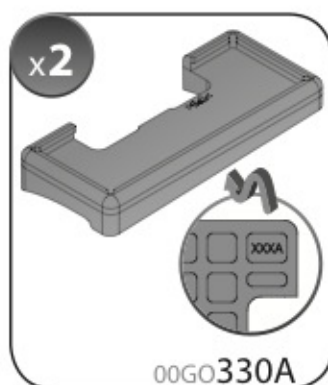

**A**

**ALLUMINIO**  
Aluminium

max: ???kg

Safety Regulations

HYUNDAI  
GETZ

5

6/02 → 3/08

Art. **N21047**