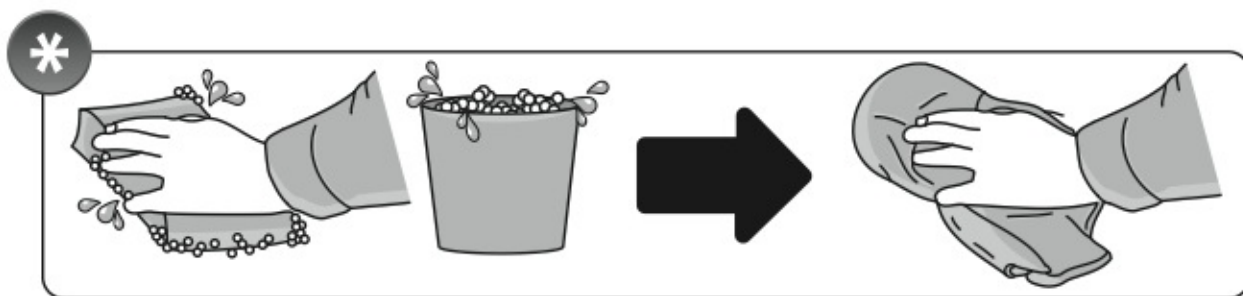

**A**

**ALLUMINIO**  
Aluminium

max: ???kg

Safety Regulations

HYUNDAI  
GETZ

5

6/02 → 3/08

Art. **N21047**