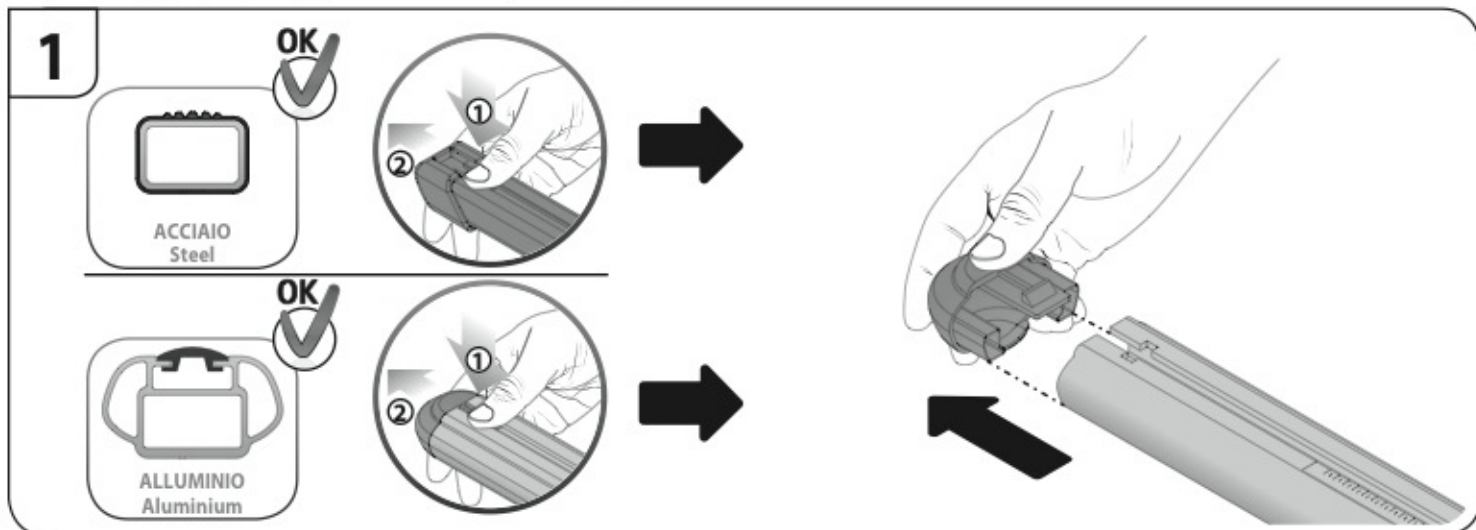

**A**

**ALLUMINIO**  
Aluminium

max: ???kg

Safety Regulations

HYUNDAI  
GETZ

5

6/02 → 3/08

Art. **N21047**