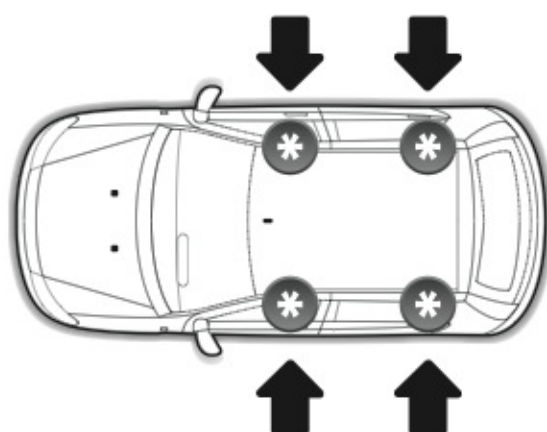

**A**

**ALLUMINIO**  
Aluminium

max: ???kg

Safety Regulations

HYUNDAI  
GETZ

5

6/02 → 3/08

Art. **N21047**