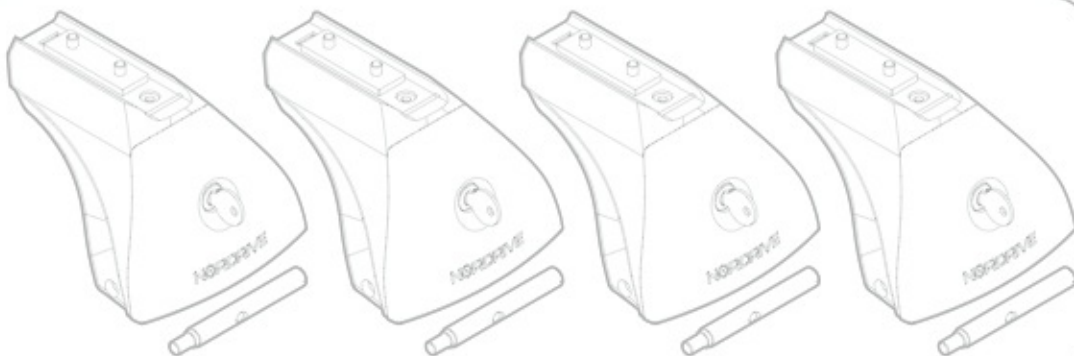

Art.  
**N21047**

**C**

Art. **N20001**

**B**

Art. **N15020**

**A**

**ACCIAIO**  
Steel

Art. **N15025**

**A**

**ALLUMINIO**  
Aluminium

max: ???kg

Safety Regulations

HYUNDAI  
GETZ

5

6/02 → 3/08

Art. **N21047**