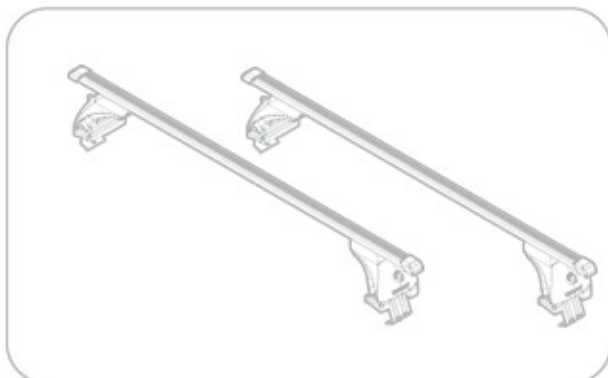

Art.
N21038

C

+

Art. **N20001**

B

+

Art. **N15021**

A

ACCIAIO
Steel

=

Art. **N15026**

A

ALLUMINIO
Aluminium

=

 +  +  = max: **60kg**
5,5kg

max:
???kg