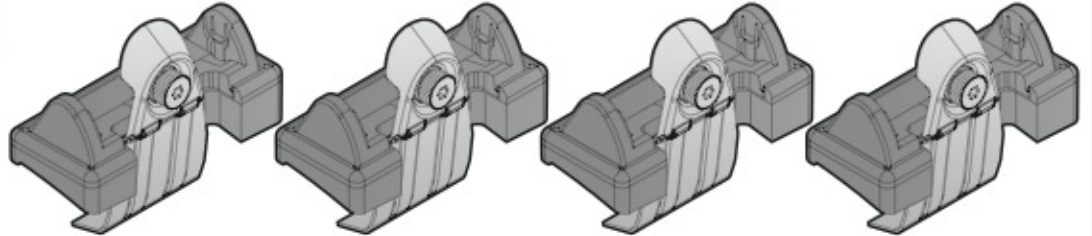

Art.
N21038