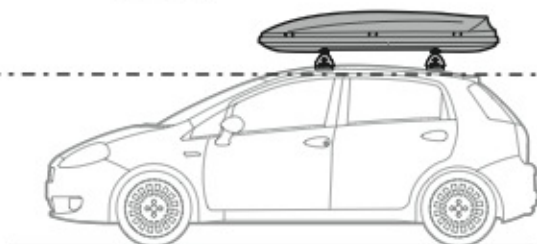

ACCIAIO
Steel

=

Art. **N15026**

A

ALLUMINIO
Aluminium

=

 +  +  = max: **60kg**
5,5kg

max:
???kg