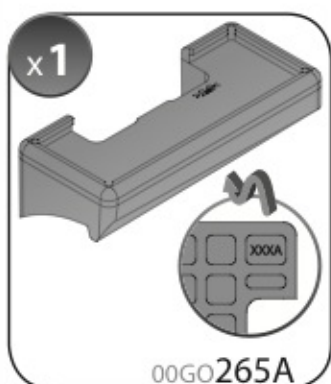

VOLVO S40

1/04 →

Art. **N21038**