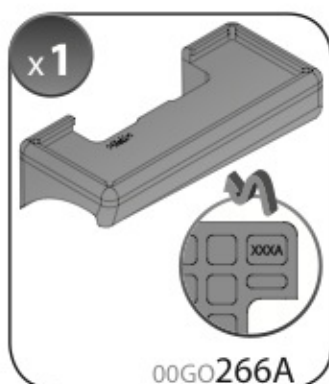

VOLVO S40

1/04 →

Art. **N21038**