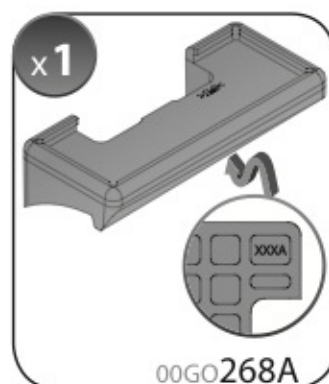

VOLVO S40

1/04 →

Art. **N21038**