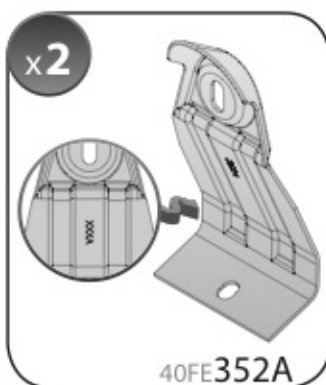

VOLVO S40

1/04 →

Art. **N21038**