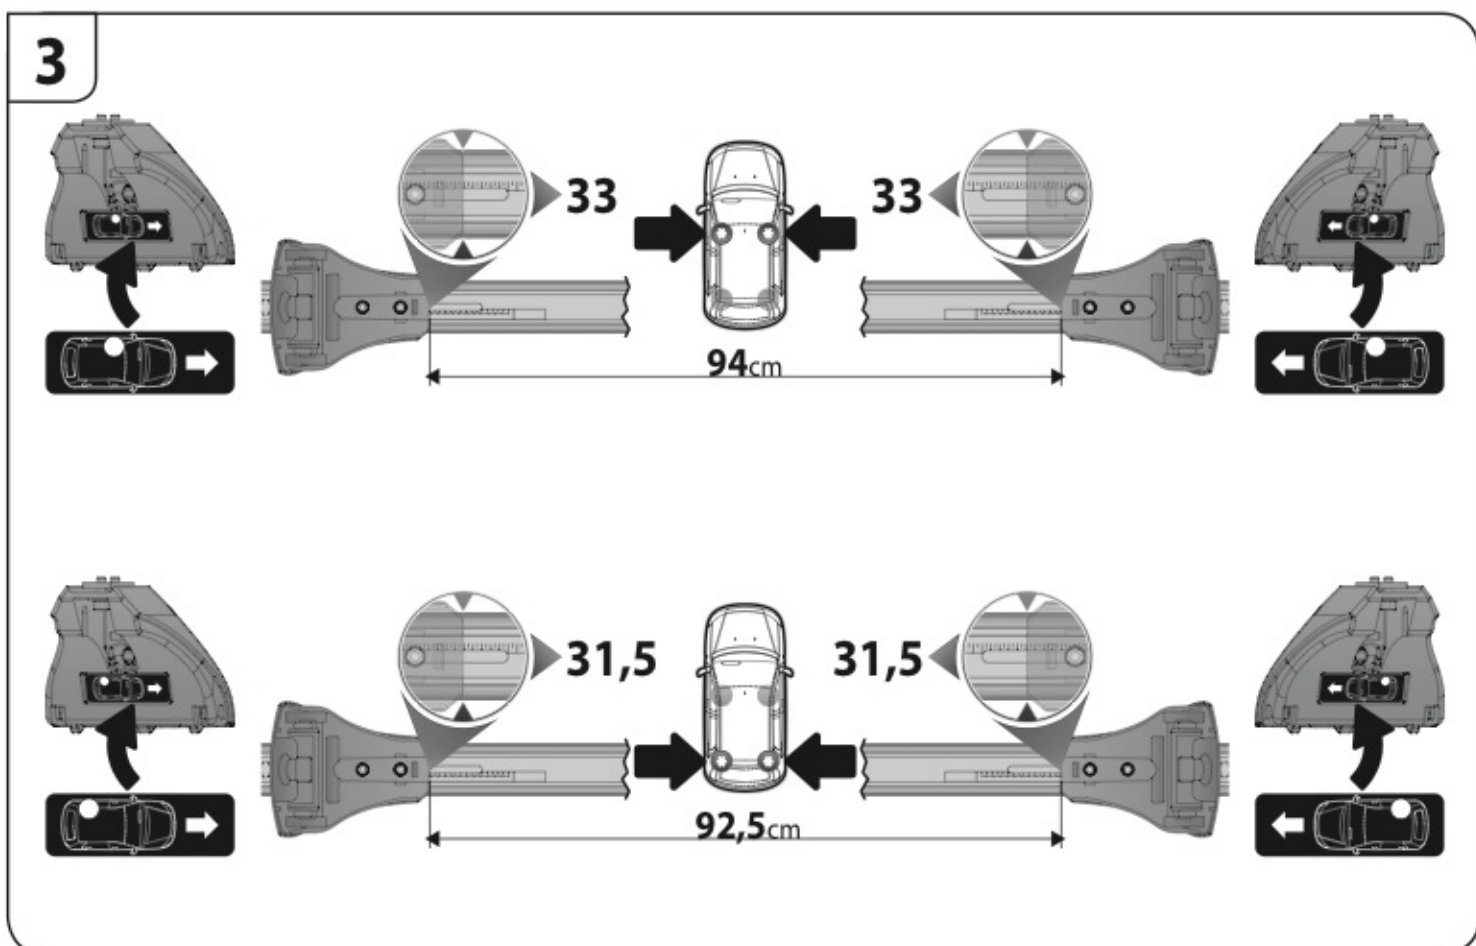

Safety regulations

VOLVO S40

1/04 →

Art. **N21038**

4

5

6

7