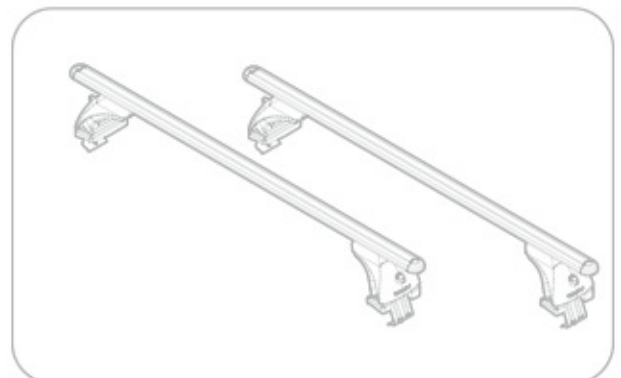

ACCIAIO
Steel

=

Art. **N15026**

A

ALLUMINIO
Aluminium

=

 +  +  = max: **60kg**
5,5kg

max:
???kg