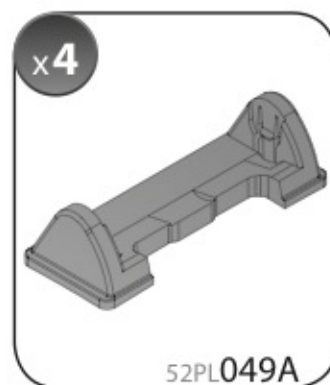

VOLVO S40

1/04 →

Art. **N21038**