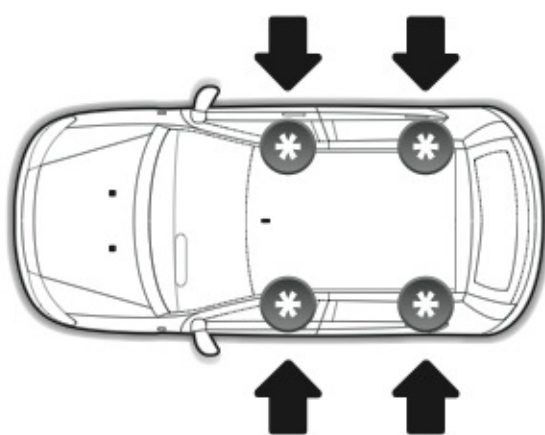

+ + = max: **60kg**
5,5kg

max:
???kg