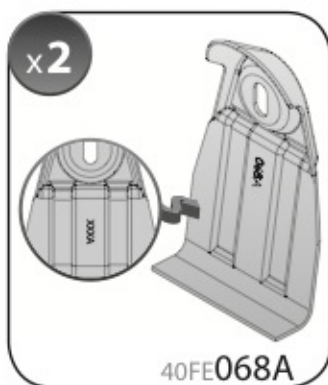

Safety regulations

TOYOTA COROLLA
VERSO

1/02 → 8/04

Art. **N21009**

4

5

6

7