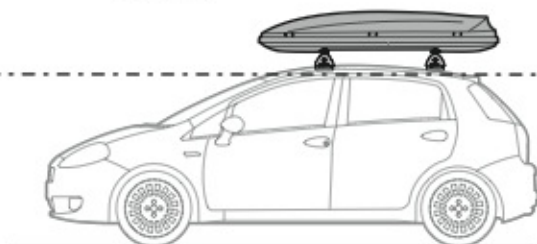

ACCIAIO
Steel

=

Art. **N15026**

A

ALLUMINIO
Aluminium

=

 +  +  = max: **60kg**
5,5kg

max:
???kg