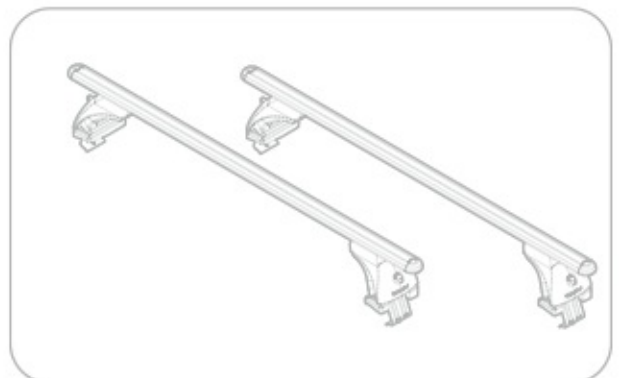

ACCIAIO
Steel

=

Art. **N15026**

A

ALLUMINIO
Aluminium

=

 +  +  = max: **60kg**
5,5kg

max:
???kg

Safety regulations

TOYOTA COROLLA
VERSO

1/02 → 8/04

Art. **N21009**

4

5

6

7