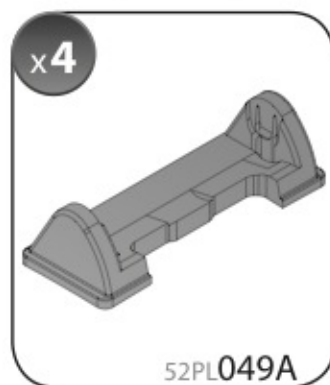

Safety regulations

TOYOTA COROLLA
VERSO

1/02 → 8/04

Art. **N21009**

4

5

6

7