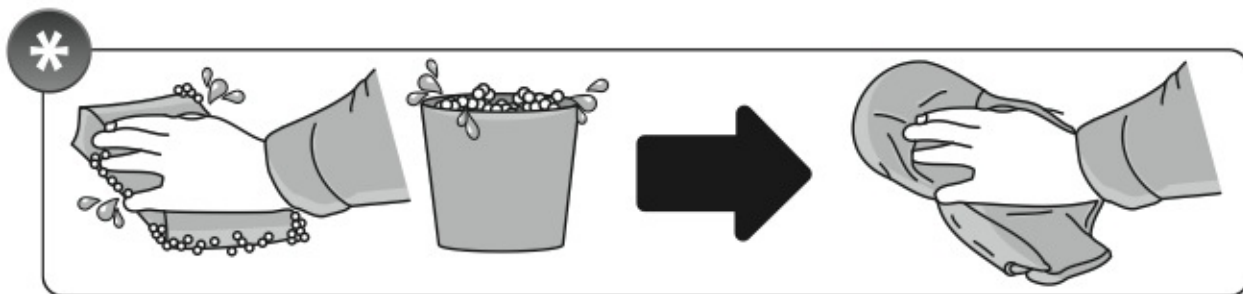

+ + = max: **60kg**
5,5kg

max:
???kg