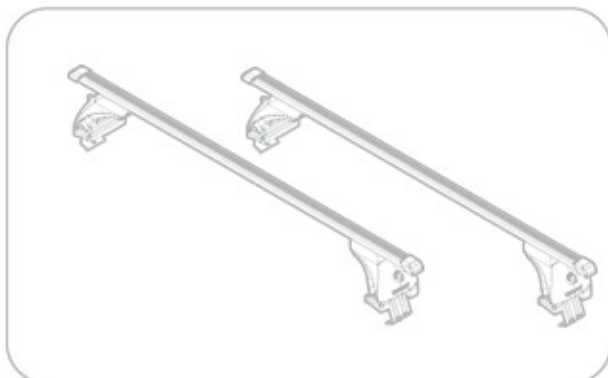

Art.
N21009

C

+

Art. **N20001**

B

+

Art. **N15021**

A

ACCIAIO
Steel

=

Art. **N15026**

A

ALLUMINIO
Aluminium

=

 +  +  = max: **60kg**
5,5kg

max:
???kg