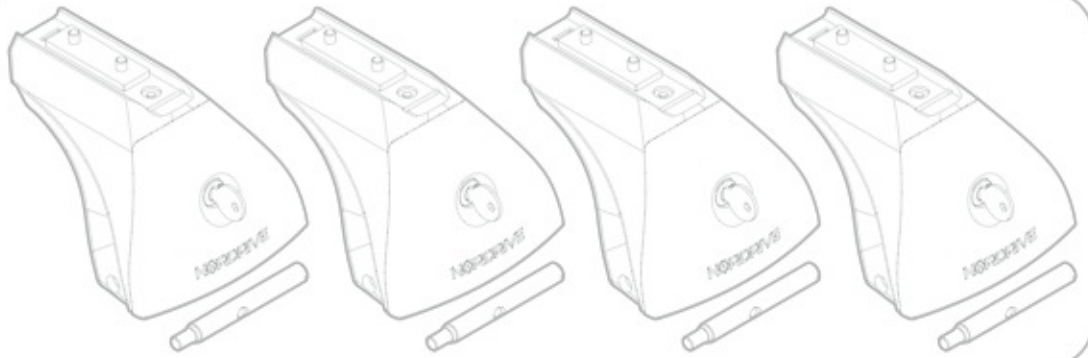

Art.
N21009

C

+

Art. **N20001**

B

+

Art. **N15021**

A

ACCIAIO
Steel

=

Art. **N15026**

A

ALLUMINIO
Aluminium

=

 +  +  = max: **60kg**
5,5kg

max:
???kg

Safety regulations

TOYOTA COROLLA
VERSO

1/02 → 8/04

Art. **N21009**

4

5

6

7