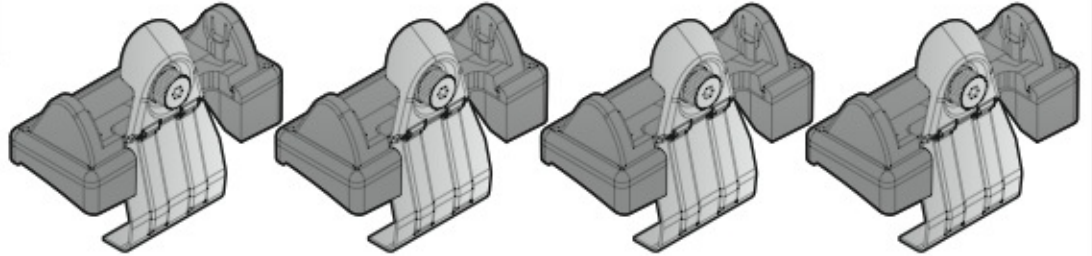

Art.
N21009