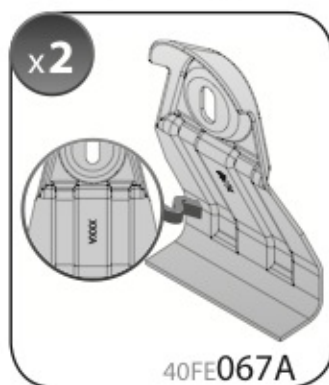

Safety regulations

TOYOTA COROLLA
VERSO

1/02 → 8/04

Art. **N21009**

4

5

6

7