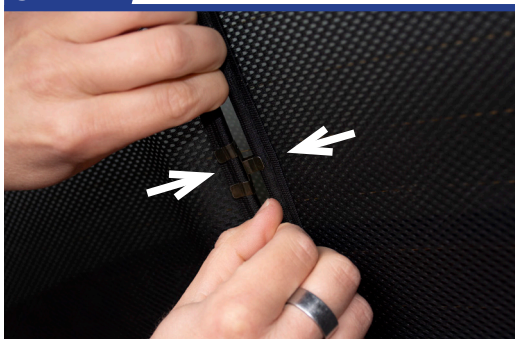

Installation

MINI PACEMAN 3DR
MIN-PACE-3-A

Tailgate Shade Installation

STEP 7

STEP 8

Repeat this whole process for the other side.

STEP 9

STEP 10

STEP 11

STEP 12