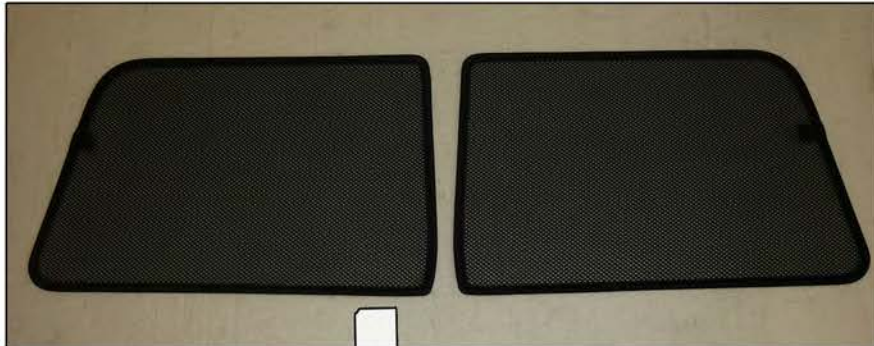

INSTALLATION INSTRUCTIONS

BMW Mini Clubman Estate

COMPONENTS INCLUDED

SHADES

FIXING CLIPS

BMW Mini Clubman Estate

SIDE SHADE A INSTALLATION

SIDE A SHADE INSTALLATION

SIDE SHADE B INSTALLATION

SIDE SHADE B INSTALLATION

PORT SHADE A INSTALLATION

PORT SHADE B INSTALLATION

TAILGATE SHADES INSTALLATION