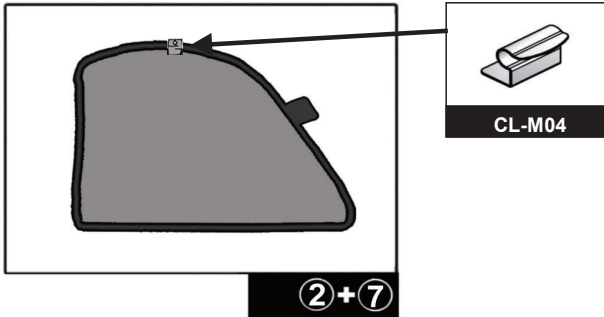

①+⑧

①+⑧

Installation

MERCEDES E CLASS ESTATE

MB-ECLS-E-B

SIDE SHADE INSTALLATION

Installation

MERCEDES E CLASS ESTATE