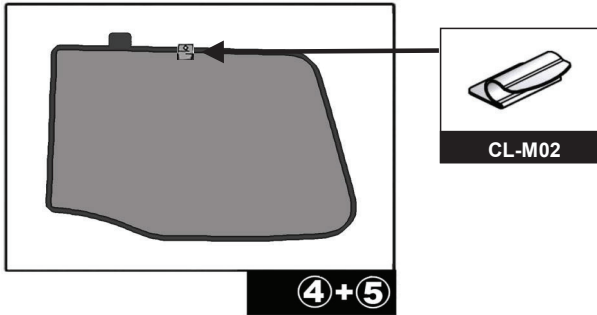

MB-ECLS-E-B

PORT SHADE INSTALLATION

Installation

MERCEDES E CLASS ESTATE

MB-ECLS-E-B

TAILGATE SHADE INSTALLATION

Installation

MERCEDES E CLASS ESTATE