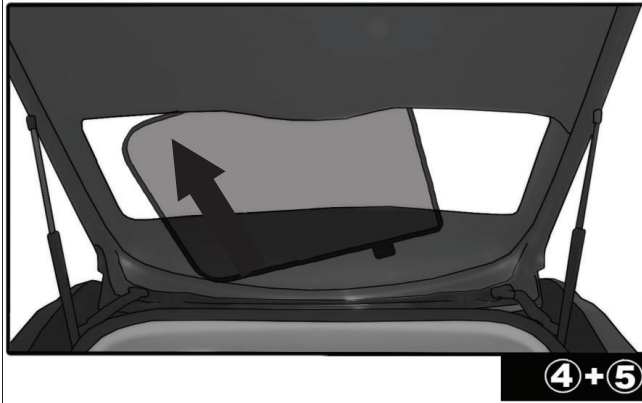

MB-ECLS-E-B

PORT SHADE INSTALLATION

Installation

MERCEDES E CLASS ESTATE

MB-ECLS-E-B

TAILGATE SHADE INSTALLATION

Installation

MERCEDES E CLASS ESTATE