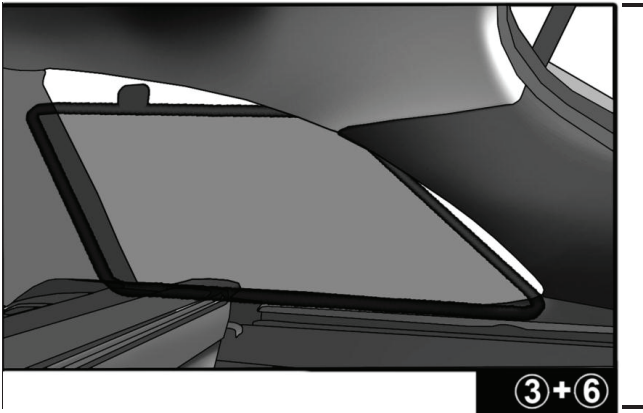

PORT SHADE INSTALLATION