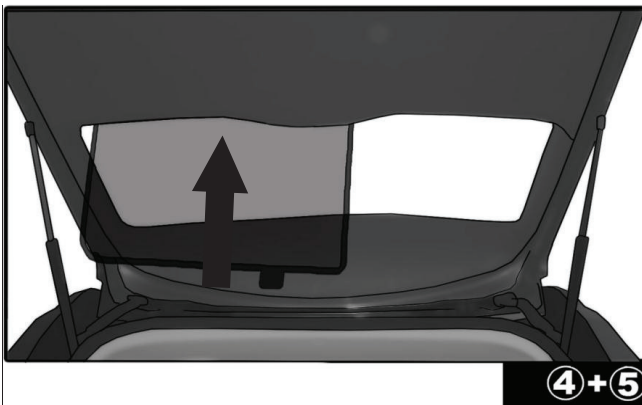

MB-ECLS-E-B

PORT SHADE INSTALLATION

Installation

MERCEDES E CLASS ESTATE

MB-ECLS-E-B

TAILGATE SHADE INSTALLATION

Installation

MERCEDES E CLASS ESTATE