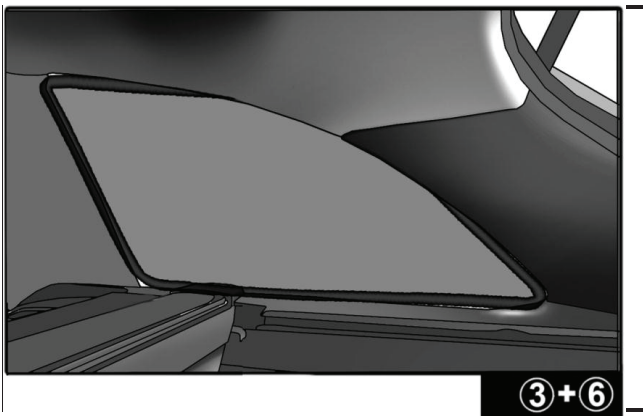

PORT SHADE INSTALLATION