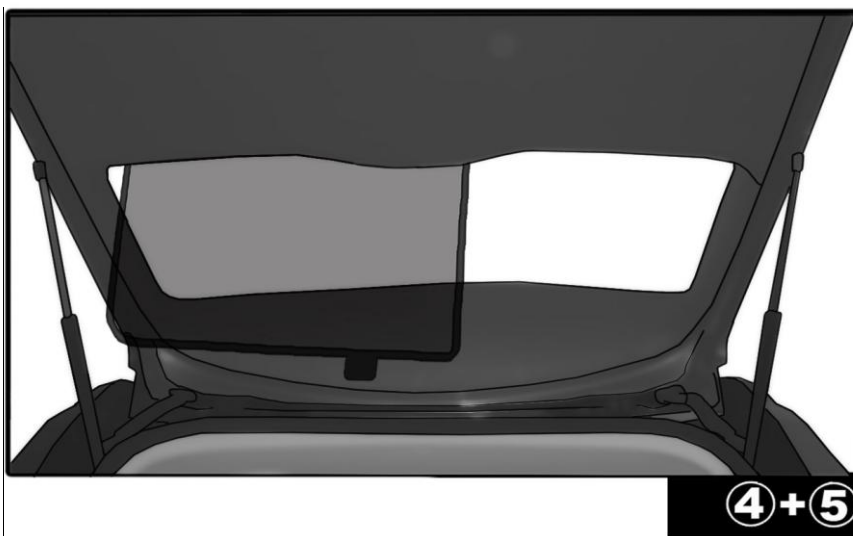

REAR SHADE INSTALLATION