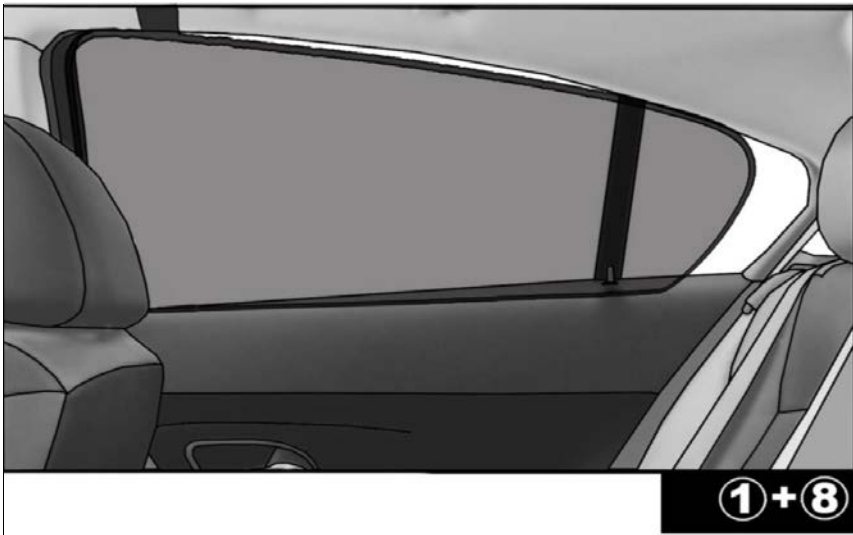

INSTALLATION INSTRUCTIONS

MERCEDES E CLASS 4 DOOR 2011

MB-ECLS-4-B

COMPONENTS INCLUDED

SHADES

FIXING CLIPS

SIDE SHADE INSTALLATION

①+⑧