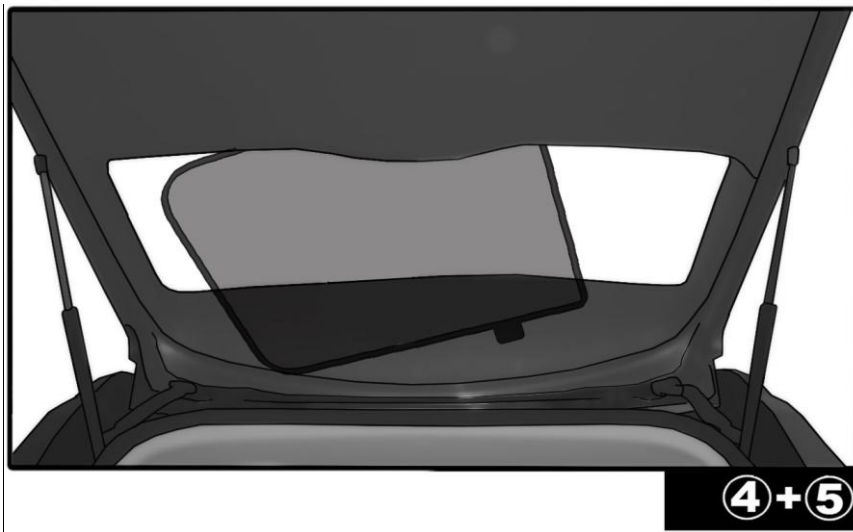

REAR SHADE INSTALLATION