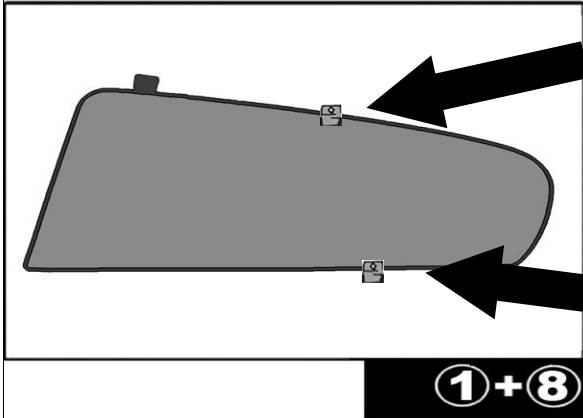

INSTALLATION INSTRUCTIONS

MERCEDES E CLASS 4 DOOR 2011

MB-ECLS-4-B

COMPONENTS INCLUDED

SHADES

FIXING CLIPS

SIDE SHADE INSTALLATION

①+⑧