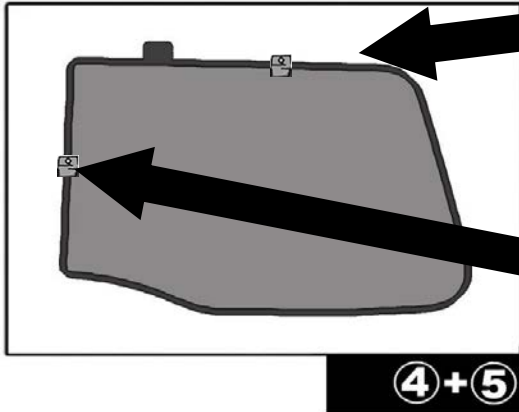

REAR SHADE INSTALLATION