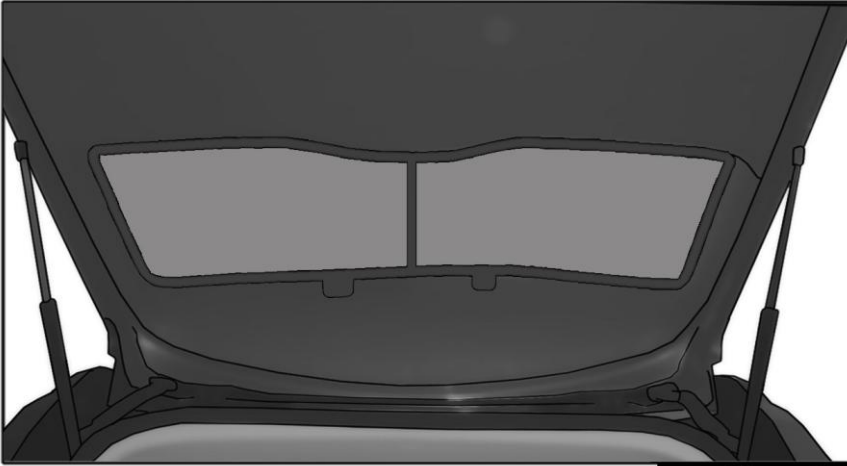

REAR SHADE INSTALLATION

④+⑤