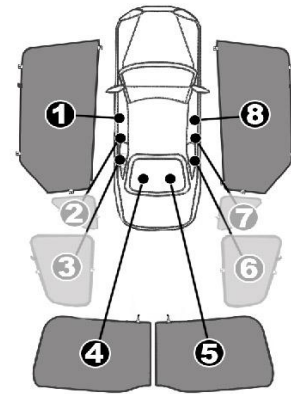

INSTALLATION INSTRUCTIONS

MERCEDES E CLASS 4 DOOR 2011

MB-ECLS-4-B

COMPONENTS INCLUDED

SHADES

FIXING CLIPS

SIDE SHADE INSTALLATION

①+⑧