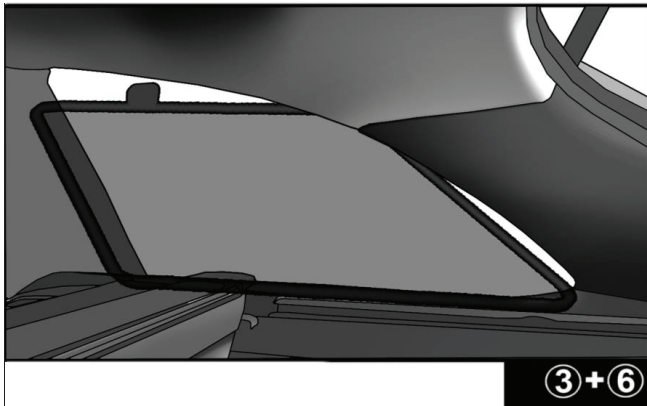

CL-M12 x 2

CL-M05 x 4

Installation

MERCEDES BENZ B-CLASS 5 DR
MB-BCLS-5-B

SIDE SHADE INSTALLATION

Installation

MERCEDES BENZ B-CLASS 5 DR
MB-BCLS-5-B

PORT SHADE INSTALLATION