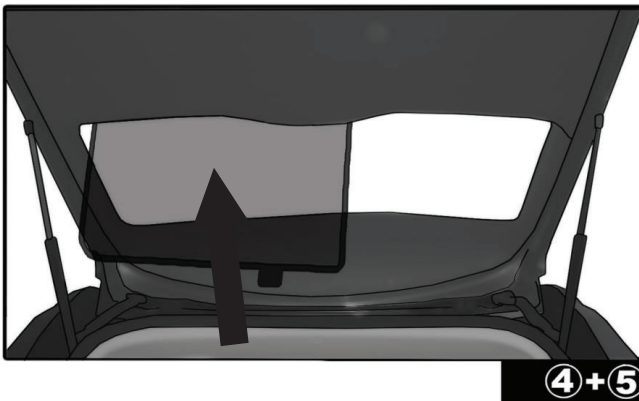

Installation

MERCEDES BENZ B-CLASS 5 DR
MB-BCLS-5-B

TAILGATE SHADE INSTALLATION