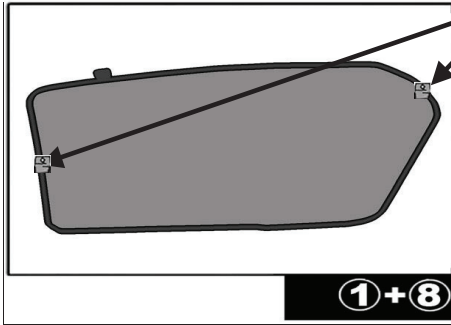

CL-M12 x 2

CL-M05 x 4

Installation

MERCEDES BENZ B-CLASS 5 DR
MB-BCLS-5-B

SIDE SHADE INSTALLATION

Installation

MERCEDES BENZ B-CLASS 5 DR
MB-BCLS-5-B

PORT SHADE INSTALLATION