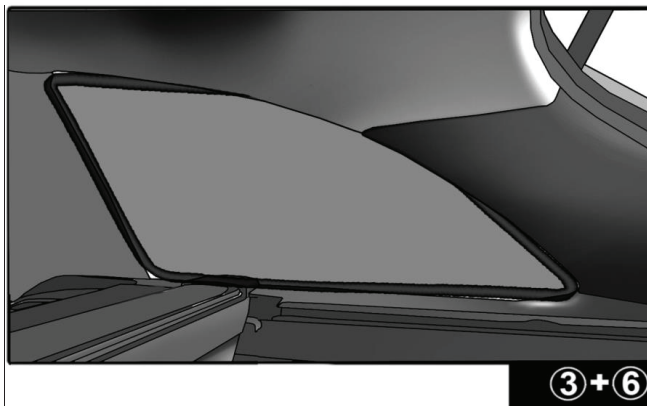

CL-M12 x 2

CL-M05 x 4

Installation

MERCEDES BENZ B-CLASS 5 DR
MB-BCLS-5-B

SIDE SHADE INSTALLATION

Installation

MERCEDES BENZ B-CLASS 5 DR
MB-BCLS-5-B

PORT SHADE INSTALLATION