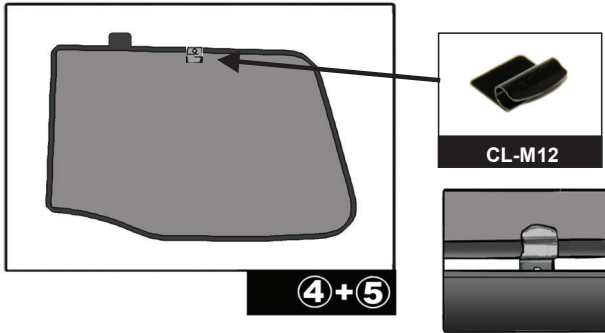

Installation

MERCEDES BENZ B-CLASS 5 DR
MB-BCLS-5-B

TAILGATE SHADE INSTALLATION