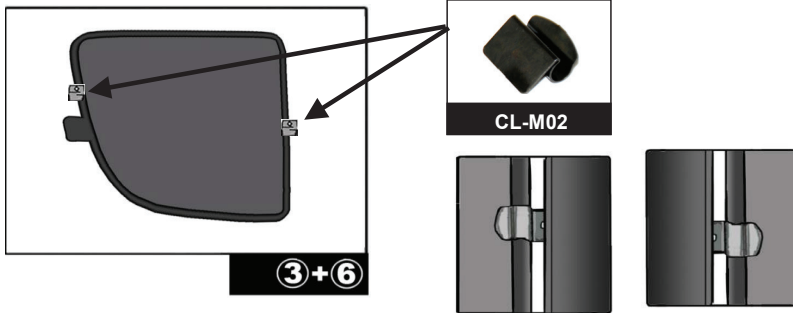

Installation Manual

MERCEDES BENZ B-CLASS 5 DR
MB-BCLS-5-B

COMPONENTS INCLUDED

x 2

x 2

x 2

FIXING CLIPS

CL-M02 x 4

CL-M12 x 2

CL-M05 x 4

Installation

MERCEDES BENZ B-CLASS 5 DR
MB-BCLS-5-B

SIDE SHADE INSTALLATION

Installation

MERCEDES BENZ B-CLASS 5 DR
MB-BCLS-5-B

PORT SHADE INSTALLATION