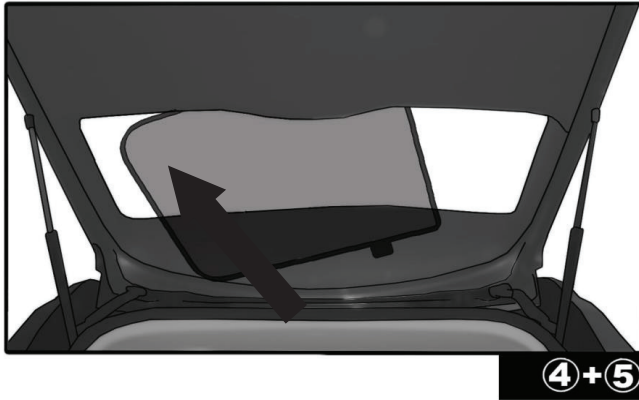

Installation

MERCEDES BENZ B-CLASS 5 DR
MB-BCLS-5-B

TAILGATE SHADE INSTALLATION