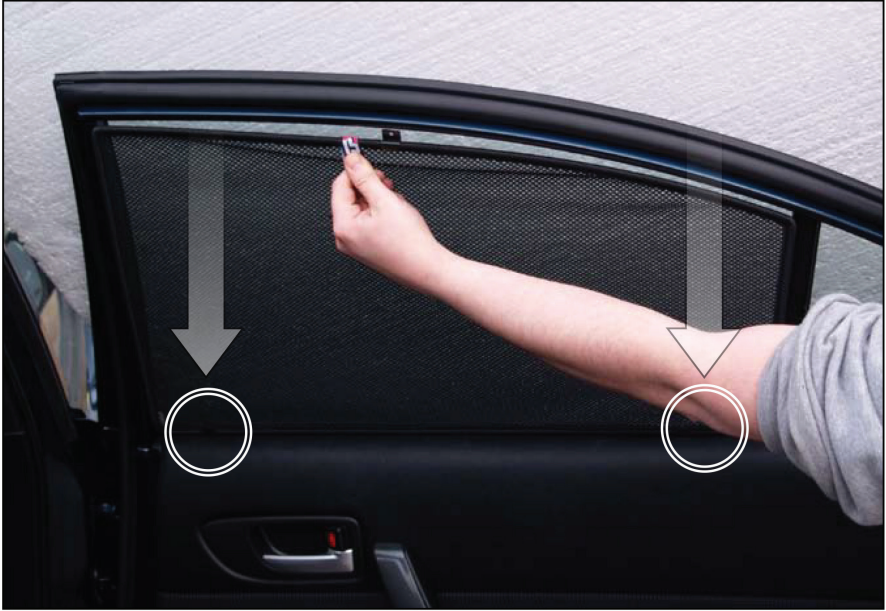

Installation

MAZDA 6 5DR

MAZ-6-5-A

SIDE SHADE INSTALLATION