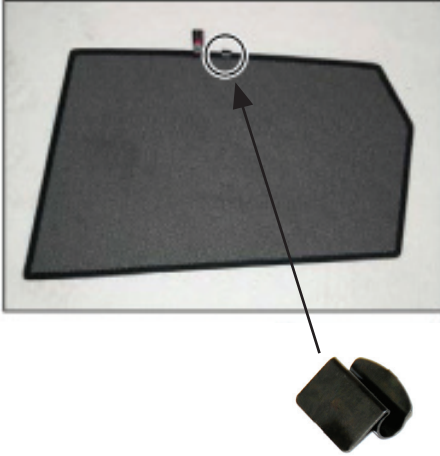

Installation Manual

MAZDA 3 5DR
MAZ-3-5-A

COMPONENTS INCLUDED

X2

X2

X2

CL-M02 x 6

CL-M14 x 1

Installation

MAZDA 3 5DR

MAZ-3-5-A

SIDE SHADE INSTALLATION

X2

Installation

MAZDA 3 5DR

MAZ-3-5-A