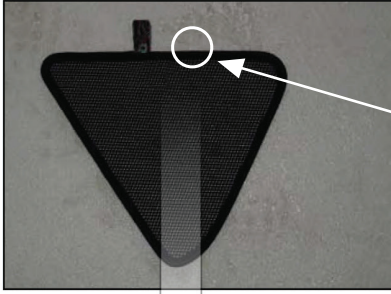

LOAD AREA SHADE INSTALLATION