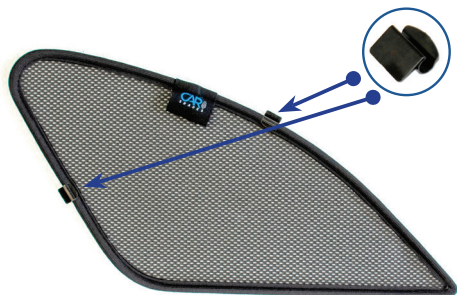

Side Shade Installation

STEP 7

STEP 8

STEP 9

STEP 10

View from other side. Clips sit between trim.

STEP 11

Repeat this whole process for the other side.

Installation

RANGE ROVER VELAR 5DR
LRO-VELA-5-A

Components Needed

Port Shades

CL-M02 x 4

Port Shade Installation

STEP 1

STEP 2

STEP 3

STEP 4

STEP 5

STEP 6

Installation

RANGE ROVER VELAR 5DR
LRO-VELA-5-A

Port Shade Installation

STEP 7