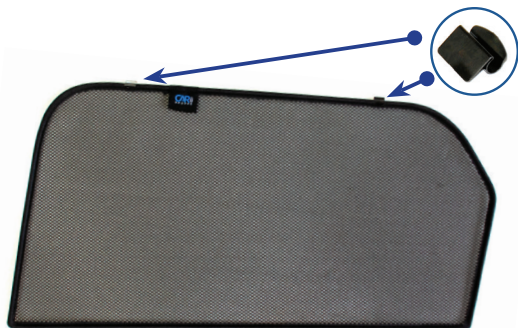

Side Shade Installation

STEP 1