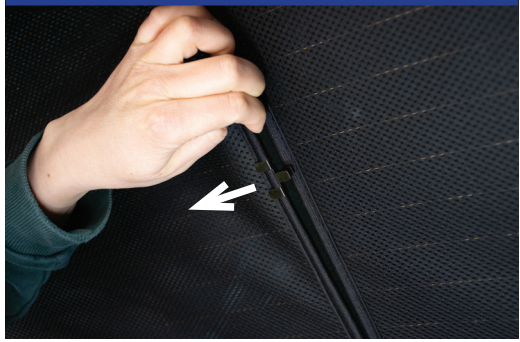

Installation

RANGE ROVER VELAR 5DR
LRO-VELA-5-A

Tailgate Shade Installation

STEP 7

Repeat this whole process for the other side.

STEP 8

STEP 9

STEP 10

STEP 11