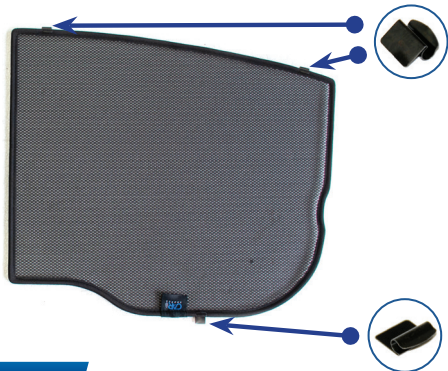

STEP 3

STEP 4

STEP 5

STEP 6

Installation

RANGE ROVER VELAR 5DR
LRO-VELA-5-A

Port Shade Installation

STEP 7

STEP 8

Repeat this whole process for the other side.

Installation

RANGE ROVER VELAR 5DR
LRO-VELA-5-A

Components Needed

Tailgate Shade Installation

STEP 1

STEP 2

STEP 3

STEP 4

STEP 5

STEP 6

Installation

RANGE ROVER VELAR 5DR
LRO-VELA-5-A

Tailgate Shade Installation

STEP 7