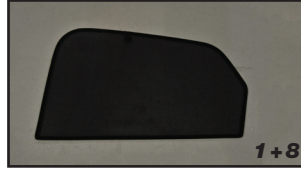

Installation Manual

JAGUAR XF 4DR
JAG-XF-4-B

COMPONENTS INCLUDED

SHADES

FIXING CLIPS

CL-M02 x 4

CL-M04 x 4

CL-M12 x 4

CL-M14 x 1

Side Shade Installation

JAGUAR XF 4DR
JAG-XF-4-B

COMPONENTS NEEDED:

STEP #1

ATTACH CLIPS ON SHADE EDGES

STEP #2

POSITION THE SIDE SHADE