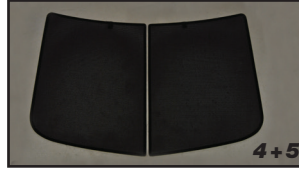

STEP #3

INSERT CLIPS INSIDE WEATHERSTRIP

STEP #4

ENSURE SECURELY FITTED IN PLACE

CAR
SHADES

Quarter Light Shade Installation

JAGUAR XF 4DR
JAG-XF-4-B

COMPONENTS NEEDED:

STEP #1

ATTACH CLIPS ON SHADE EDGES

STEP #2

INSERT CLIPS BEHIND INTERIOR TRIM

STEP #3

ENSURE SECURELY FITTED IN PLACE

Rear Shade Installation

JAGUAR XF 4DR
JAG-XF-4-B

COMPONENTS NEEDED:

CL-M12 x 4

CL-M14 x 1

STEP #1

ATTACH CLIPS ON SHADE EDGES

STEP #2

POSITION THE REAR SHADE

STEP #3