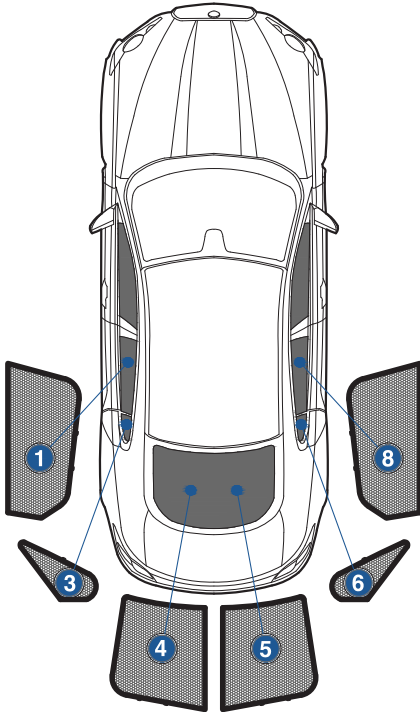

Installation Manual

JAGUAR XF 4DR
JAG-XF-4-B

COMPONENTS INCLUDED

SHADES

FIXING CLIPS

CL-M02 x 4

CL-M04 x 4

CL-M12 x 4

CL-M14 x 1

Side Shade Installation

JAGUAR XF 4DR
JAG-XF-4-B

COMPONENTS NEEDED:

STEP #1

ATTACH CLIPS ON SHADE EDGES

STEP #2

POSITION THE SIDE SHADE

STEP #3

INSERT CLIPS INSIDE WEATHERSTRIP

STEP #4

ENSURE SECURELY FITTED IN PLACE

CAR
SHADES

Quarter Light Shade Installation

JAGUAR XF 4DR
JAG-XF-4-B

COMPONENTS NEEDED: