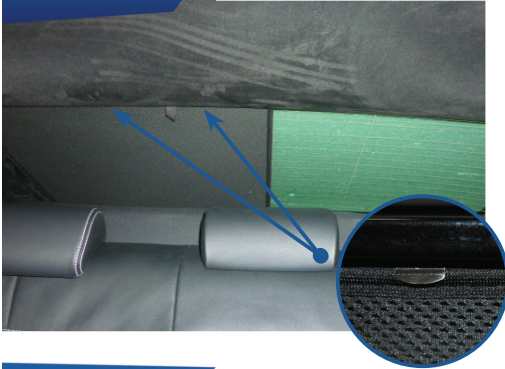

STEP #3

INSERT CLIPS INSIDE WEATHERSTRIP

STEP #4

ENSURE SECURELY FITTED IN PLACE

CAR
SHADES

Quarter Light Shade Installation

JAGUAR XF 4DR
JAG-XF-4-B

COMPONENTS NEEDED:

STEP #1

ATTACH CLIPS ON SHADE EDGES

STEP #2

INSERT CLIPS BEHIND INTERIOR TRIM

STEP #3

ENSURE SECURELY FITTED IN PLACE

Rear Shade Installation

JAGUAR XF 4DR
JAG-XF-4-B

COMPONENTS NEEDED:

CL-M12 x 4

CL-M14 x 1

STEP #1

ATTACH CLIPS ON SHADE EDGES

STEP #2

POSITION THE REAR SHADE

STEP #3

INSERT CLIPS BEHIND INTERIOR TRIM

STEP #4

REPEAT THE PROCESS ON OTHER SHADE

STEP #5

ENSURE SECURELY FITTED IN PLACE