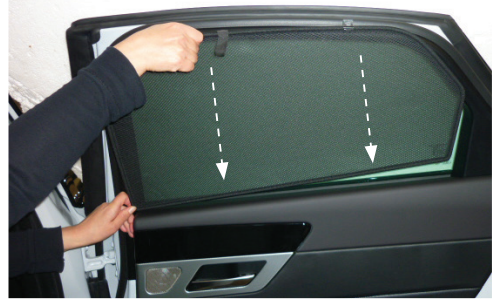

CL-M14 x 1

Side Shade Installation

JAGUAR XF 4DR
JAG-XF-4-B

COMPONENTS NEEDED:

STEP #1

ATTACH CLIPS ON SHADE EDGES

STEP #2

POSITION THE SIDE SHADE

STEP #3

INSERT CLIPS INSIDE WEATHERSTRIP

STEP #4

ENSURE SECURELY FITTED IN PLACE

CAR
SHADES

Quarter Light Shade Installation

JAGUAR XF 4DR
JAG-XF-4-B

COMPONENTS NEEDED: