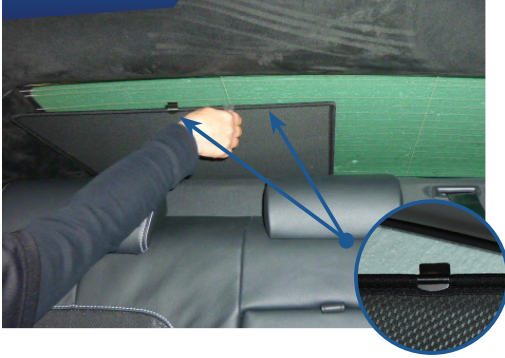

STEP #1

ATTACH CLIPS ON SHADE EDGES

STEP #2

INSERT CLIPS BEHIND INTERIOR TRIM

STEP #3

ENSURE SECURELY FITTED IN PLACE

Rear Shade Installation

JAGUAR XF 4DR
JAG-XF-4-B

COMPONENTS NEEDED:

CL-M12 x 4

CL-M14 x 1

STEP #1

ATTACH CLIPS ON SHADE EDGES

STEP #2

POSITION THE REAR SHADE

STEP #3