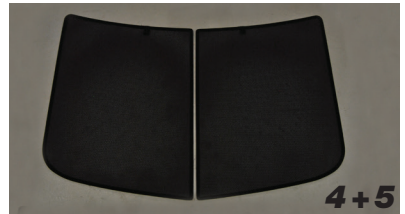

Installation Manual

JAGUAR XF 4DR
JAG-XF-4-B

COMPONENTS INCLUDED

SHADES

FIXING CLIPS

CL-M02 x 4

CL-M04 x 4

CL-M12 x 4

CL-M14 x 1

Side Shade Installation

JAGUAR XF 4DR
JAG-XF-4-B

COMPONENTS NEEDED:

STEP #1

ATTACH CLIPS ON SHADE EDGES

STEP #2

POSITION THE SIDE SHADE