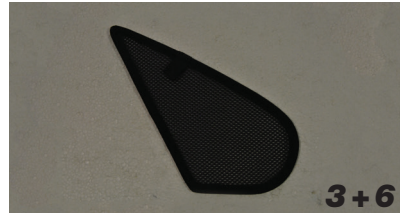

Installation Manual

JAGUAR XF 4DR
JAG-XF-4-B

COMPONENTS INCLUDED

SHADES

FIXING CLIPS

CL-M02 x 4

CL-M04 x 4

CL-M12 x 4

CL-M14 x 1

Side Shade Installation

JAGUAR XF 4DR
JAG-XF-4-B

COMPONENTS NEEDED:

STEP #1

ATTACH CLIPS ON SHADE EDGES

STEP #2

POSITION THE SIDE SHADE