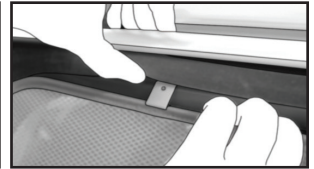

STEP #3

INSERT CLIPS INSIDE WEATHERSTRIP