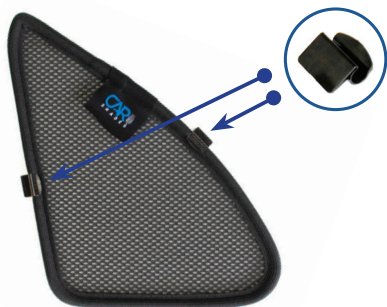

Installation

HYUNDAI TUCSON 5DR
HYU-TUCS-5-C

Components Needed

Port Shade Installation

STEP 1