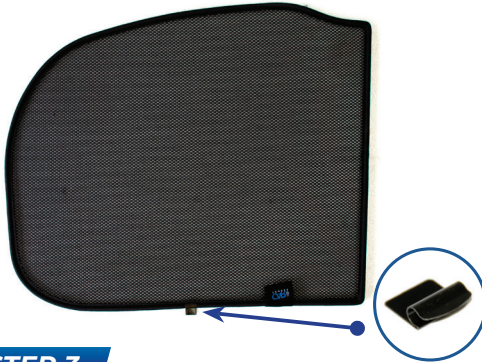

Installation

HYUNDAI TUCSON 5DR
HYU-TUCS-5-C

Components Needed

Tailgate Shades

CL-M12 x 2

CL-M14 x 1

Tailgate Shade Installation

STEP 1