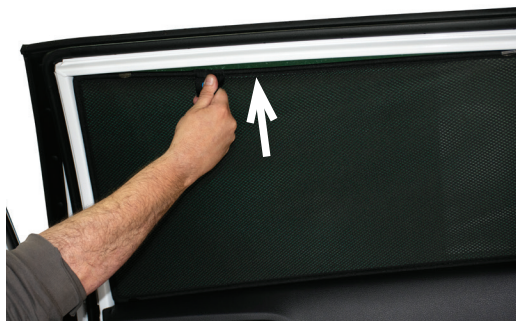

Installation

HYUNDAI TUCSON 5DR
HYU-TUCS-5-C

Side Shade Installation

STEP 7

STEP 8

STEP 9

View from the other side with window down

STEP 10

View from the other side with window down

STEP 11

Repeat this whole process for the other side.

Installation

HYUNDAI TUCSON 5DR
HYU-TUCS-5-C

Components Needed

Port Shades

CL-M02 x 4