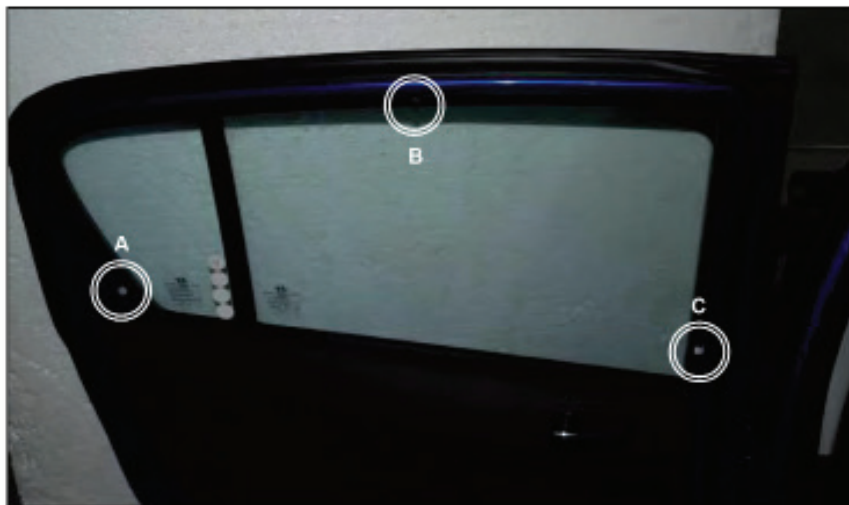

Installation Manual

HYUNDAI i20 5DR
HYU-I20-5-A

COMPONENTS INCLUDED

CL-M02 x 4

CL-M05 x 6

Installation

HYUNDAI i20 5DR

HYU-I20-5-A

SIDE SHADE INSTALLATION

X3

Installation

HYUNDAI i20 5DR
HYU-I20-5-A

SIDE SHADE INSTALLATION

Installation

HYUNDAI i20 5DR
HYU-I20-5-A

SIDE SHADE INSTALLATION