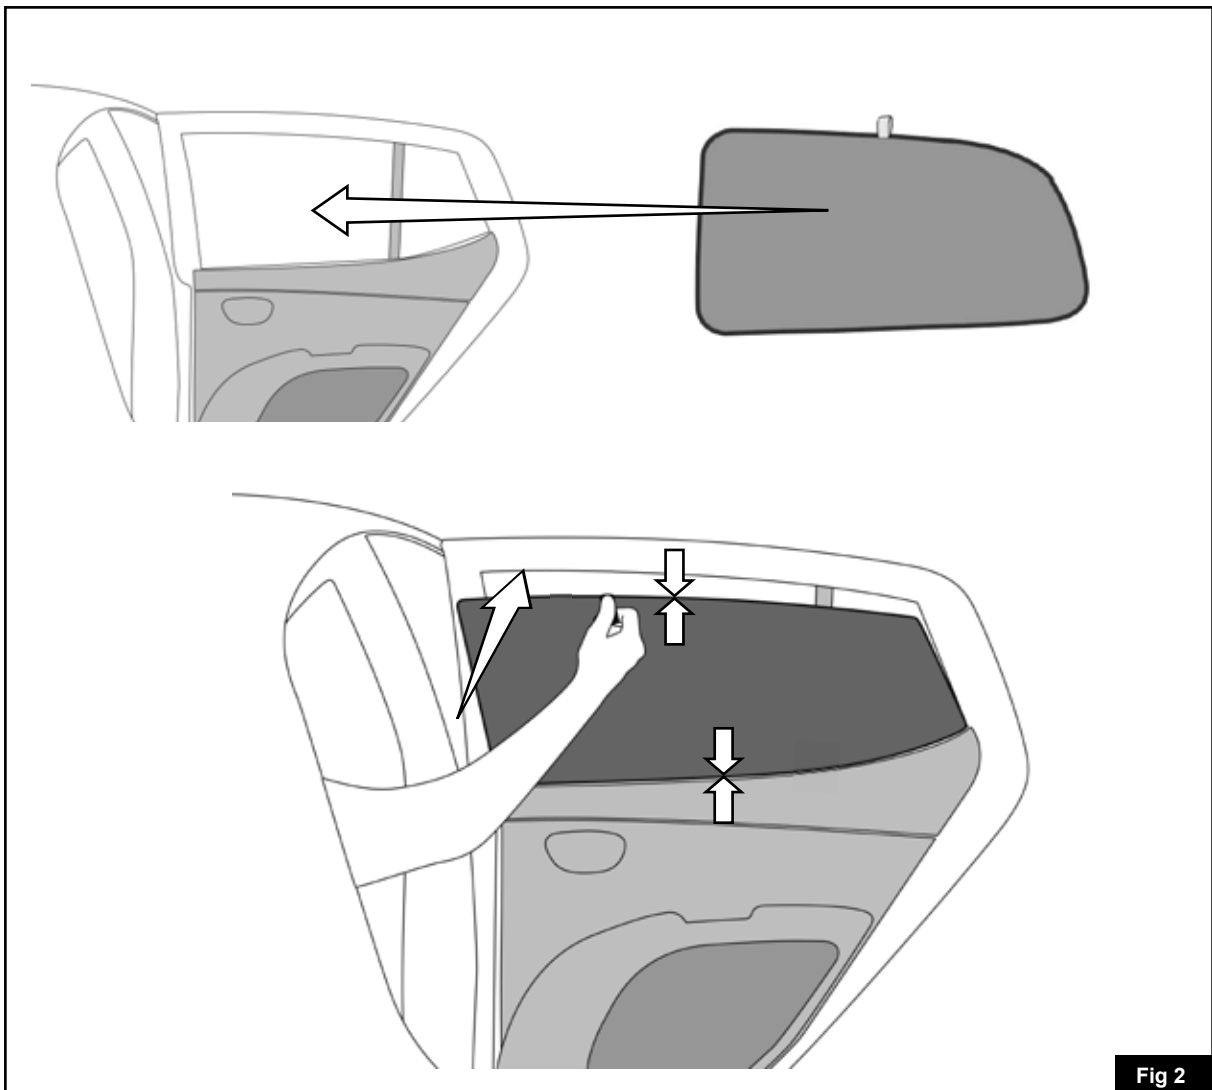

INSTALLATION INSTRUCTIONS