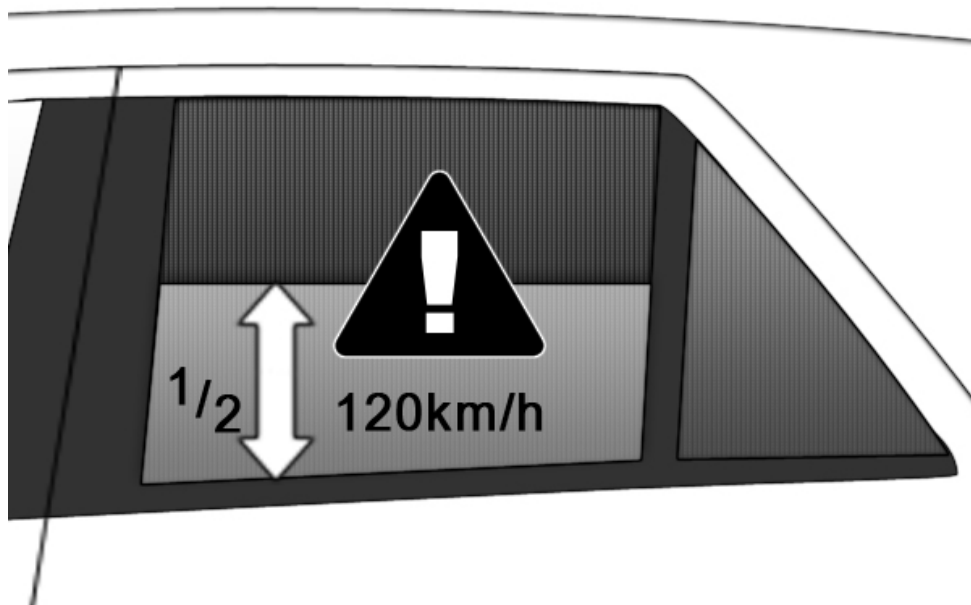

Privacy Shades INSTALLATION INSTRUCTIONS

Hyundai Getz

Part no. HYU-GETZ-5-A

PRE-INSTALLATION CAUTIONS / NOTES:

PARTS LIST

2x

2x

6x