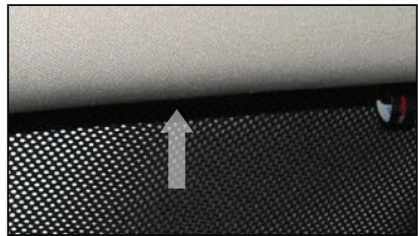

Installation

FORD MONDEO ESTATE

FOR-MOND-E-B

LOAD AREA SHADE INSTALLATION

X2