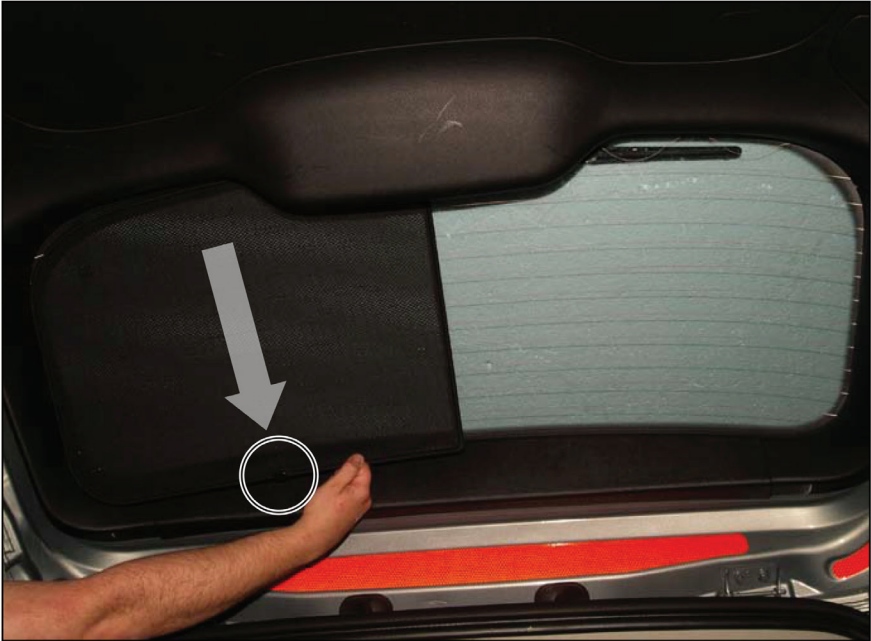

Installation

FORD MONDEO ESTATE

FOR-MOND-E-B

REAR SHADE INSTALLATION