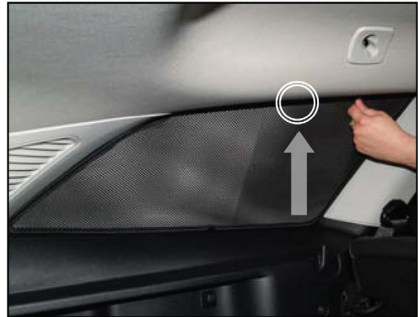

Installation

FORD MONDEO ESTATE

FOR-MOND-E-B

LOAD AREA SHADE INSTALLATION

X2