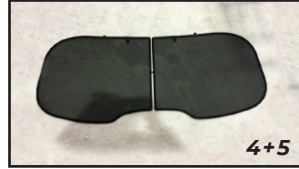

Rear Shade Installation

FORD GALAXY 5DR
FOR-GALA-5-C

COMPONENTS NEEDED: