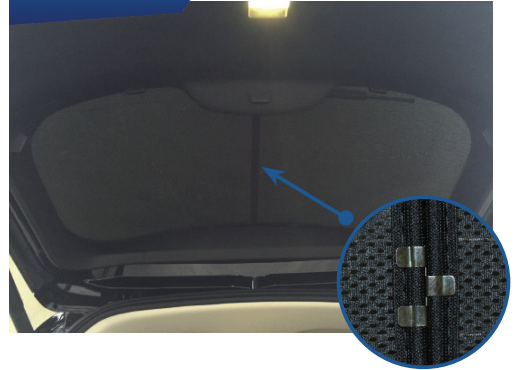

STEP #4

REPEAT THE PROCESS ON OTHER SHADE