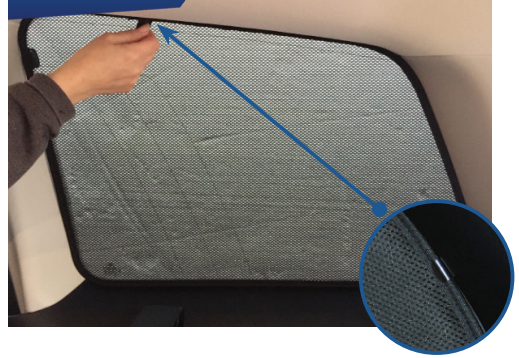

CAR
SHADES

Side Shade Installation

FORD GALAXY 5DR
FOR-GALA-5-C

COMPONENTS NEEDED:

STEP #1

ATTACH CLIPS ON SHADE EDGES

STEP #2

POSITION THE SIDE SHADE

STEP #3

INSERT CLIPS INSIDE WEATHERSTRIP

STEP #4

ENSURE SECURELY FITTED IN PLACE

CAR
SHADES

Quarter Light Shade Installation

FORD GALAXY 5DR
FOR-GALA-5-C

COMPONENTS NEEDED:

STEP #1

ATTACH CLIPS ON SHADE EDGES

STEP #2

INSERT CLIPS BEHIND INTERIOR TRIM

STEP #3

ENSURE SECURELY FITTED IN PLACE

Rear Shade Installation

FORD GALAXY 5DR
FOR-GALA-5-C