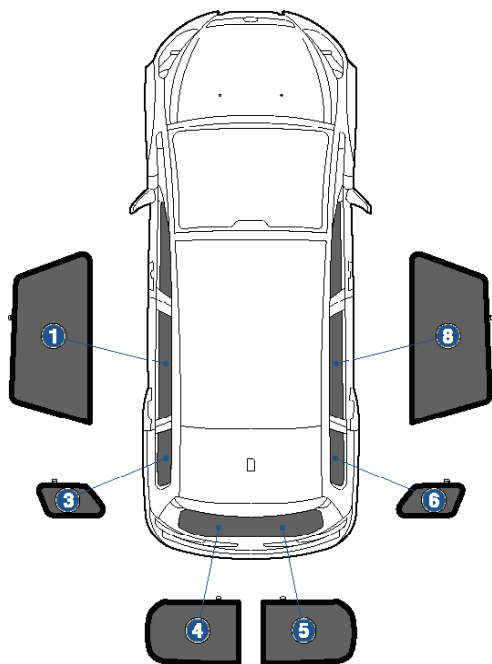

Installation Manual

FORD GALAXY 5DR
FOR-GALA-5-C

COMPONENTS INCLUDED

SHADES

FIXING CLIPS

CL-M02 x 2

CL-M12 x 6

CL-M14 x 1

CAR
SHADES

Side Shade Installation

FORD GALAXY 5DR
FOR-GALA-5-C

COMPONENTS NEEDED:

STEP #1

ATTACH CLIPS ON SHADE EDGES

STEP #2

POSITION THE SIDE SHADE

STEP #3

INSERT CLIPS INSIDE WEATHERSTRIP

STEP #4

ENSURE SECURELY FITTED IN PLACE

CAR
SHADES

Quarter Light Shade Installation

FORD GALAXY 5DR
FOR-GALA-5-C

COMPONENTS NEEDED: