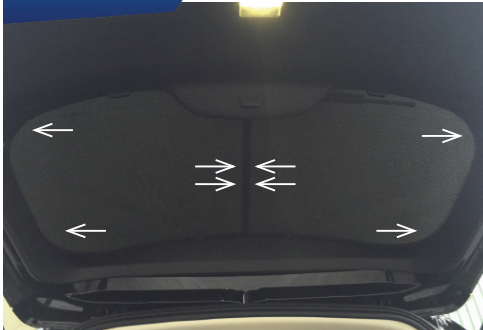

STEP #5

ENSURE SECURELY FITTED IN PLACE