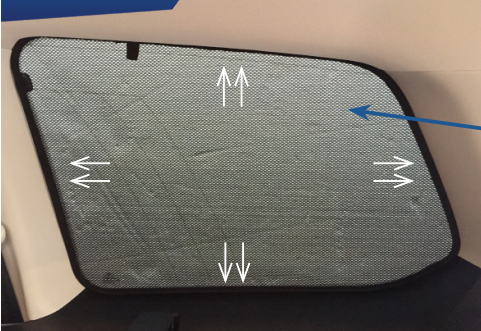

STEP #3

INSERT CLIPS INSIDE WEATHERSTRIP

STEP #4

ENSURE SECURELY FITTED IN PLACE

CAR
SHADES

Quarter Light Shade Installation

FORD GALAXY 5DR
FOR-GALA-5-C

COMPONENTS NEEDED:

STEP #1

ATTACH CLIPS ON SHADE EDGES

STEP #2

INSERT CLIPS BEHIND INTERIOR TRIM

STEP #3

ENSURE SECURELY FITTED IN PLACE

Rear Shade Installation

FORD GALAXY 5DR
FOR-GALA-5-C

COMPONENTS NEEDED:

STEP #1

ATTACH CLIPS ON SHADE EDGES

STEP #2

POSITION THE REAR SHADE

STEP #3

INSERT CLIPS BEHIND INTERIOR TRIM

STEP #4