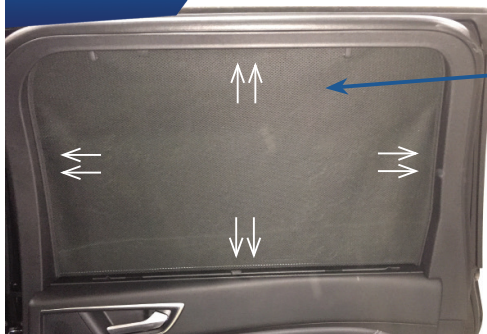

CAR
SHADES

Side Shade Installation

FORD GALAXY 5DR
FOR-GALA-5-C

COMPONENTS NEEDED:

STEP #1

ATTACH CLIPS ON SHADE EDGES

STEP #2

POSITION THE SIDE SHADE

STEP #3

INSERT CLIPS INSIDE WEATHERSTRIP

STEP #4

ENSURE SECURELY FITTED IN PLACE

CAR
SHADES

Quarter Light Shade Installation

FORD GALAXY 5DR
FOR-GALA-5-C

COMPONENTS NEEDED: