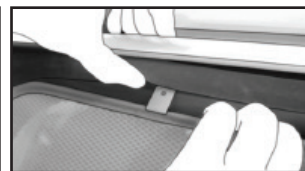

STEP #3

INSERT CLIPS INSIDE WEATHERSTRIP