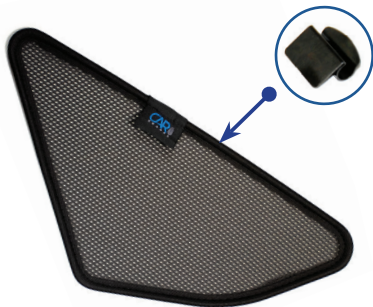

FORD FOCUS 5DR
FOR-FOCU-5-C

Components Needed

Port Shades

CL-M02 x 2

Port Shade Installation

STEP 1

STEP 2

STEP 3

STEP 4

Repeat this whole process for the other side

Installation

FORD FOCUS 5DR
FOR-FOCU-5-C

Components Needed

Tailgate Shades

CL-M12 x 2

CL-M14 x 1