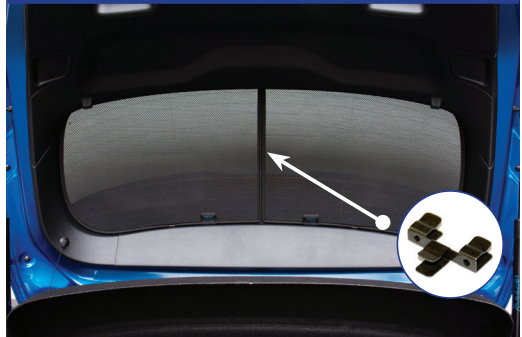

Tailgate Shade Installation

STEP 1

STEP 2

STEP 3

STEP 4

STEP 5

STEP 6

Repeat this whole process for the other side.

Installation

FORD FOCUS 5DR
FOR-FOCU-5-C

Tailgate Shade Installation

STEP 7

STEP 8

STEP 9

STEP 10

STEP 11