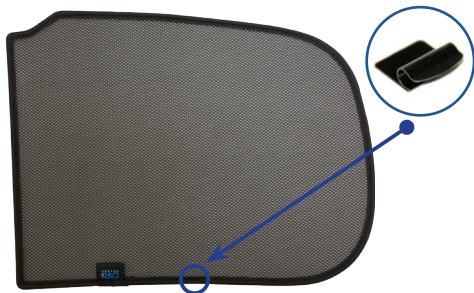

Installation

FORD FOCUS 5DR
FOR-FOCU-5-C

Components Needed

Tailgate Shade Installation

STEP 1