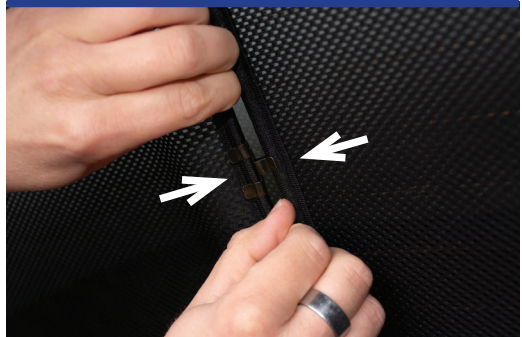

Tailgate Shade Installation

STEP 1

STEP 2

STEP 3

STEP 4

STEP 5

STEP 6

Repeat this whole process for the other side.

Installation

FORD FOCUS 5DR
FOR-FOCU-5-C

Tailgate Shade Installation

STEP 7

STEP 8

STEP 9

STEP 10

STEP 11