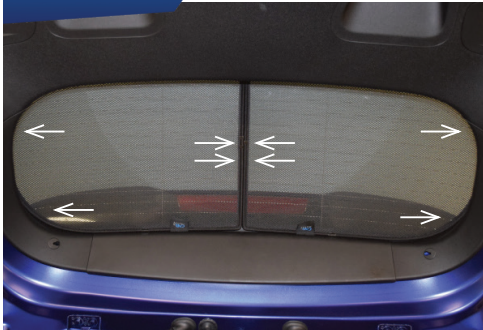

ATTACH CLIPS ON SHADE EDGES

STEP #2

INSERT CLIPS BEHIND INTERIOR TRIM

STEP #3

ENSURE SECURELY FITTED IN PLACE

Rear Shade Installation

FORD FIESTA 5DR
FOR-FIES-5-C

COMPONENTS NEEDED:

STEP #1

ATTACH CLIPS ON SHADE EDGES

STEP #2

POSITION THE REAR SHADE

STEP #3

INSERT CLIPS BEHIND INTERIOR TRIM

STEP #4

REPEAT THE PROCESS ON OTHER SHADE

STEP #5

ENSURE SECURELY FITTED IN PLACE

CAR
SHADES