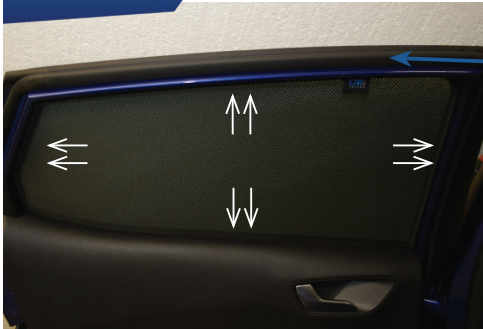

Side Shade Installation

FORD FIESTA 5DR
FOR-FIES-5-C

COMPONENTS NEEDED:

STEP #1

ATTACH CLIPS ON SHADE EDGES

STEP #2

POSITION THE SIDE SHADE

STEP #3

INSERT CLIPS INSIDE WEATHERSTRIP

STEP #4

ENSURE SECURELY FITTED IN PLACE

CAR
SHADES

Quarter Light Shade Installation

FORD FIESTA 5DR
FOR-FIES-5-C

COMPONENTS NEEDED:

STEP #1