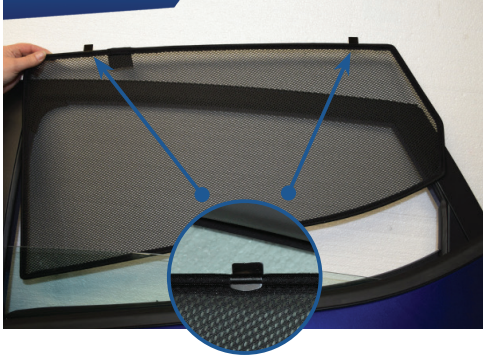

Side Shade Installation

FORD FIESTA 5DR
FOR-FIES-5-C

COMPONENTS NEEDED:

STEP #1

ATTACH CLIPS ON SHADE EDGES

STEP #2

POSITION THE SIDE SHADE

STEP #3

INSERT CLIPS INSIDE WEATHERSTRIP

STEP #4

ENSURE SECURELY FITTED IN PLACE

CAR
SHADES

Quarter Light Shade Installation

FORD FIESTA 5DR
FOR-FIES-5-C

COMPONENTS NEEDED:

STEP #1