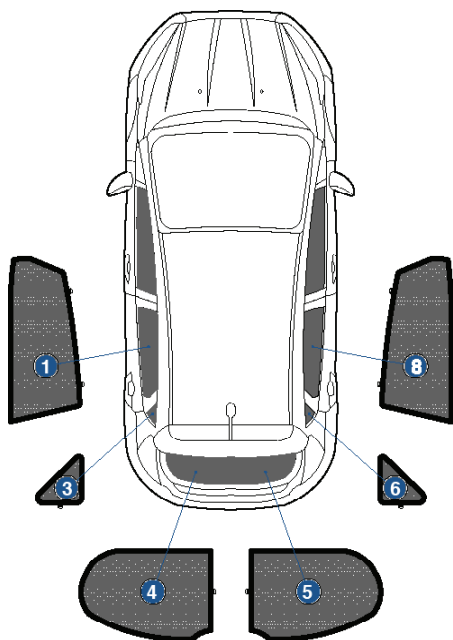

Installation Manual

FORD FIESTA 5DR
FOR-FIES-5-C

COMPONENTS INCLUDED

SHADES

FIXING CLIPS

CL-M02 x 6

CL-M12 x 4

CL-M14 x 1

Side Shade Installation

FORD FIESTA 5DR
FOR-FIES-5-C

COMPONENTS NEEDED:

STEP #1

ATTACH CLIPS ON SHADE EDGES

STEP #2

POSITION THE SIDE SHADE

STEP #3

INSERT CLIPS INSIDE WEATHERSTRIP

STEP #4

ENSURE SECURELY FITTED IN PLACE

CAR
SHADES

Quarter Light Shade Installation

FORD FIESTA 5DR
FOR-FIES-5-C

COMPONENTS NEEDED:

STEP #1