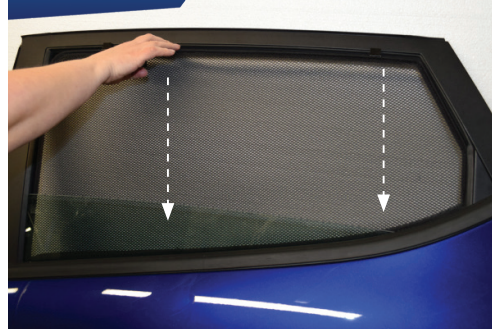

Side Shade Installation

FORD FIESTA 5DR
FOR-FIES-5-C

COMPONENTS NEEDED:

STEP #1

ATTACH CLIPS ON SHADE EDGES

STEP #2

POSITION THE SIDE SHADE

STEP #3

INSERT CLIPS INSIDE WEATHERSTRIP

STEP #4

ENSURE SECURELY FITTED IN PLACE

CAR
SHADES

Quarter Light Shade Installation

FORD FIESTA 5DR
FOR-FIES-5-C

COMPONENTS NEEDED:

STEP #1