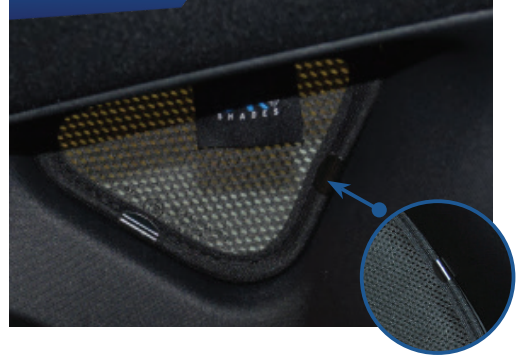

STEP #2

INSERT CLIPS BEHIND INTERIOR TRIM