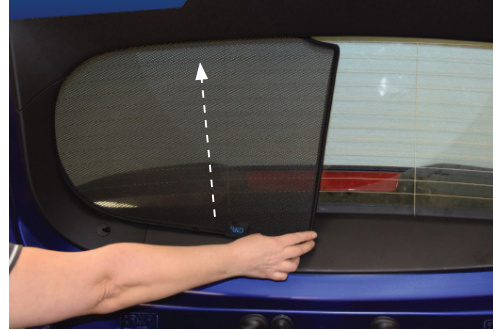

STEP #2

POSITION THE REAR SHADE