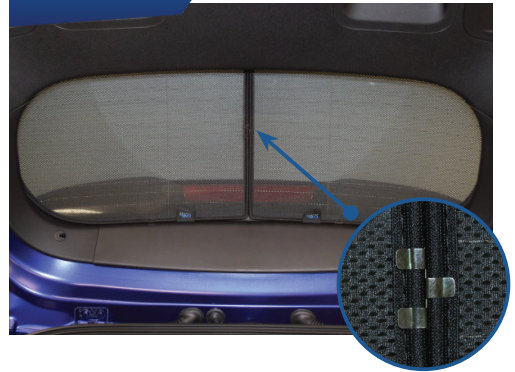

ATTACH CLIPS ON SHADE EDGES

STEP #2

INSERT CLIPS BEHIND INTERIOR TRIM

STEP #3

ENSURE SECURELY FITTED IN PLACE

Rear Shade Installation

FORD FIESTA 5DR
FOR-FIES-5-C

COMPONENTS NEEDED:

STEP #1

ATTACH CLIPS ON SHADE EDGES

STEP #2

POSITION THE REAR SHADE

STEP #3

INSERT CLIPS BEHIND INTERIOR TRIM

STEP #4

REPEAT THE PROCESS ON OTHER SHADE

STEP #5

ENSURE SECURELY FITTED IN PLACE

CAR
SHADES