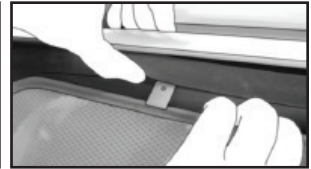

STEP #3

INSERT CLIPS INSIDE WEATHERSTRIP