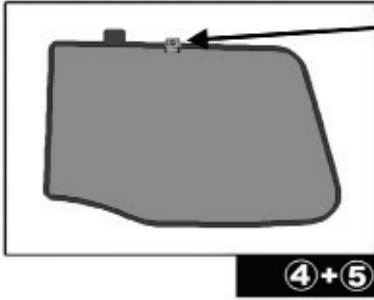

QUARTER LIGHT SHADE INSTALLATION

Installation

FORD C-MAX GRAND 5DR
FOR-CMGR-5-B

REAR SHADE INSTALLATION

Installation

FORD C-MAX GRAND 5DR
FOR-CMGR-5-B

REAR SHADE INSTALLATION