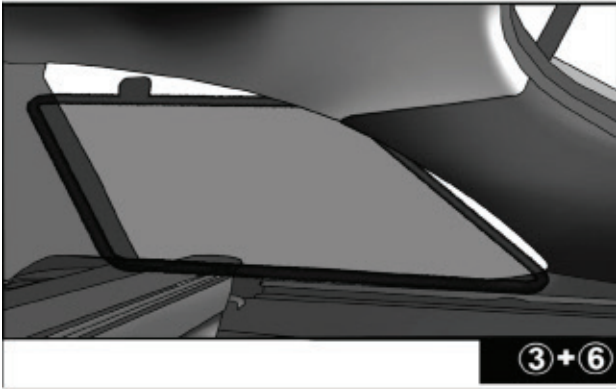

QUARTER LIGHT SHADE INSTALLATION