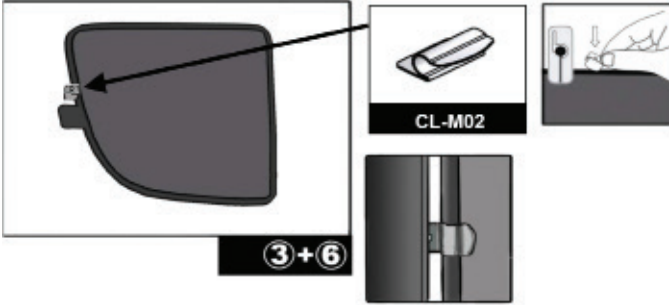

QUARTER LIGHT SHADE INSTALLATION