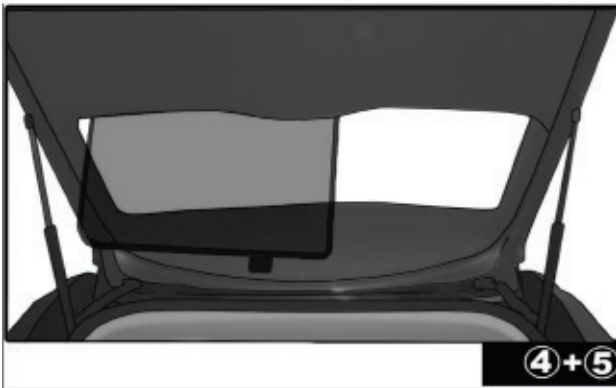

QUARTER LIGHT SHADE INSTALLATION

Installation

FORD C-MAX GRAND 5DR
FOR-CMGR-5-B

REAR SHADE INSTALLATION

Installation

FORD C-MAX GRAND 5DR
FOR-CMGR-5-B

REAR SHADE INSTALLATION