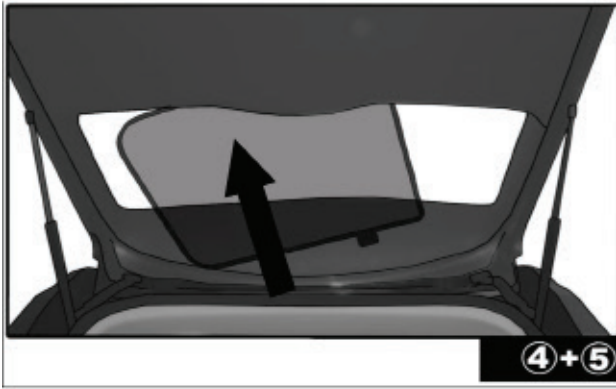

QUARTER LIGHT SHADE INSTALLATION

Installation

FORD C-MAX GRAND 5DR
FOR-CMGR-5-B

REAR SHADE INSTALLATION

Installation

FORD C-MAX GRAND 5DR
FOR-CMGR-5-B

REAR SHADE INSTALLATION