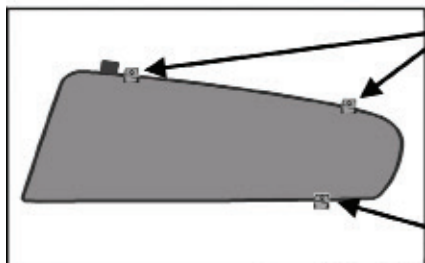

Installation Manual

FORD C-MAX GRAND 5DR
FOR-CMGR-5-B

COMPONENTS INCLUDED

CL-M12 x 2

CL-M02 x 4

CL-P03 x 4

CL-W01 x 1

Installation

FORD C-MAX GRAND 5DR
FOR-CMGR-5-B

SIDE SHADE INSTALLATION

1 + 8

Please ensure surface area is wiped clean with surface cleaner before adding the sticky clip.

1 + 8

1 + 8

Installation

FORD C-MAX GRAND 5DR
FOR-CMGR-5-B