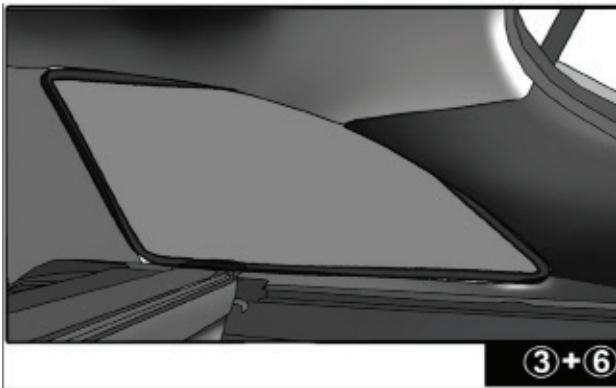

QUARTER LIGHT SHADE INSTALLATION