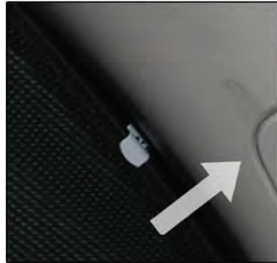

Installation

CITROEN C4 PICASSO

CIT-C4PI-5-A

LOAD AREA SHADE INSTALLATION