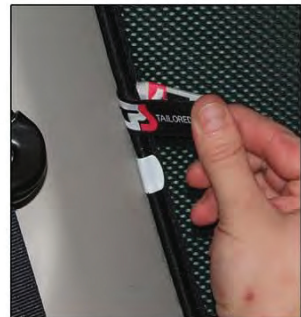

Installation

CITROEN C4 PICASSO

CIT-C4PI-5-A

LOAD AREA SHADE INSTALLATION