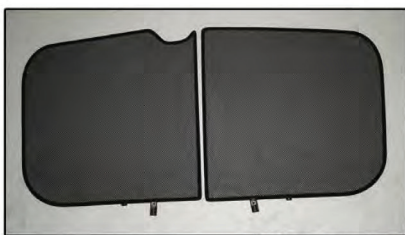

Installation Manual

**CITROEN C4 PICASSO
CIT-C4PI-5-A**

COMPONENTS INCLUDED

SIDE WINDOW X2

LOAD AREA WINDOW X2

TAILGATE WINDOWS X2

CL-M02 x 4

CL-M04 x 2

CL-M05 x 6

Installation

CITROEN C4 PICASSO

CIT-C4PI-5-A

SIDE SHADE INSTALLATION

Installation

CITROEN C4 PICASSO

CIT-C4PI-5-A