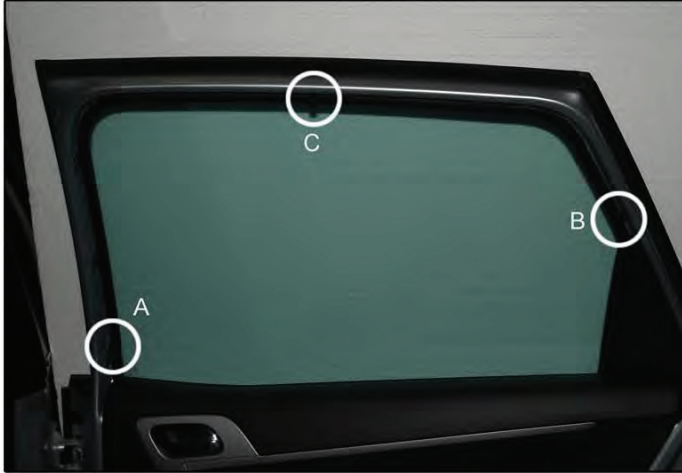

Installation Manual

**CITROEN C4 PICASSO
CIT-C4PI-5-A**

COMPONENTS INCLUDED

SIDE WINDOW X2

LOAD AREA WINDOW X2

TAILGATE WINDOWS X2

CL-M02 x 4

CL-M04 x 2

CL-M05 x 6

Installation

CITROEN C4 PICASSO

CIT-C4PI-5-A

SIDE SHADE INSTALLATION

Installation

CITROEN C4 PICASSO

CIT-C4PI-5-A