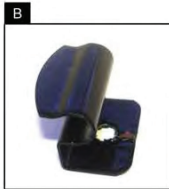

LOAD AREA SHADE INSTALLATION