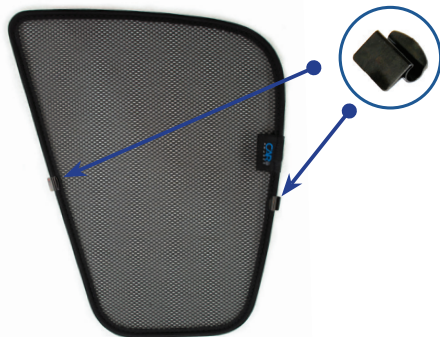

Installation

CITROEN C3 PICASSO
CIT-C3PI-5-A

Components Needed

Port Shade Installation

STEP 1