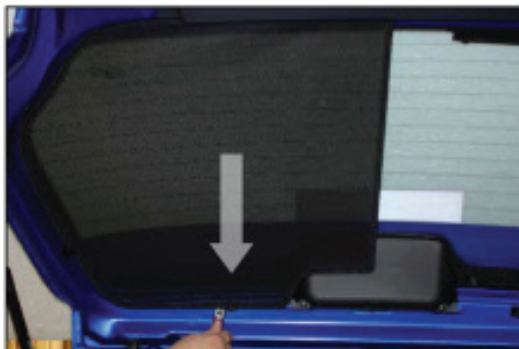

REAR SHADE INSTALLATION