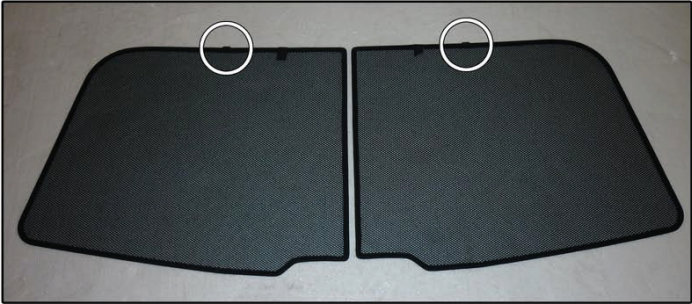

Installation

AUDI A6 ESTATE

AU-A6-E-A

TAILGATE SHADE INSTALLATION