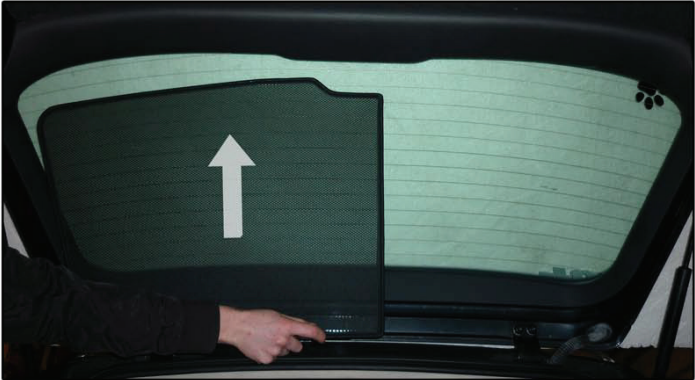

Installation

AUDI A6 ESTATE

AU-A6-E-A

TAILGATE SHADE INSTALLATION