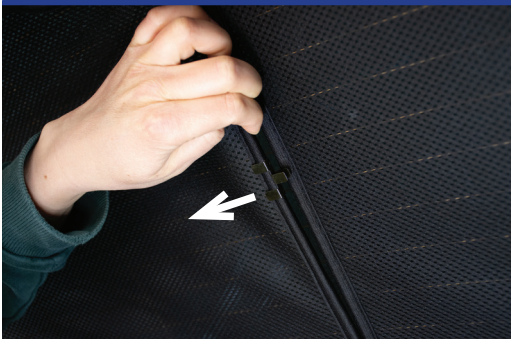

Installation

AUDI A6 4DR
AU-A6-4-C

Tailgate Shade Installation

STEP 7

Repeat this whole process for the other side

STEP 8

STEP 9

STEP 10