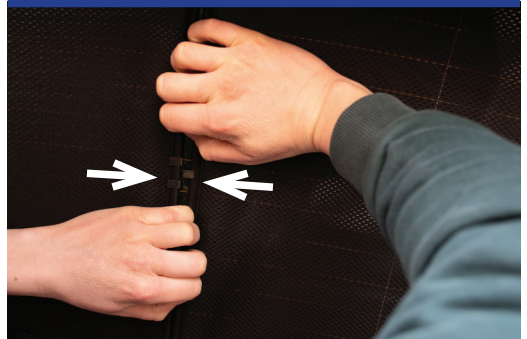

Installation

AUDI A6 4DR
AU-A6-4-C

Tailgate Shade Installation

STEP 7

Repeat this whole process for the other side

STEP 8

STEP 9

STEP 10