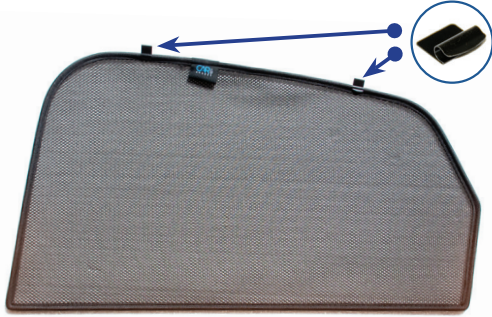

Side Shade Installation

STEP 1