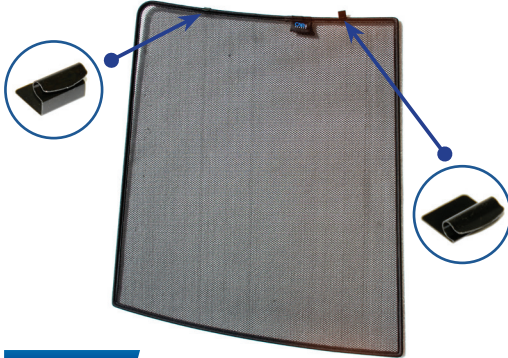

Installation

AUDI A6 4DR
AU-A6-4-C

Components Needed

Tailgate Shade Installation

STEP 1