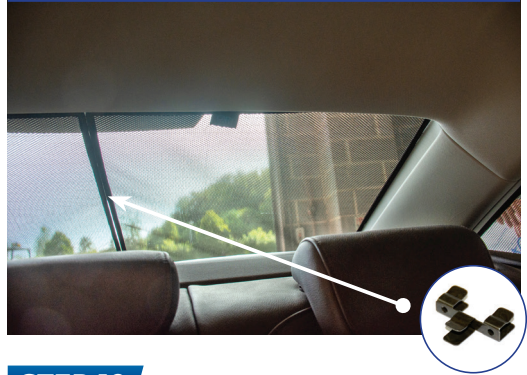

Installation

AUDI A6 4DR
AU-A6-4-C

Tailgate Shade Installation

STEP 7

Repeat this whole process for the other side

STEP 8

STEP 9

STEP 10